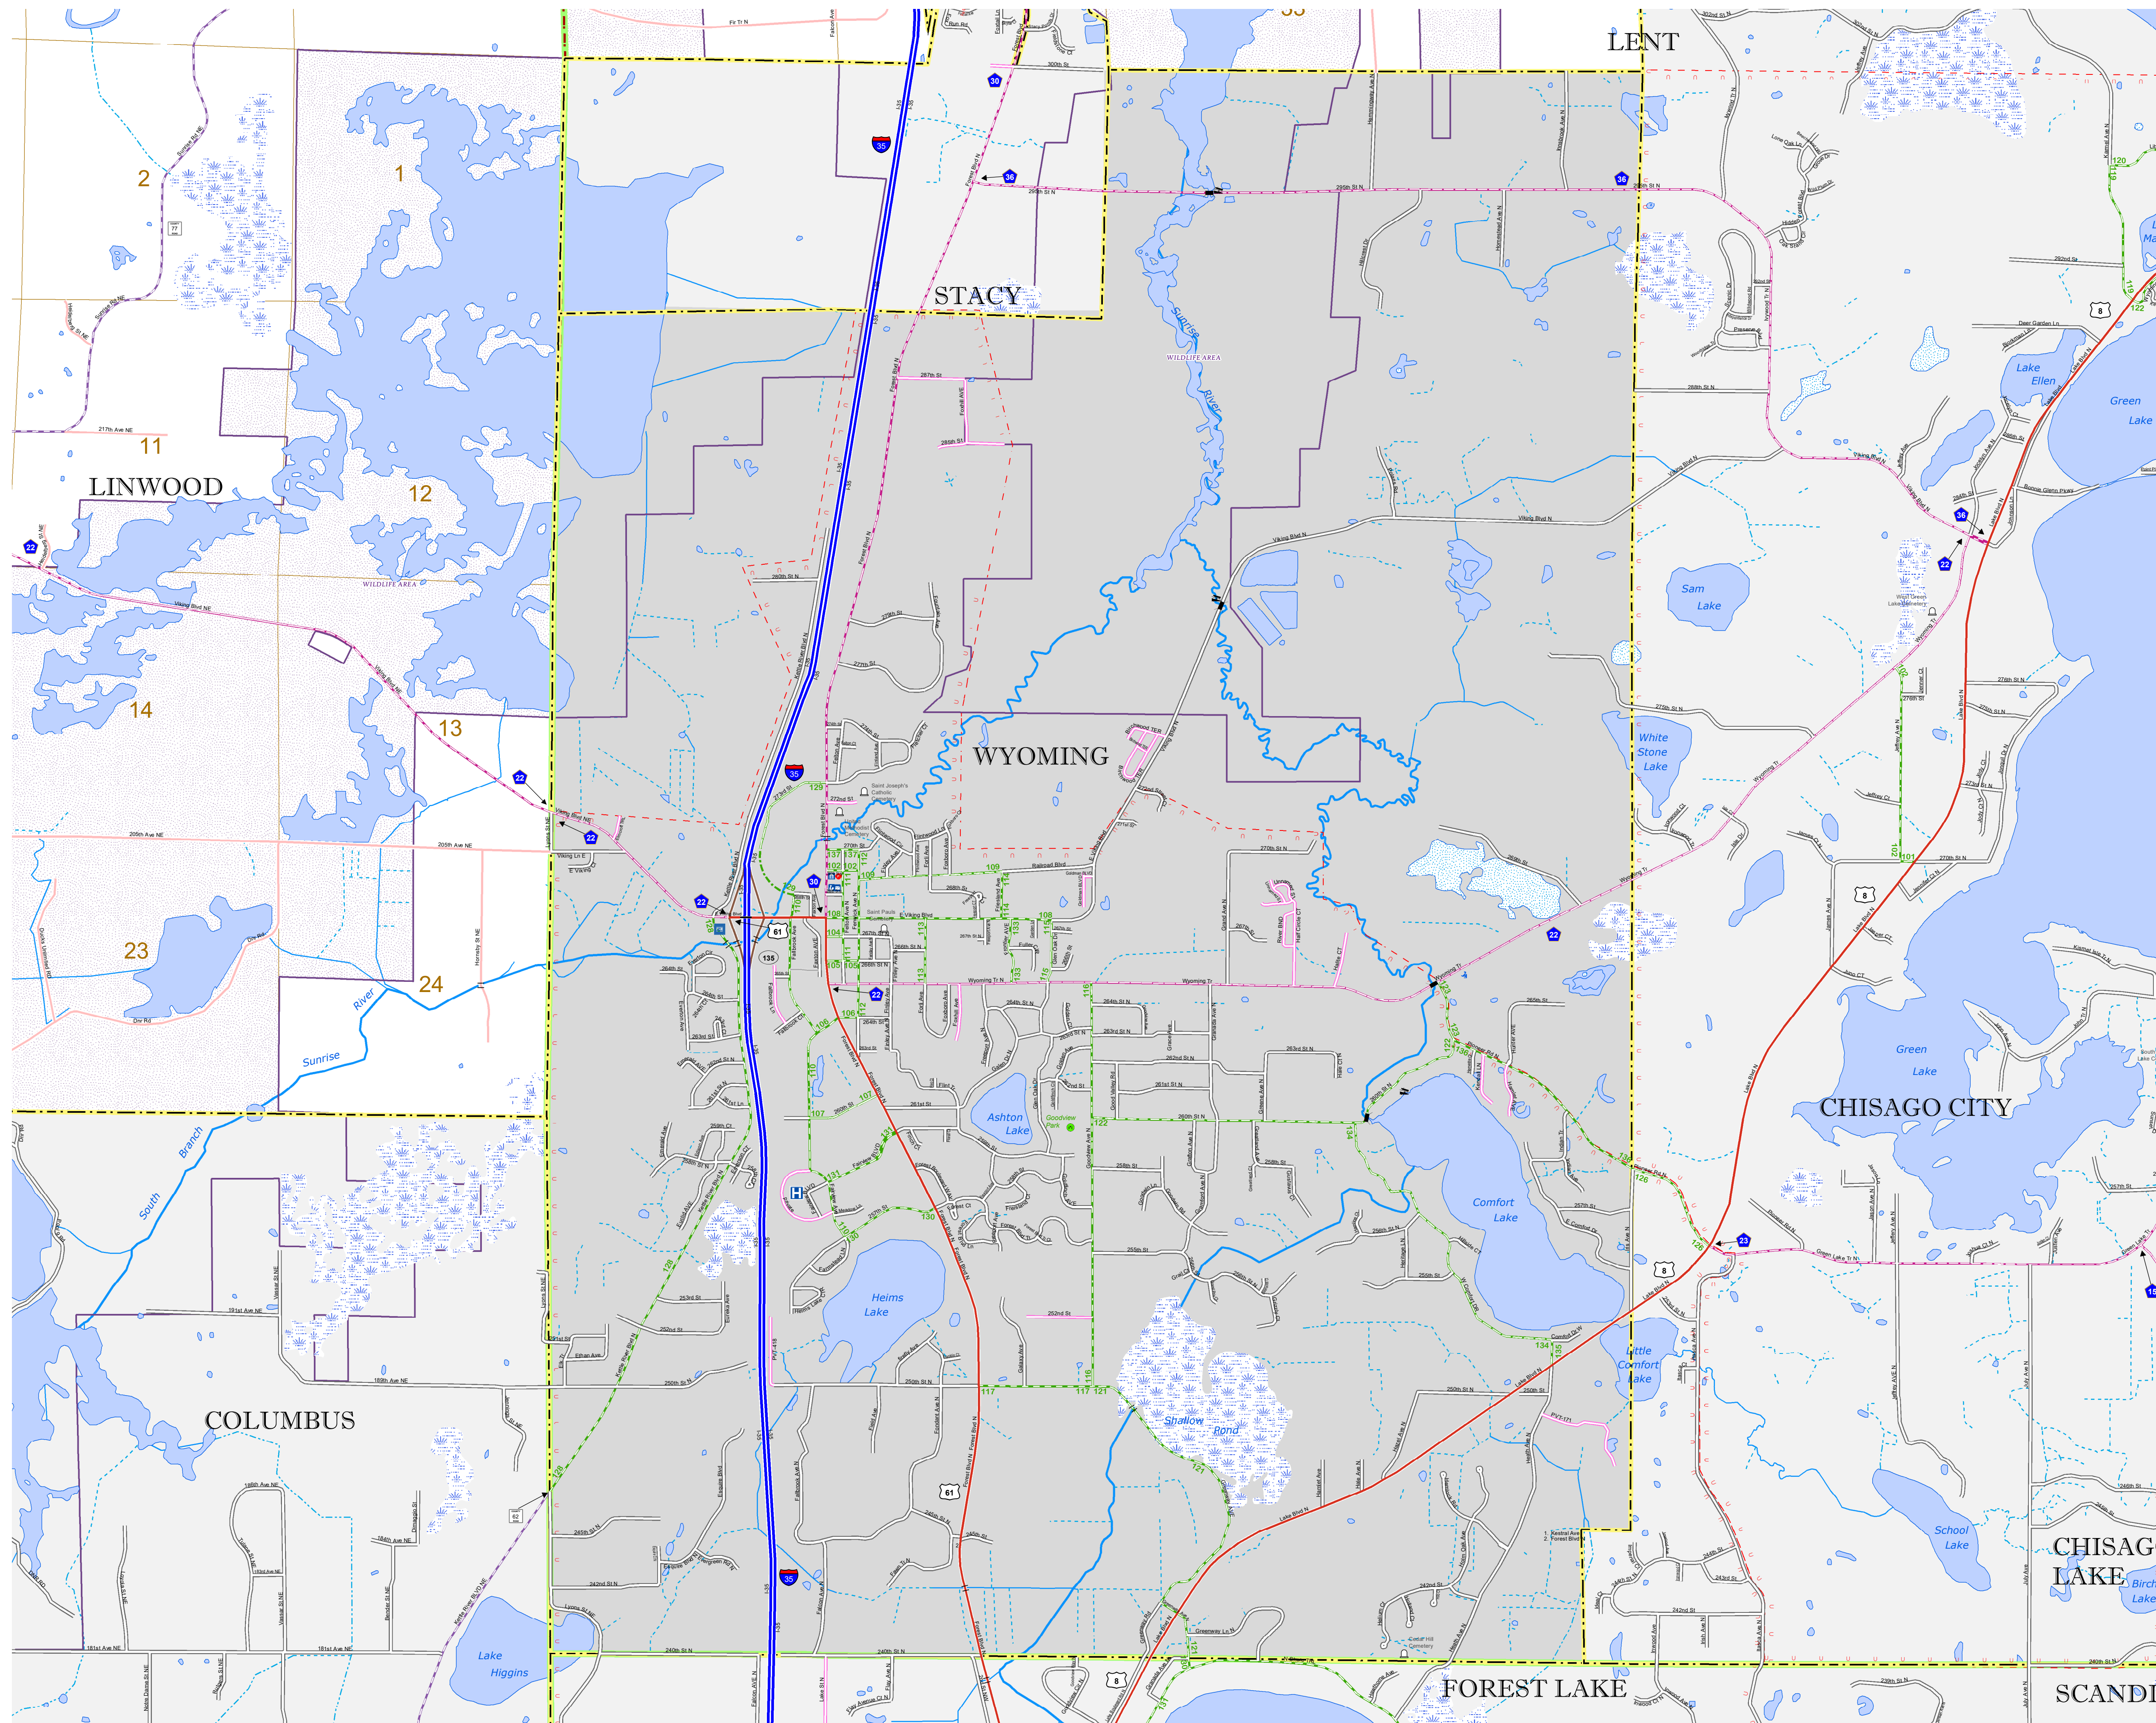

MUNICIPALITY OF WYOMING

PREPARED BY THE
MINNESOTA DEPARTMENT OF TRANSPORTATION
OFFICE OF TRANSPORTATION SYSTEM MANAGEMENT

IN COOPERATION WITH
U.S. DEPARTMENT OF TRANSPORTATION
FEDERAL HIGHWAY ADMINISTRATION

1 in = 1,600 ft
2023

Projection:
Transverse Mercator
NAD 1986
UTM Zone 15

North American Datum
of 1986

ROAD AND ROADWAY FEATURES	PUBLIC SERVICE FEATURES
INTERSTATE	MINIOT OFFICE
US HIGHWAY	MINIOT TRUCK STATION
MIN HIGHWAY	HIGHWAY PATROL DISTRICT OFFICE
COUNTY STATE AID HIGHWAY	STATE TRAVEL INFORMATION CENTER
COUNTY ROAD	REST AREA (FULL SERVICE)
MUNICIPAL STREET	REST AREA (VAULT TRAILS)
MUNICIPAL STATE AID STREET	WAYSIDE (VAULT OR PIT TOLLS)
PRIVATE STREET/ROAD	PUBLIC ACCESS POINT
TOWNSHIP ROAD	LOCAL PARK
UNORGANIZED TERRITORY ROAD	FAIRGROUNDS
RAMP OR CONNECTOR	PORT OF ENTRY
INTERSTATE EXIT	PARK AND RIDE LOT
GREAT RIVER ROAD	PUBLIC UNIVERSITY/COLLEGE
OTHER ROADWAY	PRIVATE UNIVERSITY/COLLEGE
FRONTAGE ROAD	ELEMENTARY SCHOOL
STATE PARK	MIDDLE SCHOOL
NATIONAL PARK	HIGH SCHOOL
NATIONAL FOREST	AVIATION FEATURES
STATE FOREST	COMMERCIAL AIRPORT
STATE GAME	GENERAL AIRPORT
STATE GAME	AIRSTRIP
STATE GAME	SEAPLANE
STATE GAME	AIRPORT RUNWAY
STATE GAME	CULTURAL FEATURES
STATE GAME	STATE HISTORICAL MARKER
STATE GAME	HISTORIC DISTRICT
STATE GAME	HISTORIC SITE
STATE GAME	MONUMENT
STATE GAME	CEMETERY
STATE GAME	BOUNDARY FEATURES
STATE GAME	TRIBAL LAND
STATE GAME	COUNTY
STATE GAME	MUNICIPALITY
STATE GAME	ADJACENT MUNICIPALITY
STATE GAME	FEDERAL ADJUSTED URBAN AREA (2014)
STATE GAME	MILITARY
STATE GAME	STATE PARK
STATE GAME	REGIONAL PARK
STATE GAME	NATIONAL FOREST
STATE GAME	NATIONAL AND STATE FOREST
STATE GAME	STATE FOREST
STATE GAME	NATIONAL TRAIL
STATE GAME	WILDLIFE REFUGUE AREA
STATE GAME	WILDLIFE MANAGEMENT AREA
STATE GAME	HYDROLOGIC FEATURES
STATE GAME	RIVER OR STREAM (PERENNIAL)
STATE GAME	LAKE, POND OR RESERVOIR
STATE GAME	STREAM (NONPERENNIAL)
STATE GAME	DRAINAGE DITCH
STATE GAME	WETLAND
STATE GAME	ISLAND OR LAND
STATE GAME	REGIONAL WATERSHED
STATE GAME	PUBLIC FACILITIES
STATE GAME	FEDERAL COURTHOUSE
STATE GAME	COUNTY COURTHOUSE
STATE GAME	ARMORY
STATE GAME	CITY HALL
STATE GAME	TOWN HALL
STATE GAME	COMMUNITY CENTER
STATE GAME	ARENA
STATE GAME	STADIUM
STATE GAME	POST OFFICE
STATE GAME	POLICE STATION
STATE GAME	FIRE STATION
STATE GAME	PUBLIC LIBRARY
STATE GAME	PUBLIC MUSEUM
STATE GAME	EVENT CENTER
STATE GAME	CITY CENTERS
STATE GAME	TRIBAL GOVERNMENT CENTER
STATE GAME	CITY CENTER
STATE GAME	LOCALLY KNOWN PLACE
STATE GAME	UNINCORPORATED COMMUNITY