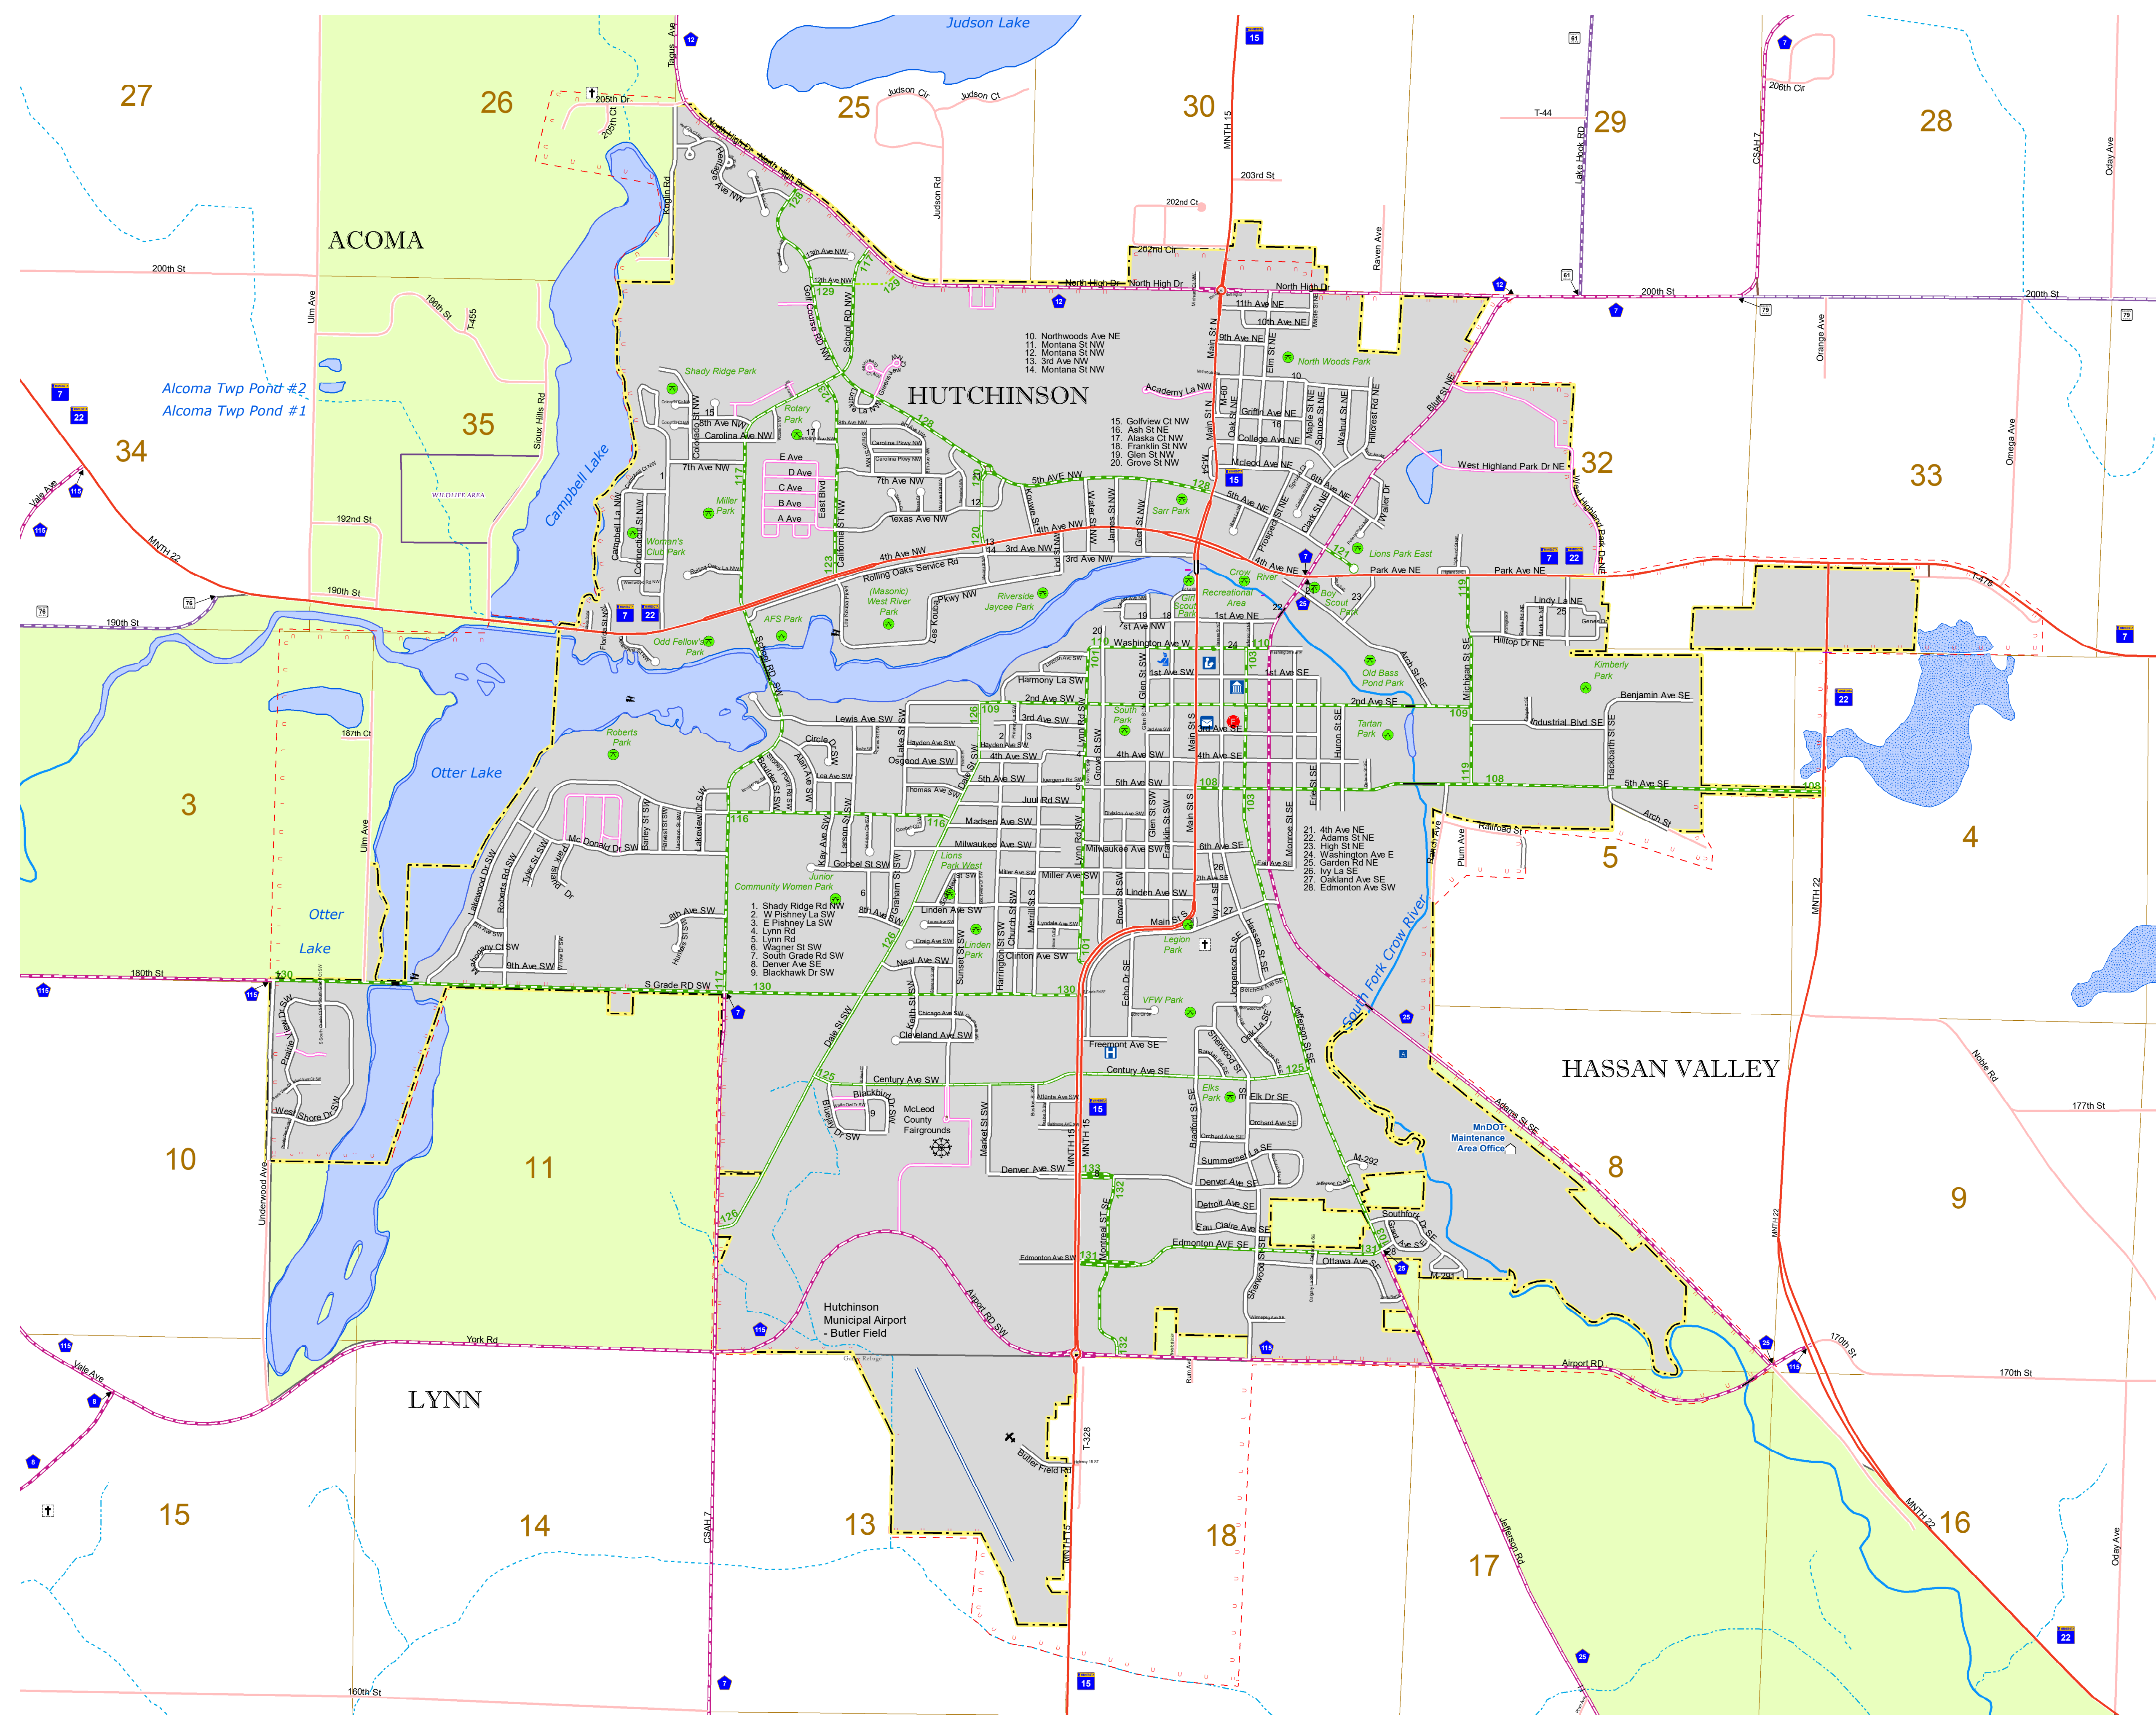

MUNICIPALITY OF HUTCHINSON

PREPARED BY THE
MINNESOTA DEPARTMENT OF TRANSPORTATION
OFFICE OF TRANSPORTATION SYSTEM MANAGEMENT

IN COOPERATION WITH
U.S. DEPARTMENT OF TRANSPORTATION
FEDERAL HIGHWAY ADMINISTRATION

1 in = 1,200 ft
2019

Projection:
Transverse Mercator
NAD 1986
UTM Zone 15

North American Datum
of 1986

ROAD AND ROADWAY FEATURES	PUBLIC SERVICE FEATURES
INTERSTATE	MNDOT OFFICE
US HIGHWAY	MNDOT TRUCK STATION
MN HIGHWAY	HIGHWAY PATROL DISTRICT OFFICE
COUNTY STATE AID HIGHWAY	STATE TRAVEL INFORMATION CENTER
COUNTY ROAD	REST AREA (FULL SERVICE)
MUNICIPAL STATE AID STREET	REST AREA (VALET TOILET)
MUNICIPAL STREET	WAYSIDE (VALET OR PIT TOILET)
PRIVATE STREET/ROAD	LOCAL PARK
TOWNSHIP ROAD	PUBLIC ACCESS POINT
UNORGANIZED TERRITORY ROAD	FAIRGROUNDS
RAMP OR CONNECTOR	PORT OF ENTRY
INTERSTATE EXIT	PARK AND RIDE LOT
GREAT RIVER ROAD	PUBLIC UNIVERSITY/COLLEGE
OTHER ROADS	PRIVATE UNIVERSITY/COLLEGE
FRONTAGE ROAD	STATE HISTORICAL MARKER
INDUSTRIAL PARK	CULTURAL FEATURES
INDUSTRIAL PARK	HISTORIC DISTRICT
INDUSTRIAL PARK	HISTORIC SITE
INDUSTRIAL PARK	MONUMENT
INDUSTRIAL PARK	BOUNDARY FEATURES
INDUSTRIAL PARK	TRIBAL LAND
INDUSTRIAL PARK	COUNTY
INDUSTRIAL PARK	MUNICIPALITY
INDUSTRIAL PARK	ADJACENT MUNICIPALITY
INDUSTRIAL PARK	FEDERAL ADJUSTED URBAN AREA (2014)
INDUSTRIAL PARK	MILITARY
INDUSTRIAL PARK	VOYAGEURS NATIONAL PARK
INDUSTRIAL PARK	BOUNDARY WATERS CANOE AREA WILDERNESS
INDUSTRIAL PARK	STATE PARK
INDUSTRIAL PARK	REGIONAL PARK
INDUSTRIAL PARK	NATIONAL FOREST
INDUSTRIAL PARK	NATIONAL AND STATE FOREST
INDUSTRIAL PARK	STATE FOREST
INDUSTRIAL PARK	NATIONAL TRAIL
INDUSTRIAL PARK	WILDLIFE REFUGUE AREA
INDUSTRIAL PARK	WILDLIFE MANAGEMENT AREA
INDUSTRIAL PARK	HYDROLOGIC FEATURES
INDUSTRIAL PARK	RIVER OR STREAM (PERMANENT)
INDUSTRIAL PARK	LAKE, POND OR RESERVOIR
INDUSTRIAL PARK	STREAM (INTERMITTENT)
INDUSTRIAL PARK	DRAINAGE DITCH
INDUSTRIAL PARK	WETLAND
INDUSTRIAL PARK	ISLAND OR LAND
INDUSTRIAL PARK	REGIONAL WATERSHED
INDUSTRIAL PARK	CITY CENTERS
INDUSTRIAL PARK	TRIBAL GOVERNMENT CENTER
INDUSTRIAL PARK	CITY CENTER
INDUSTRIAL PARK	LOCALLY KNOWN PLACE
INDUSTRIAL PARK	UNINCORPORATED COMMUNITY