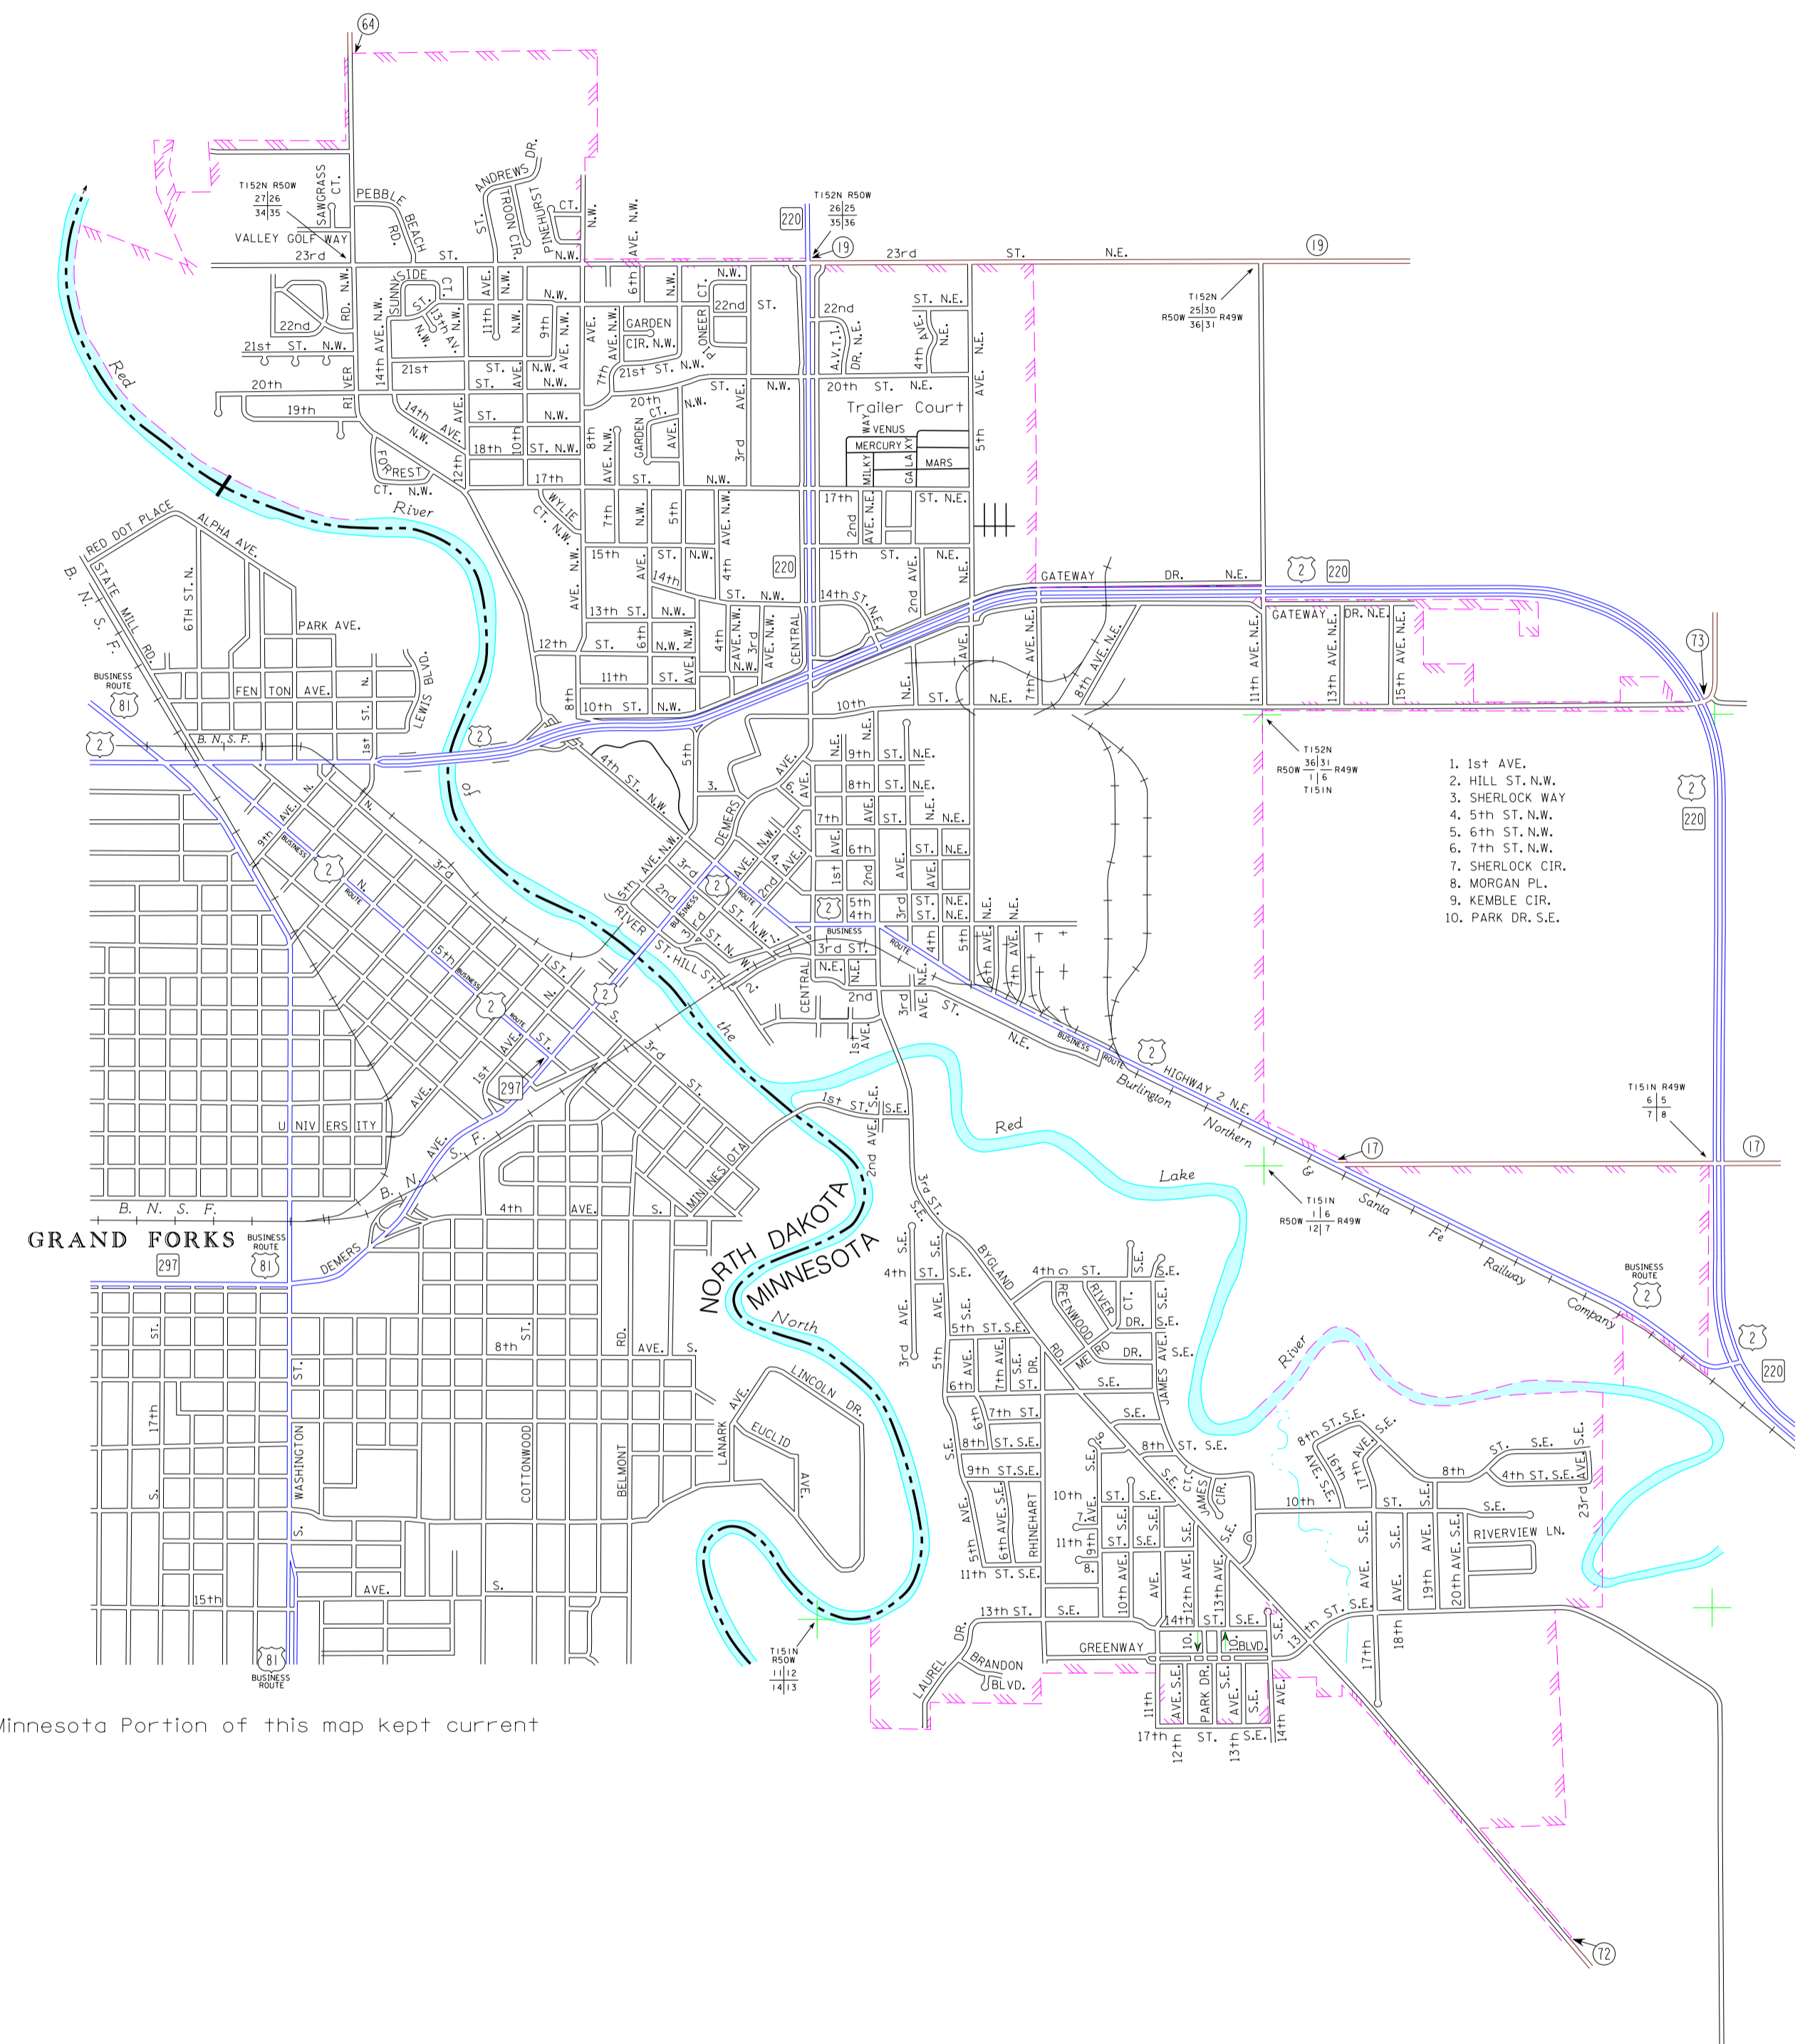

MUNICIPALITY OF EAST GRAND FORKS

PREPARED BY THE
MINNESOTA DEPARTMENT OF TRANSPORTATION
OFFICE OF TRANSPORTATION SYSTEM MANAGEMENT
IN COOPERATION WITH
U.S. DEPARTMENT OF TRANSPORTATION
FEDERAL HIGHWAY ADMINISTRATION

2015
BASIC DATA - 2013

LEGEND

- INTERSTATE TRUNK HIGHWAY..... (35)
- U.S. TRUNK HIGHWAY..... (10)
- STATE TRUNK HIGHWAY..... (55)
- COUNTY STATE AID HIGHWAY..... (23)
- COUNTY ROAD..... (14)
- CORPORATE LIMITS.....
- PUBLIC ROAD.....
- PRIVATE ROAD.....

NOTE : Only Minnesota Portion of this map kept current