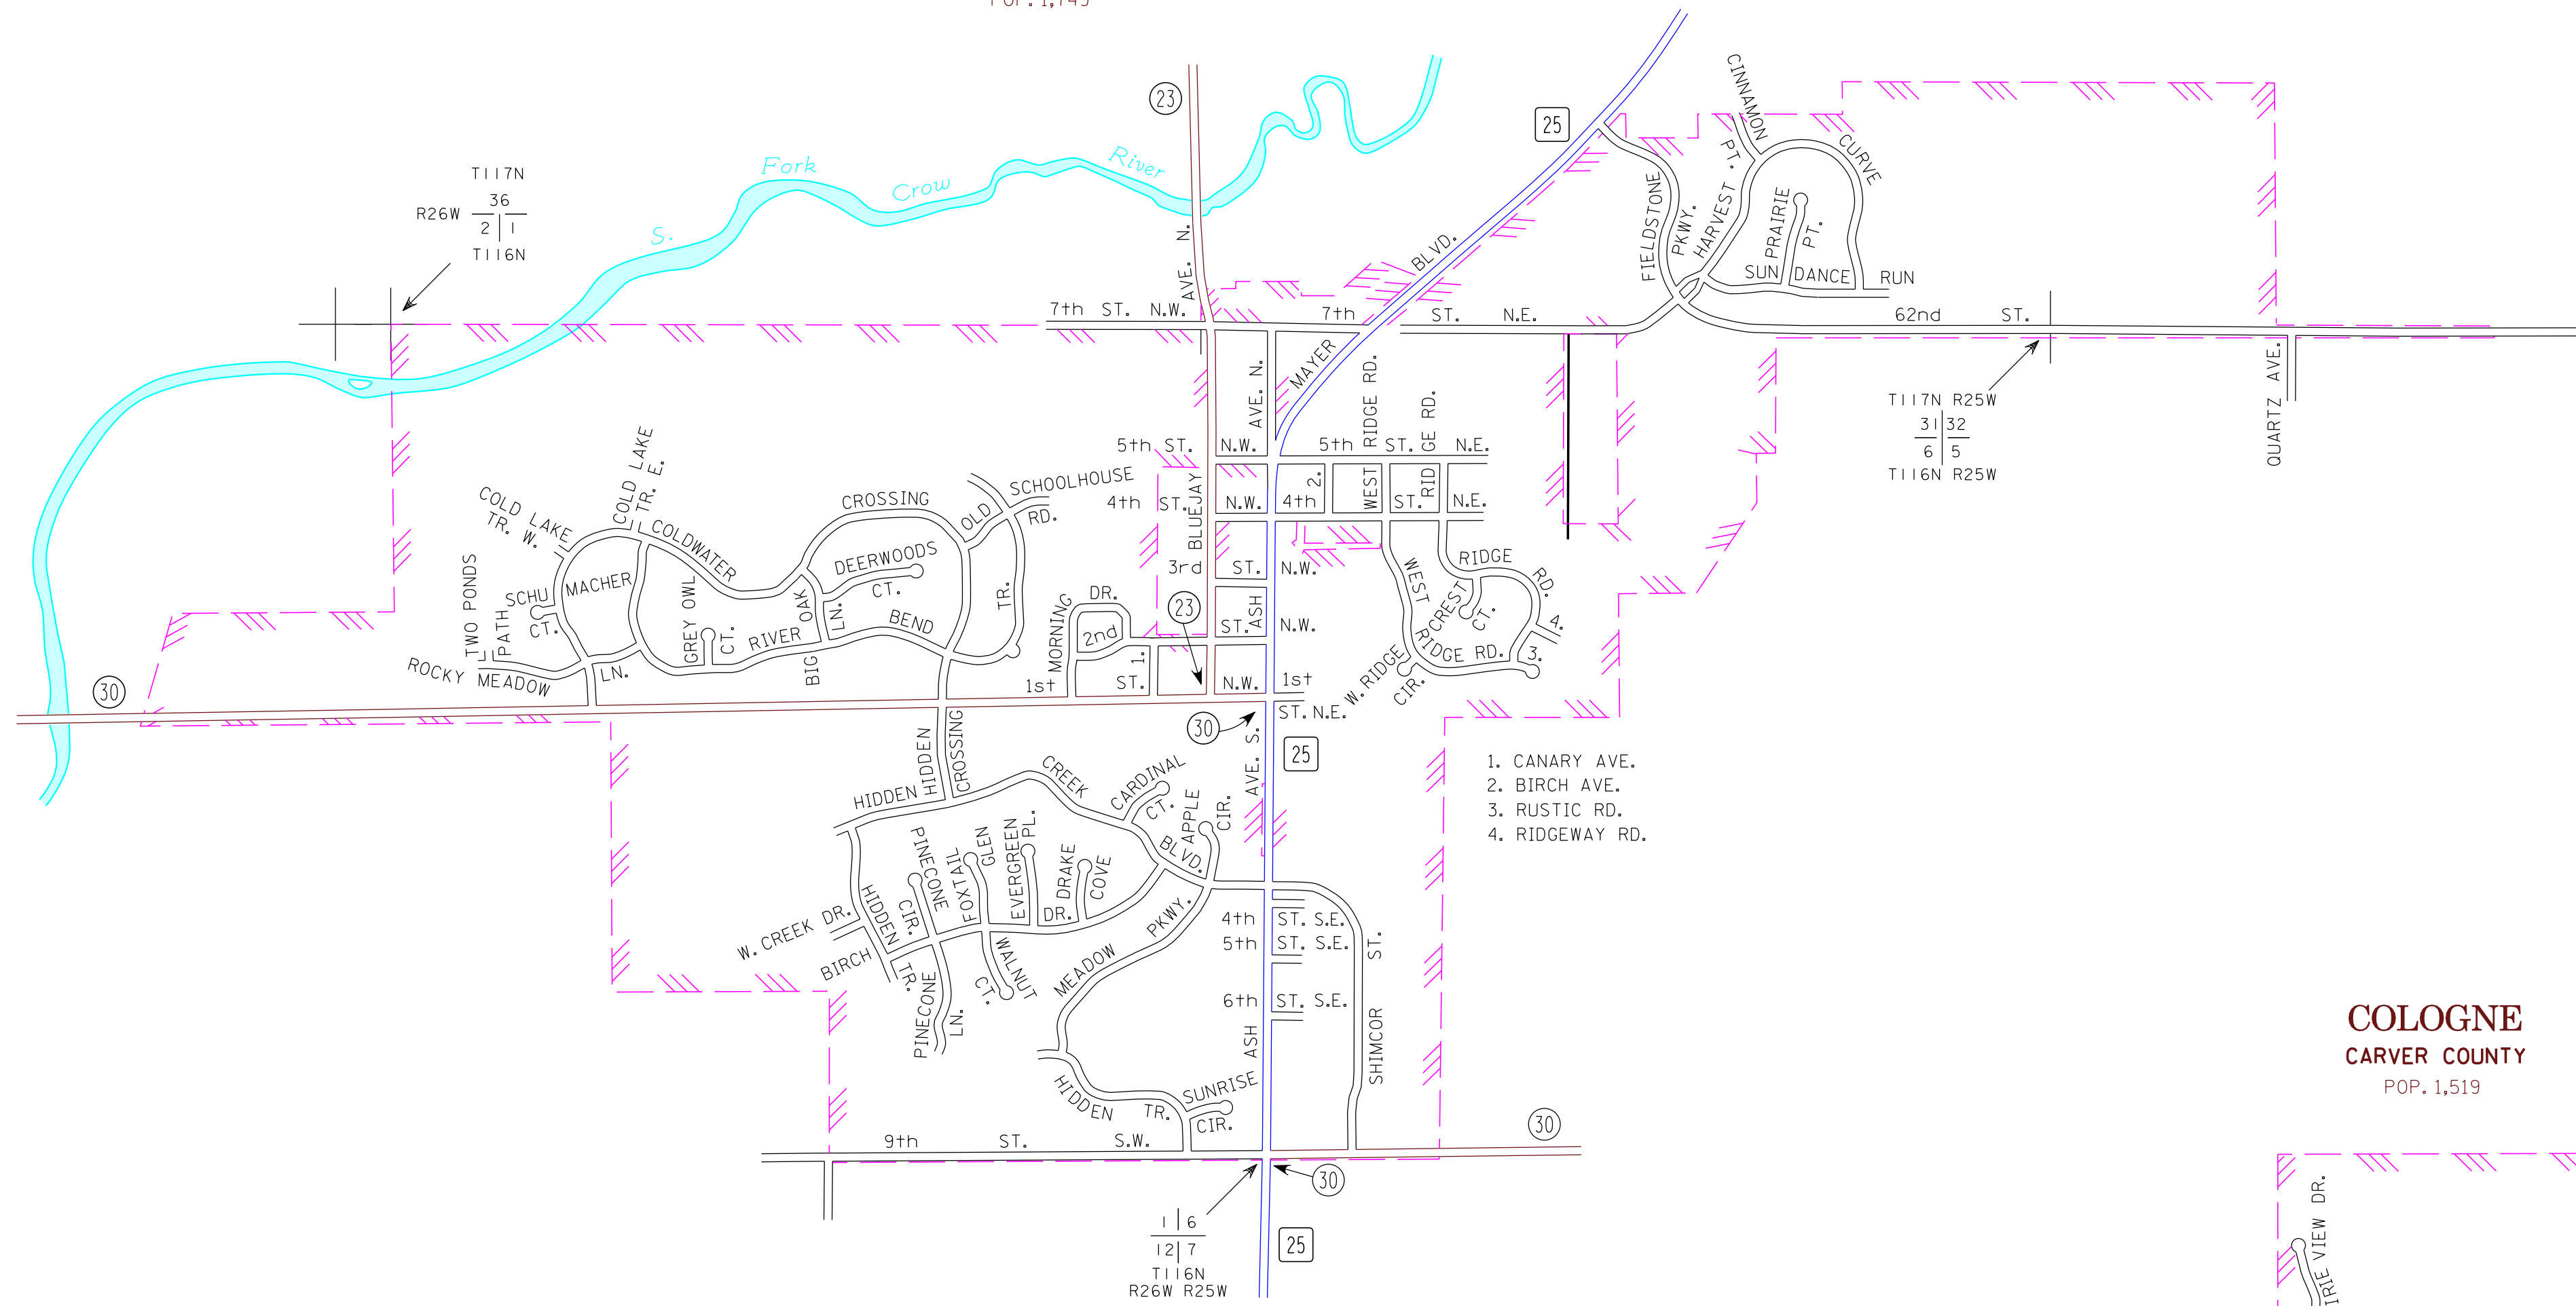

MAYER
CARVER COUNTY
POP. 1,749