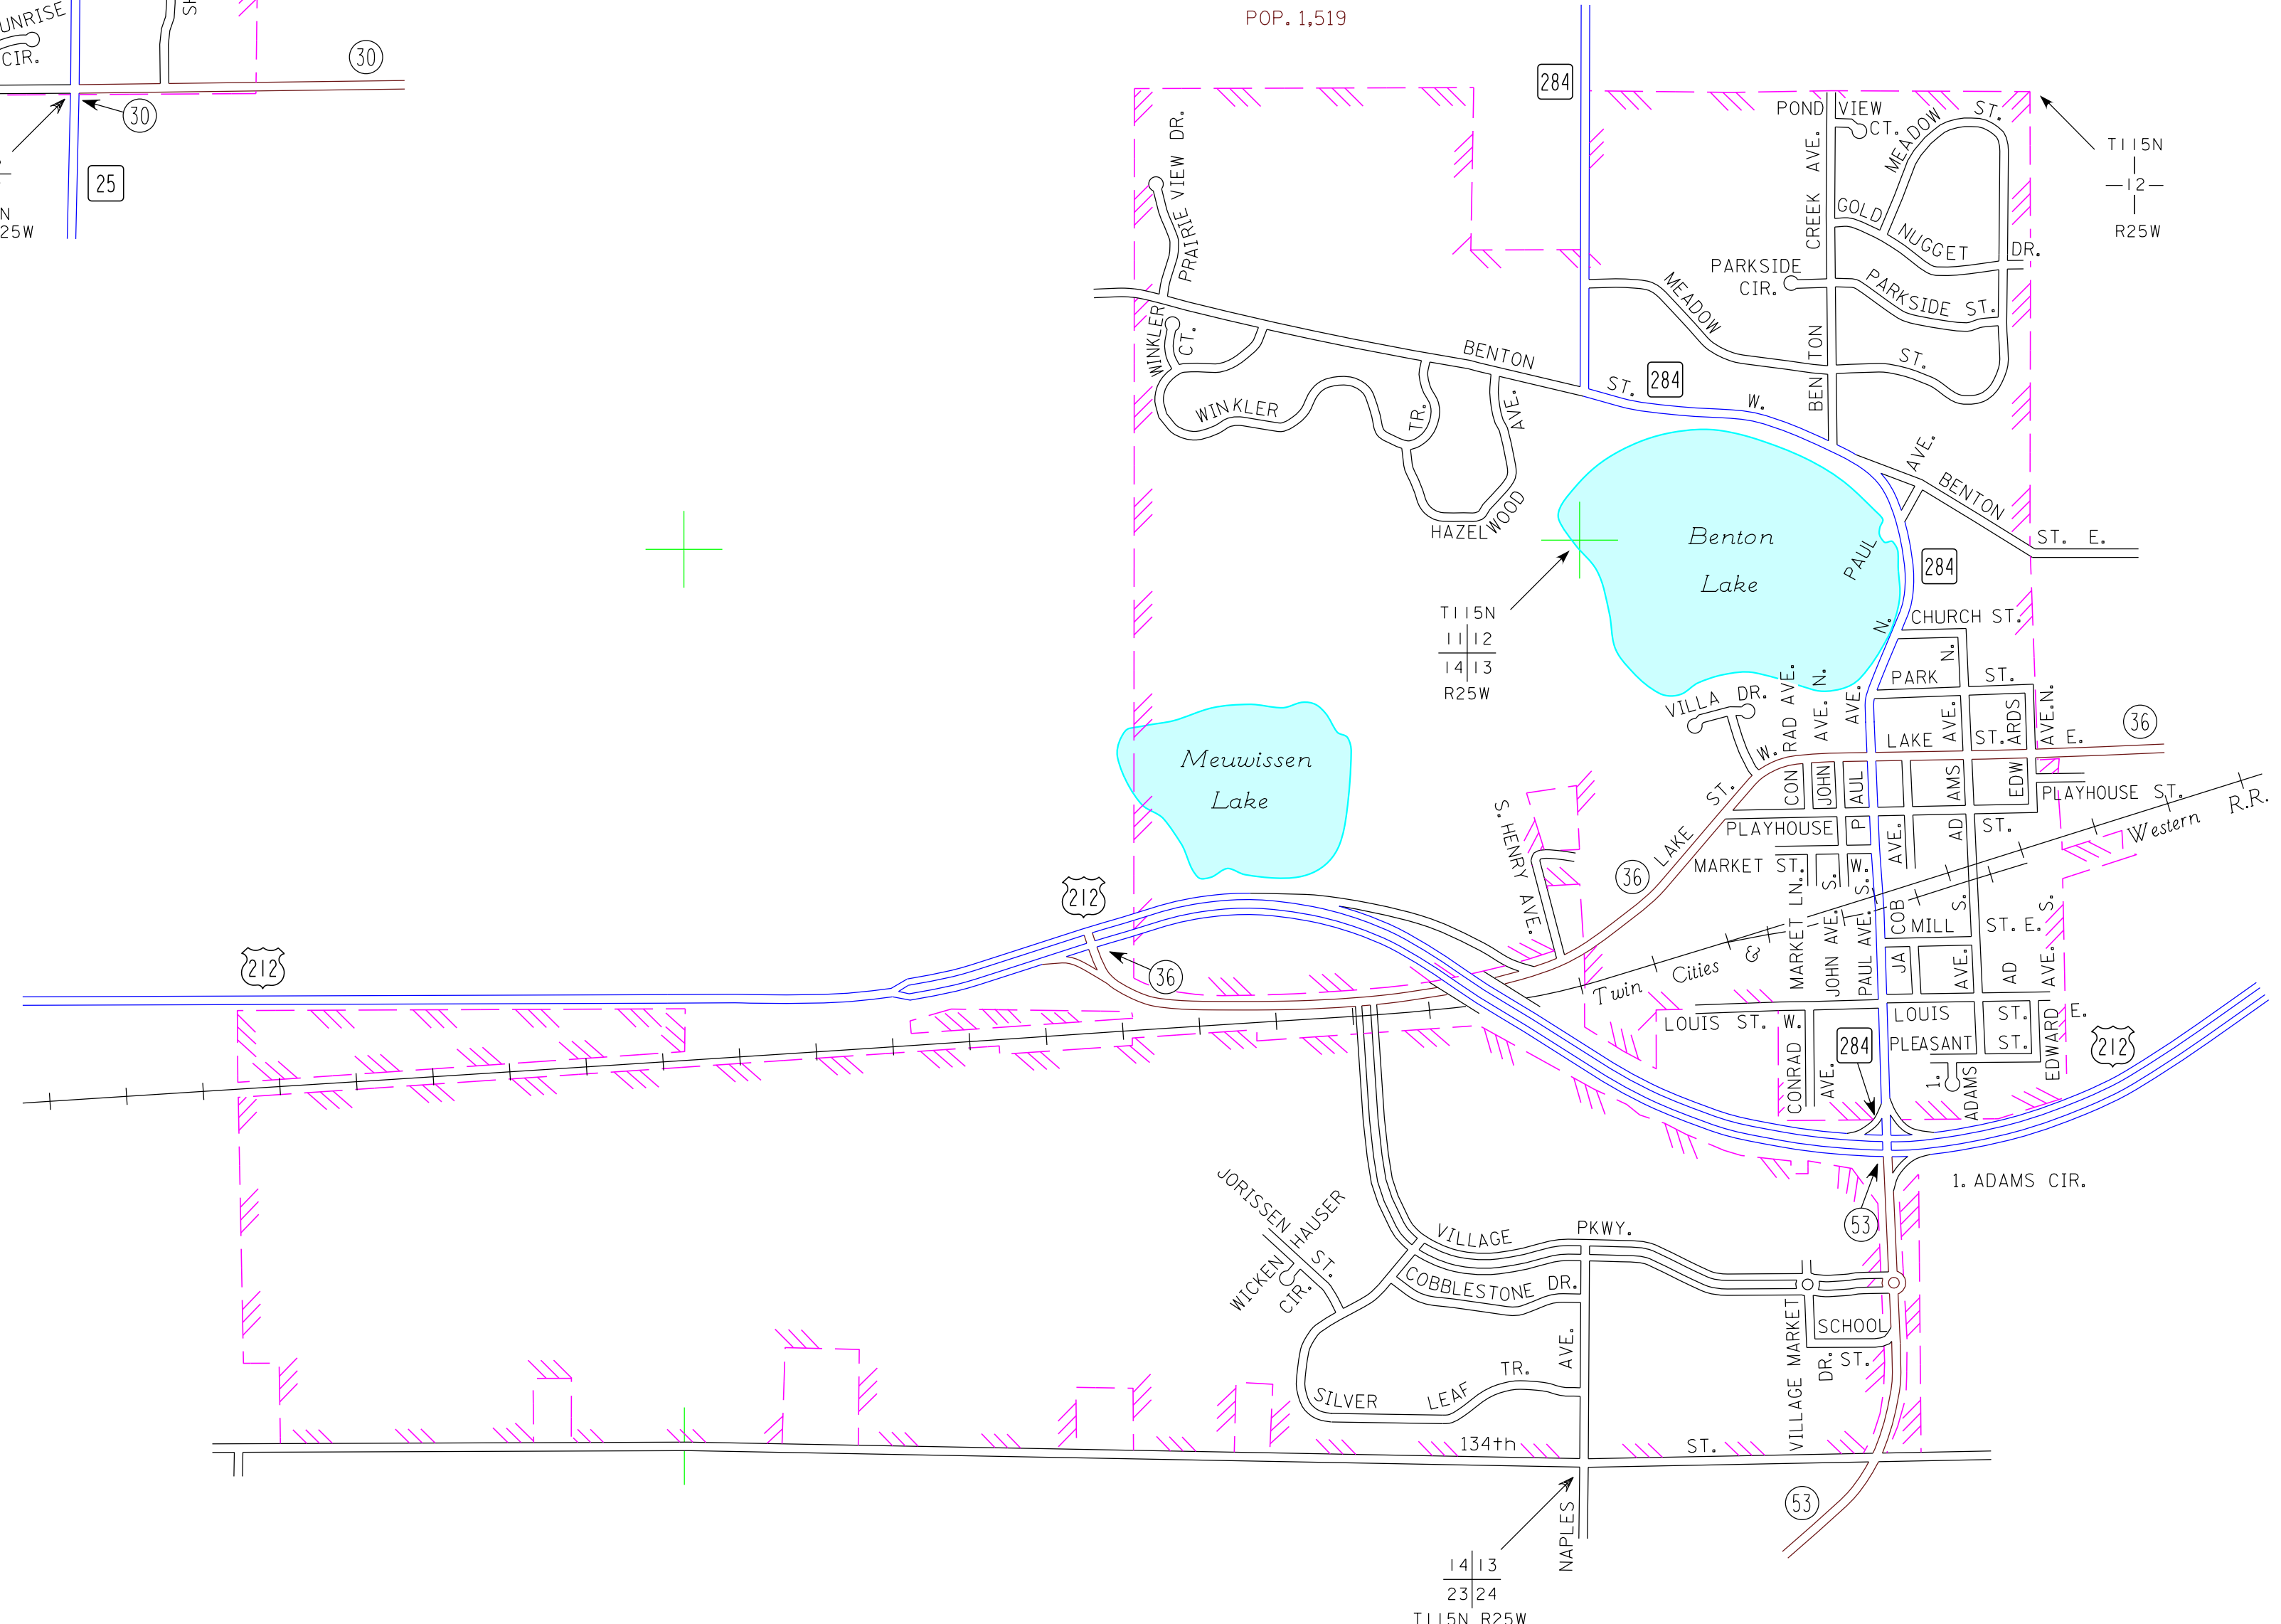

COLOGNE
CARVER COUNTY
POP. 1,519

MUNICIPALITIES OF
CARVER CO.

PREPARED BY THE
MINNESOTA DEPARTMENT OF TRANSPORTATION
OFFICE OF TRANSPORTATION SYSTEM MANAGEMENT
IN COOPERATION WITH
U.S. DEPARTMENT OF TRANSPORTATION
FEDERAL HIGHWAY ADMINISTRATION

2015

BASIC DATA - 2013

LEGEND

- INTERSTATE TRUNK HIGHWAY..... (36)
- U. S. TRUNK HIGHWAY..... (212)
- STATE TRUNK HIGHWAY..... (55)
- COUNTY STATE AID HIGHWAY..... (284)
- COUNTY ROAD..... (30)
- PUBLIC ROAD.....
- PRIVATE ROAD.....
- CORPORATE LIMITS.....

MUNICIPALITIES SHOWN
ON THIS SHEET
COLOGNE
MAYER

NOTE: 2010 U.S. CENSUS FIGURES SHOWN FOR ALL MUNICIPALITIES UNLESS OTHERWISE STATED.