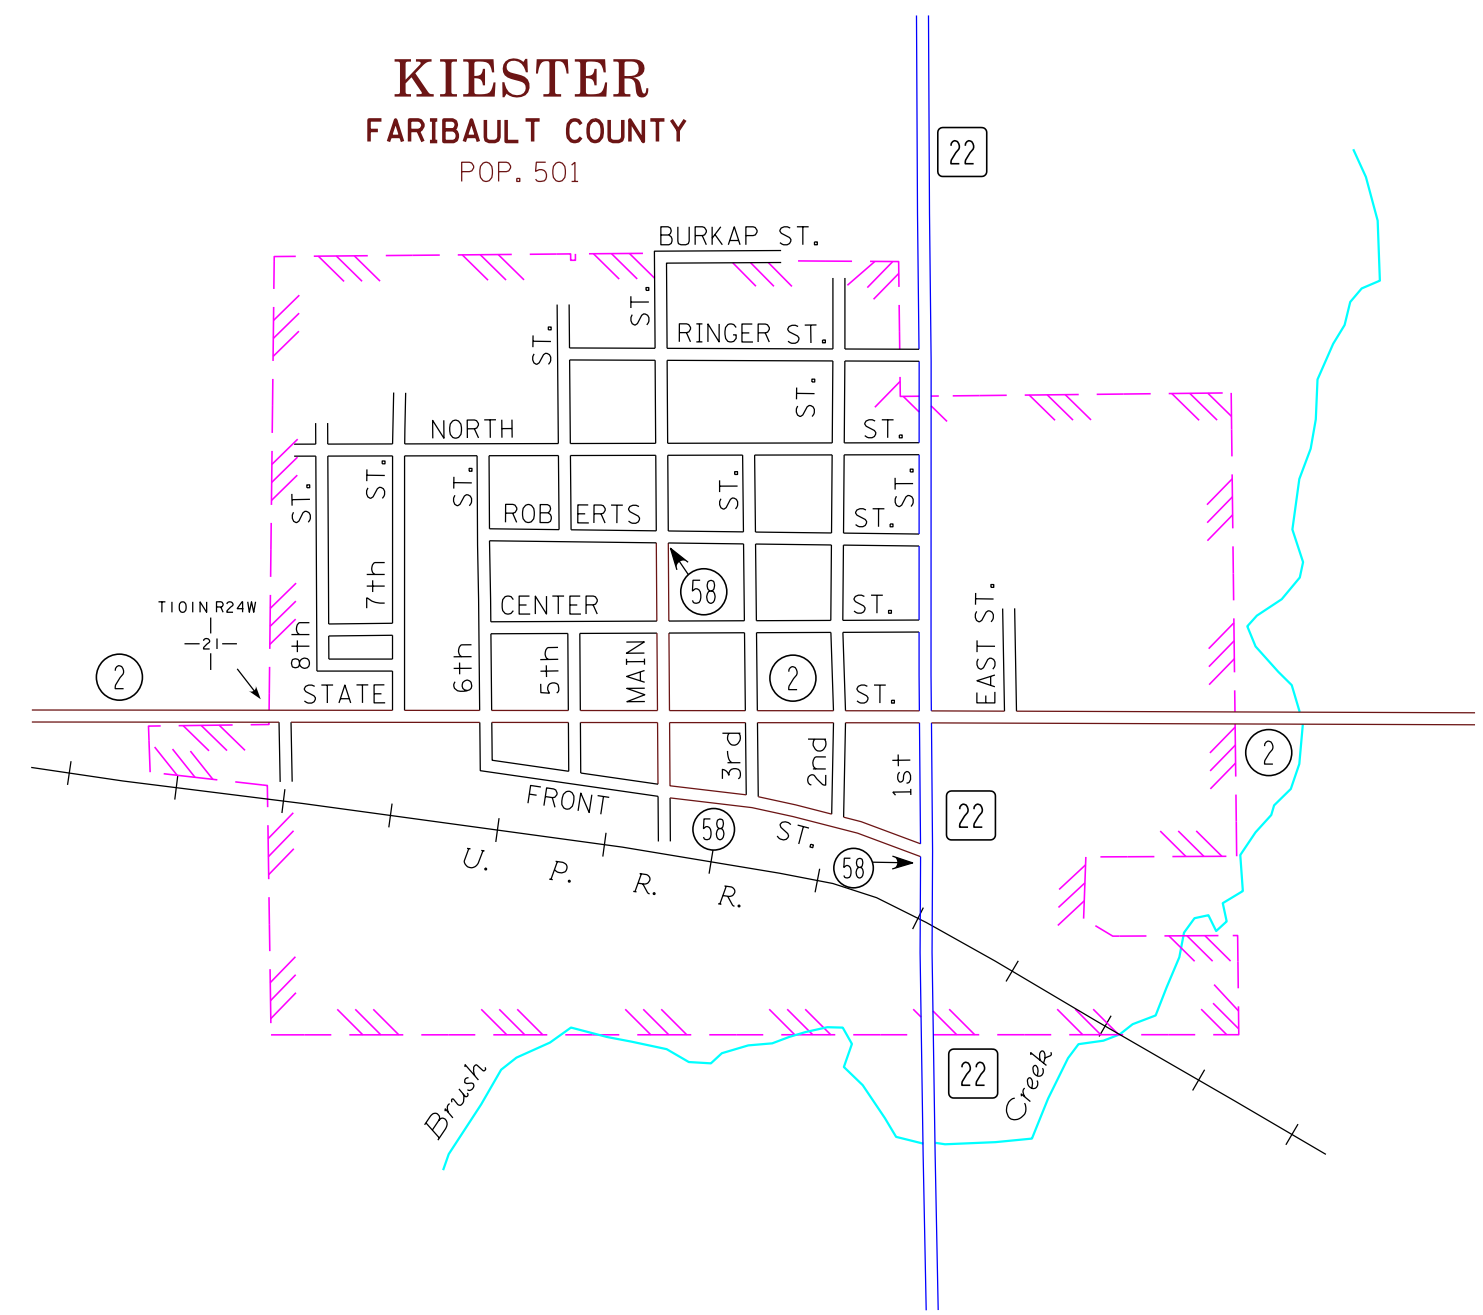

MUNICIPALITIES OF FARIBAULT CO.

PREPARED BY THE
MINNESOTA DEPARTMENT OF TRANSPORTATION
OFFICE OF TRANSPORTATION SYSTEM MANAGEMENT
IN COOPERATION WITH
U.S. DEPARTMENT OF TRANSPORTATION
FEDERAL HIGHWAY ADMINISTRATION

2015
BASIC DATA - 2013

LEGEND

- INTERSTATE TRUNK HIGHWAY..... (I-90)
- U.S. TRUNK HIGHWAY..... (169)
- STATE TRUNK HIGHWAY..... (55)
- COUNTY STATE AID HIGHWAY..... (22)
- COUNTY ROAD..... (6)
- PUBLIC ROAD..... (51)
- PRIVATE ROAD..... (58)
- CORPORATE LIMITS.....

MUNICIPALITIES SHOWN
ON THIS SHEET
BLUE EARTH
ELMORE
KIESTER

NOTE: 2010 U.S. CENSUS FIGURES SHOWN FOR ALL MUNICIPALITIES UNLESS OTHERWISE STATED.