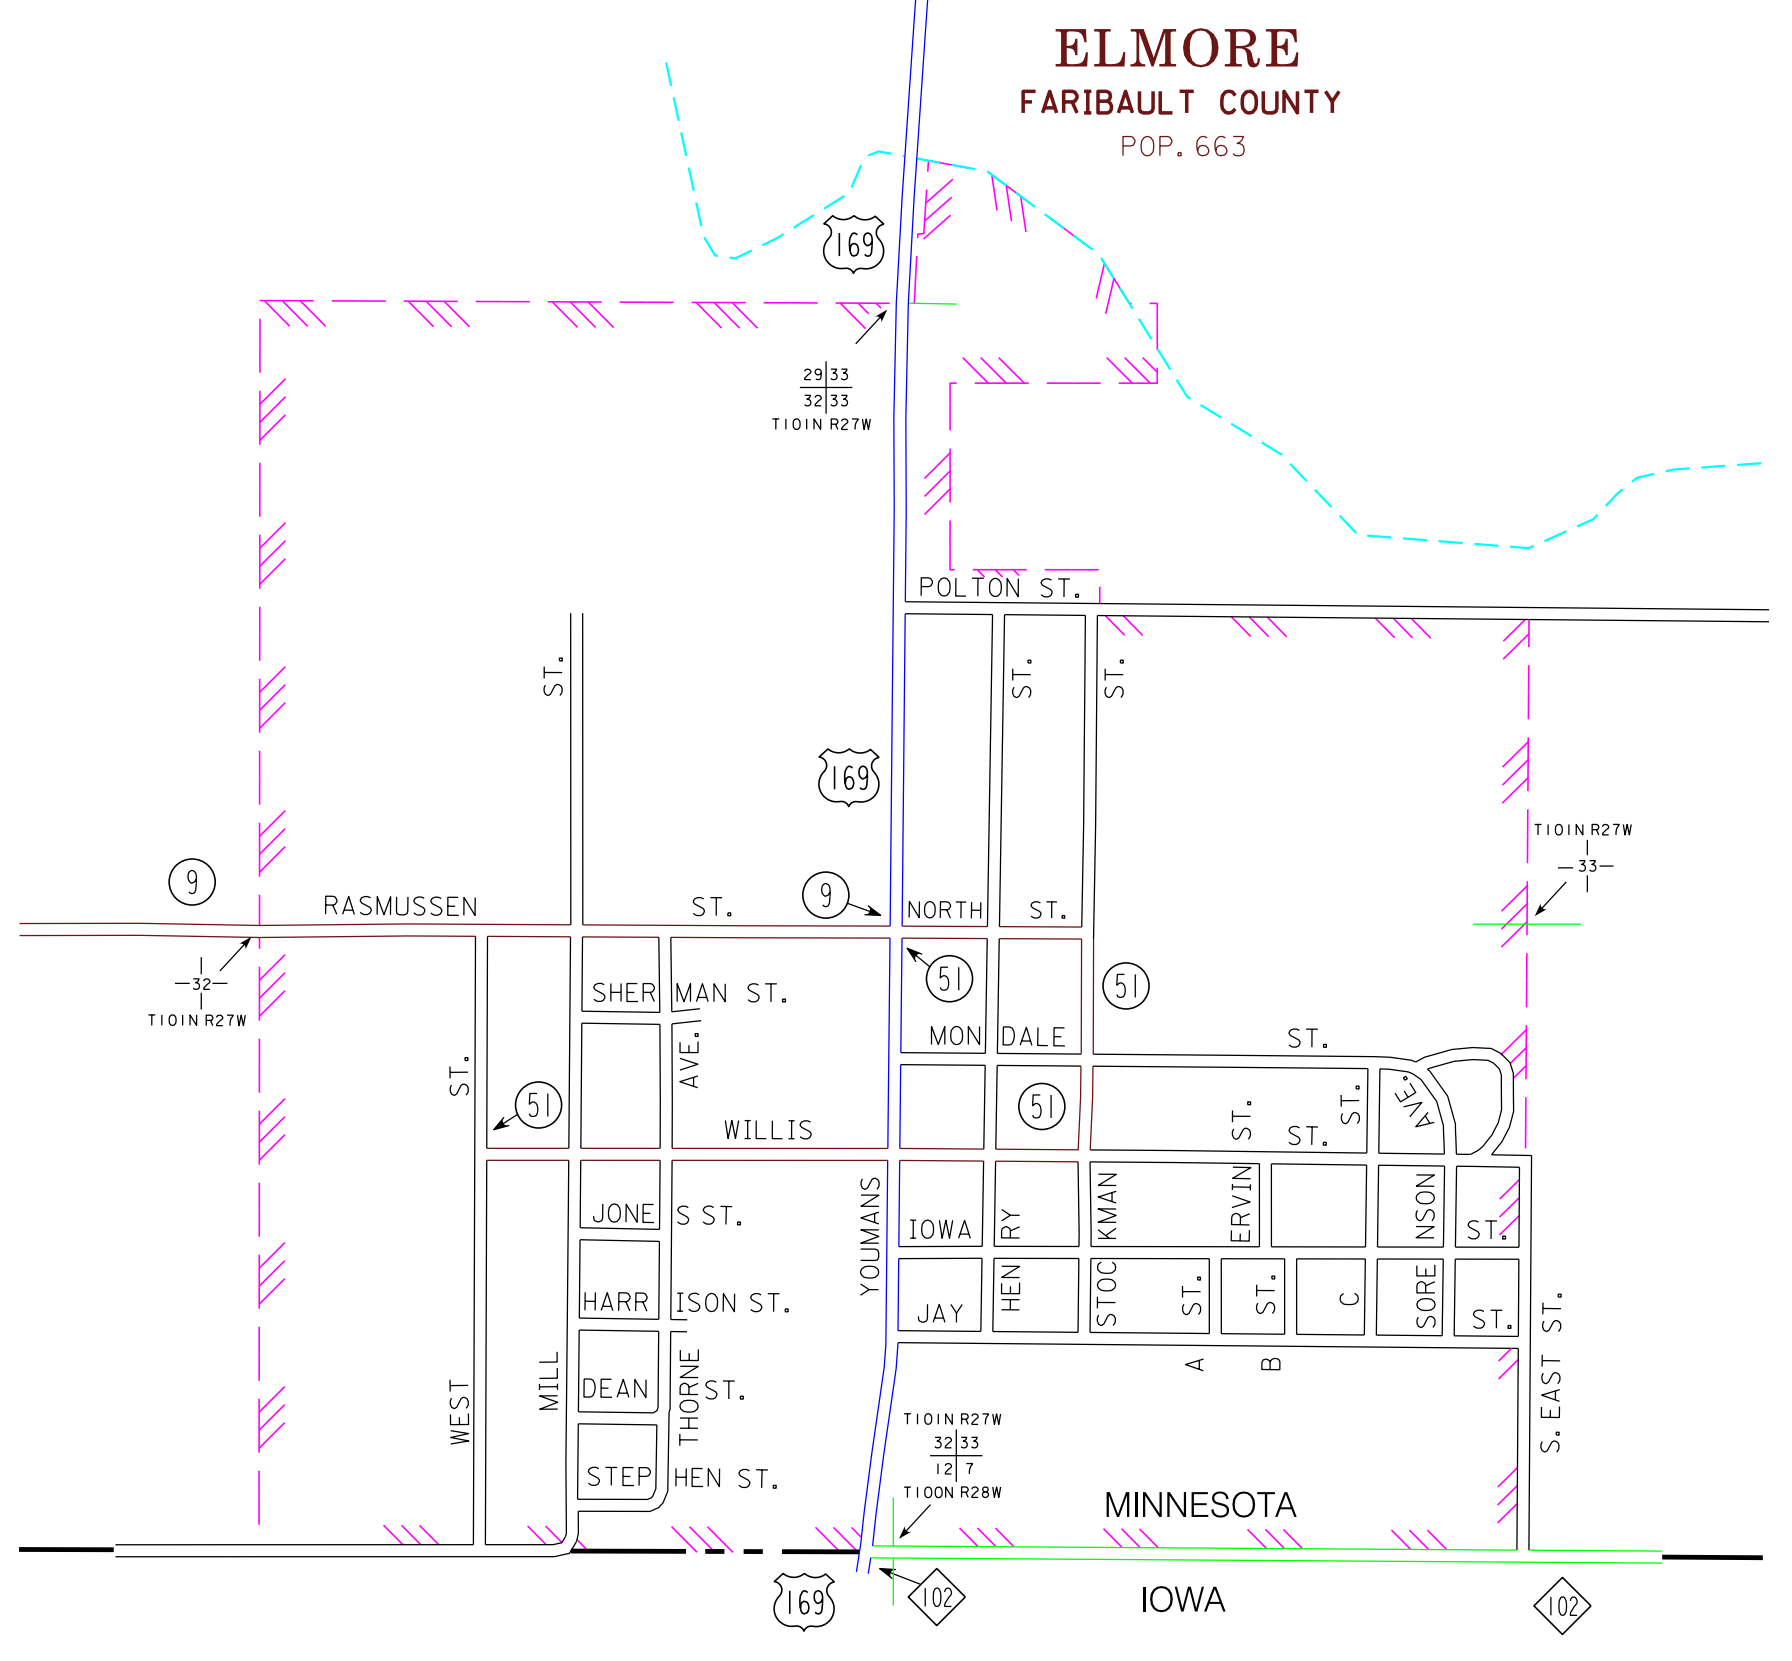

MUNICIPALITIES OF FARIBAULT CO.

PREPARED BY THE
MINNESOTA DEPARTMENT OF TRANSPORTATION
OFFICE OF TRANSPORTATION SYSTEM MANAGEMENT
IN COOPERATION WITH
U.S. DEPARTMENT OF TRANSPORTATION
FEDERAL HIGHWAY ADMINISTRATION

2015
BASIC DATA - 2013

LEGEND

- INTERSTATE TRUNK HIGHWAY..... (I-90)
- U.S. TRUNK HIGHWAY..... (169)
- STATE TRUNK HIGHWAY..... (55)
- COUNTY STATE AID HIGHWAY..... (22)
- COUNTY ROAD..... (6)
- PUBLIC ROAD..... (51)
- PRIVATE ROAD..... (58)
- CORPORATE LIMITS.....

MUNICIPALITIES SHOWN
ON THIS SHEET
BLUE EARTH
ELMORE
KIESTER

NOTE: 2010 U.S. CENSUS FIGURES SHOWN FOR ALL MUNICIPALITIES UNLESS OTHERWISE STATED.