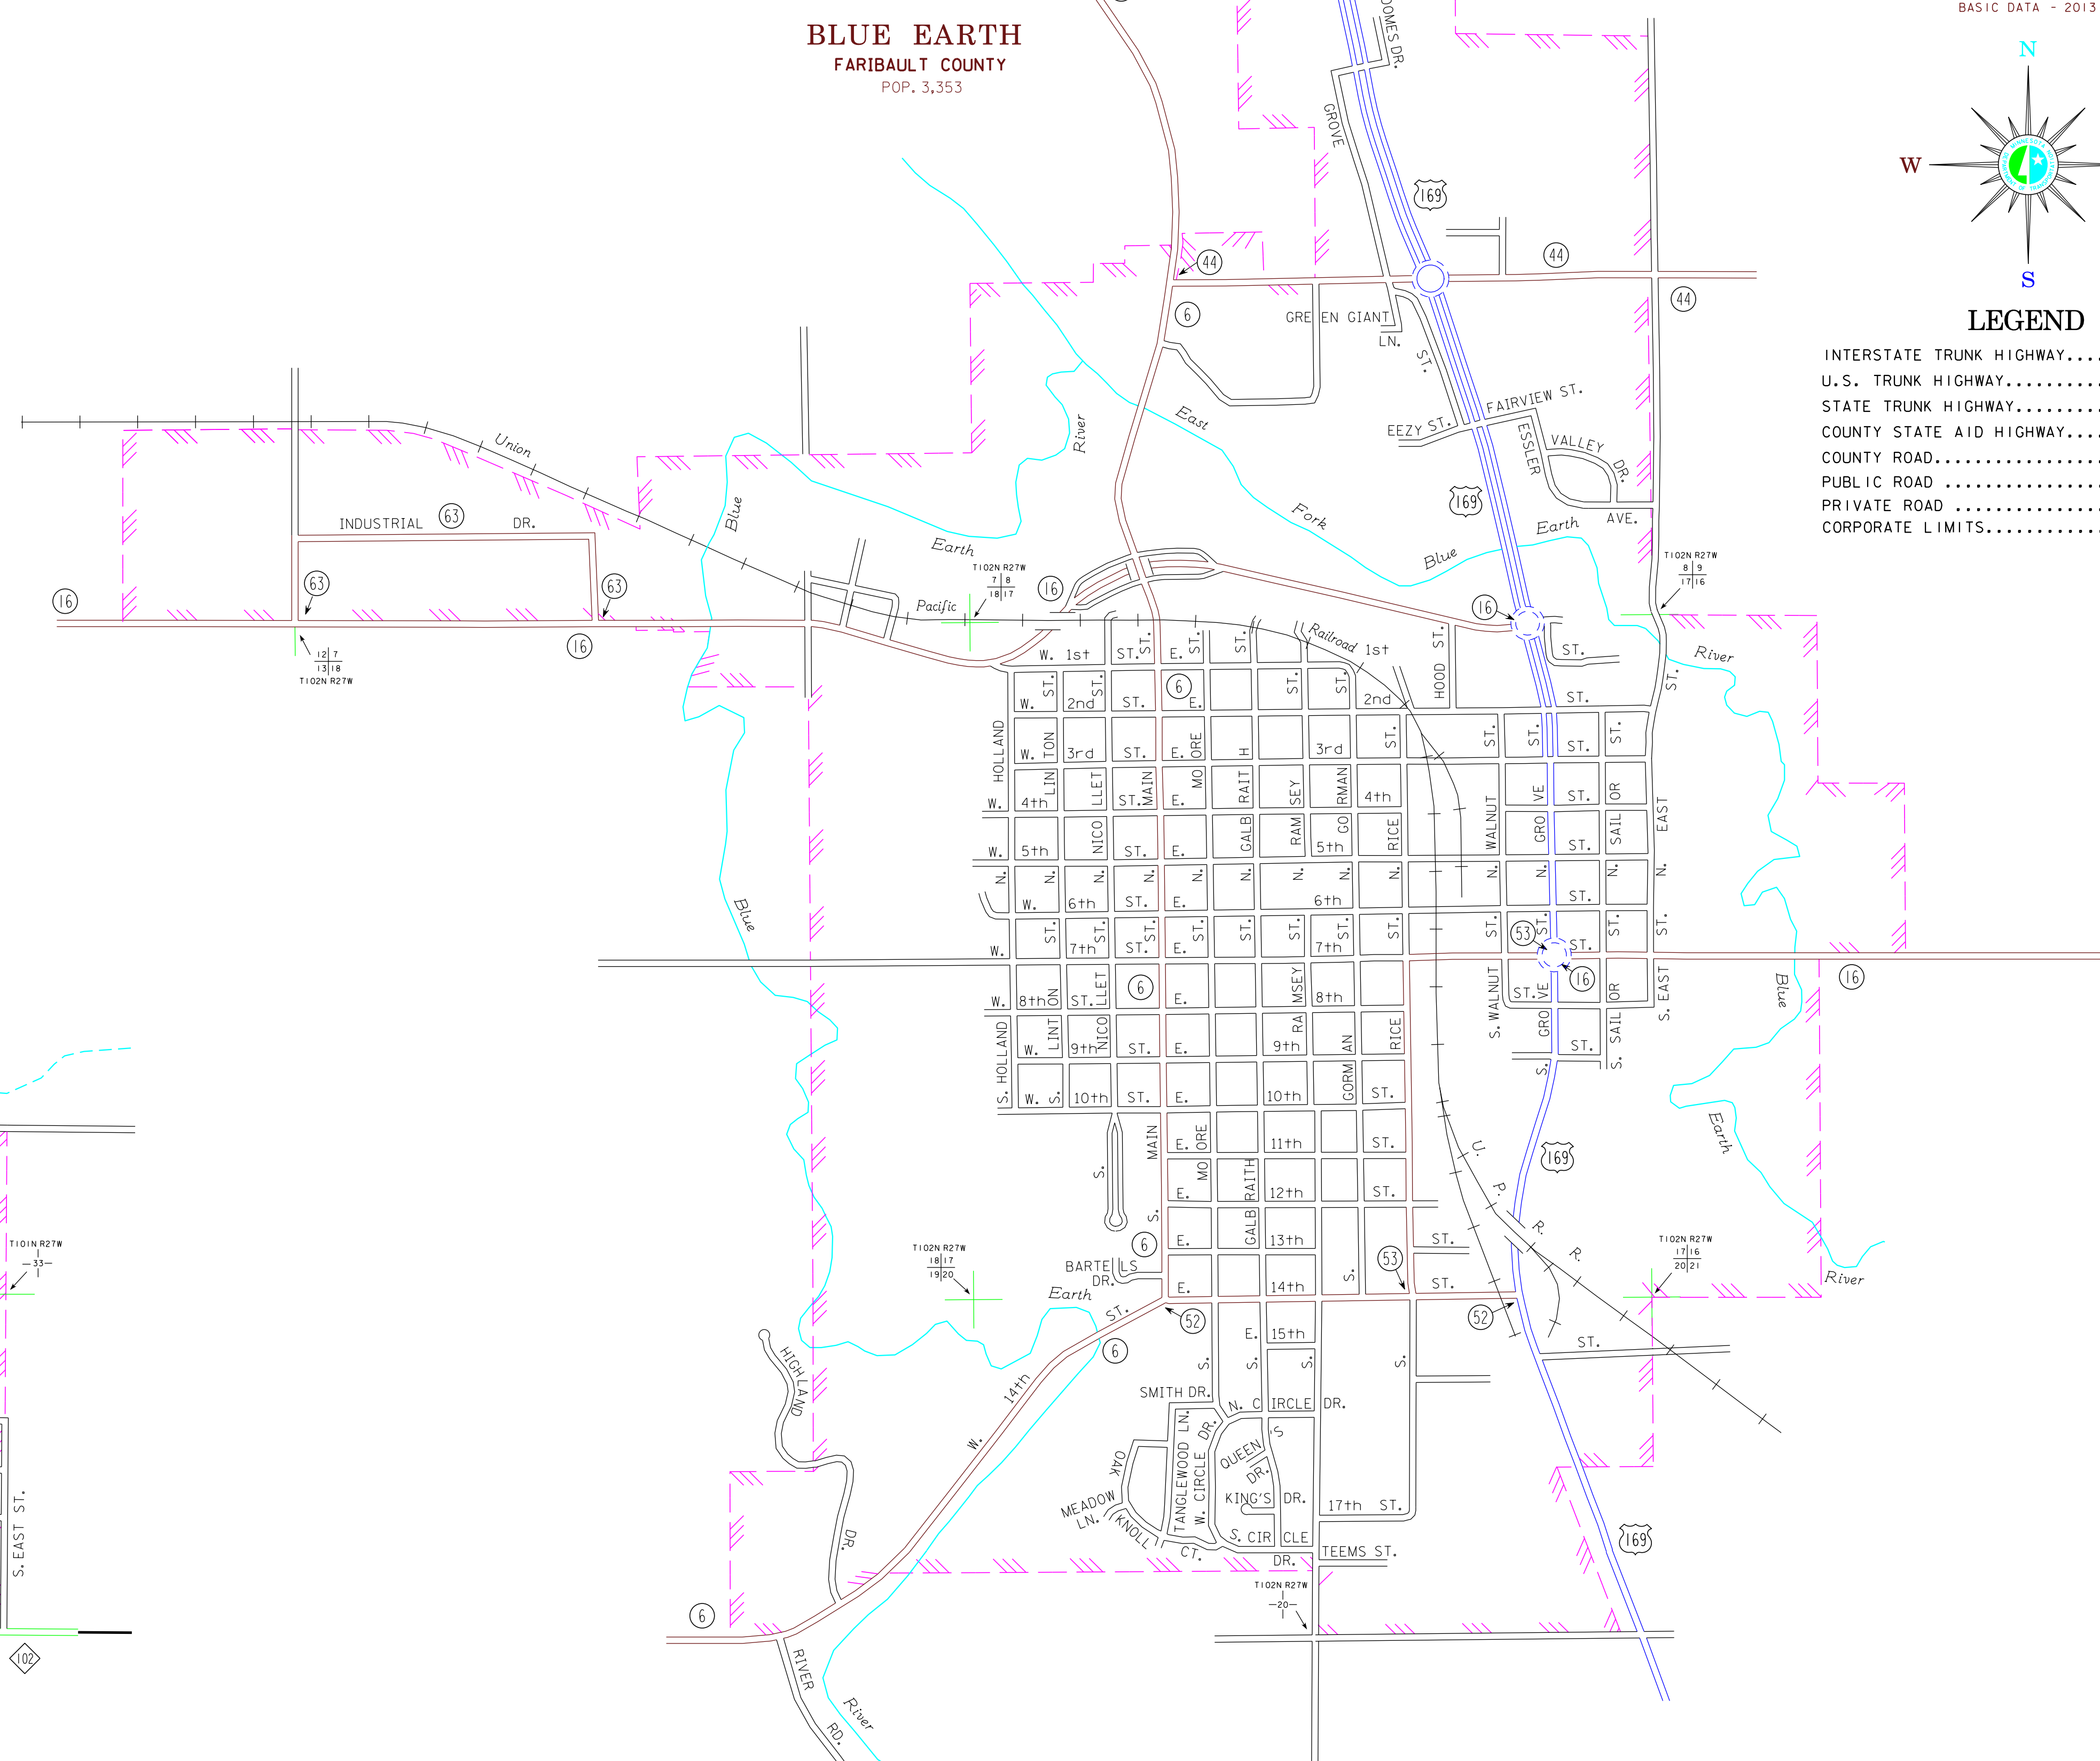

MUNICIPALITIES OF FARIBAULT CO.

PREPARED BY THE
MINNESOTA DEPARTMENT OF TRANSPORTATION
OFFICE OF TRANSPORTATION SYSTEM MANAGEMENT
IN COOPERATION WITH
U.S. DEPARTMENT OF TRANSPORTATION
FEDERAL HIGHWAY ADMINISTRATION

2015
BASIC DATA - 2013

LEGEND

- INTERSTATE TRUNK HIGHWAY..... (I-90)
- U.S. TRUNK HIGHWAY..... (169)
- STATE TRUNK HIGHWAY..... (55)
- COUNTY STATE AID HIGHWAY..... (22)
- COUNTY ROAD..... (6)
- PUBLIC ROAD..... (51)
- PRIVATE ROAD..... (58)
- CORPORATE LIMITS.....

MUNICIPALITIES SHOWN
ON THIS SHEET
BLUE EARTH
ELMORE
KIESTER

NOTE: 2010 U.S. CENSUS FIGURES SHOWN FOR ALL MUNICIPALITIES UNLESS OTHERWISE STATED.