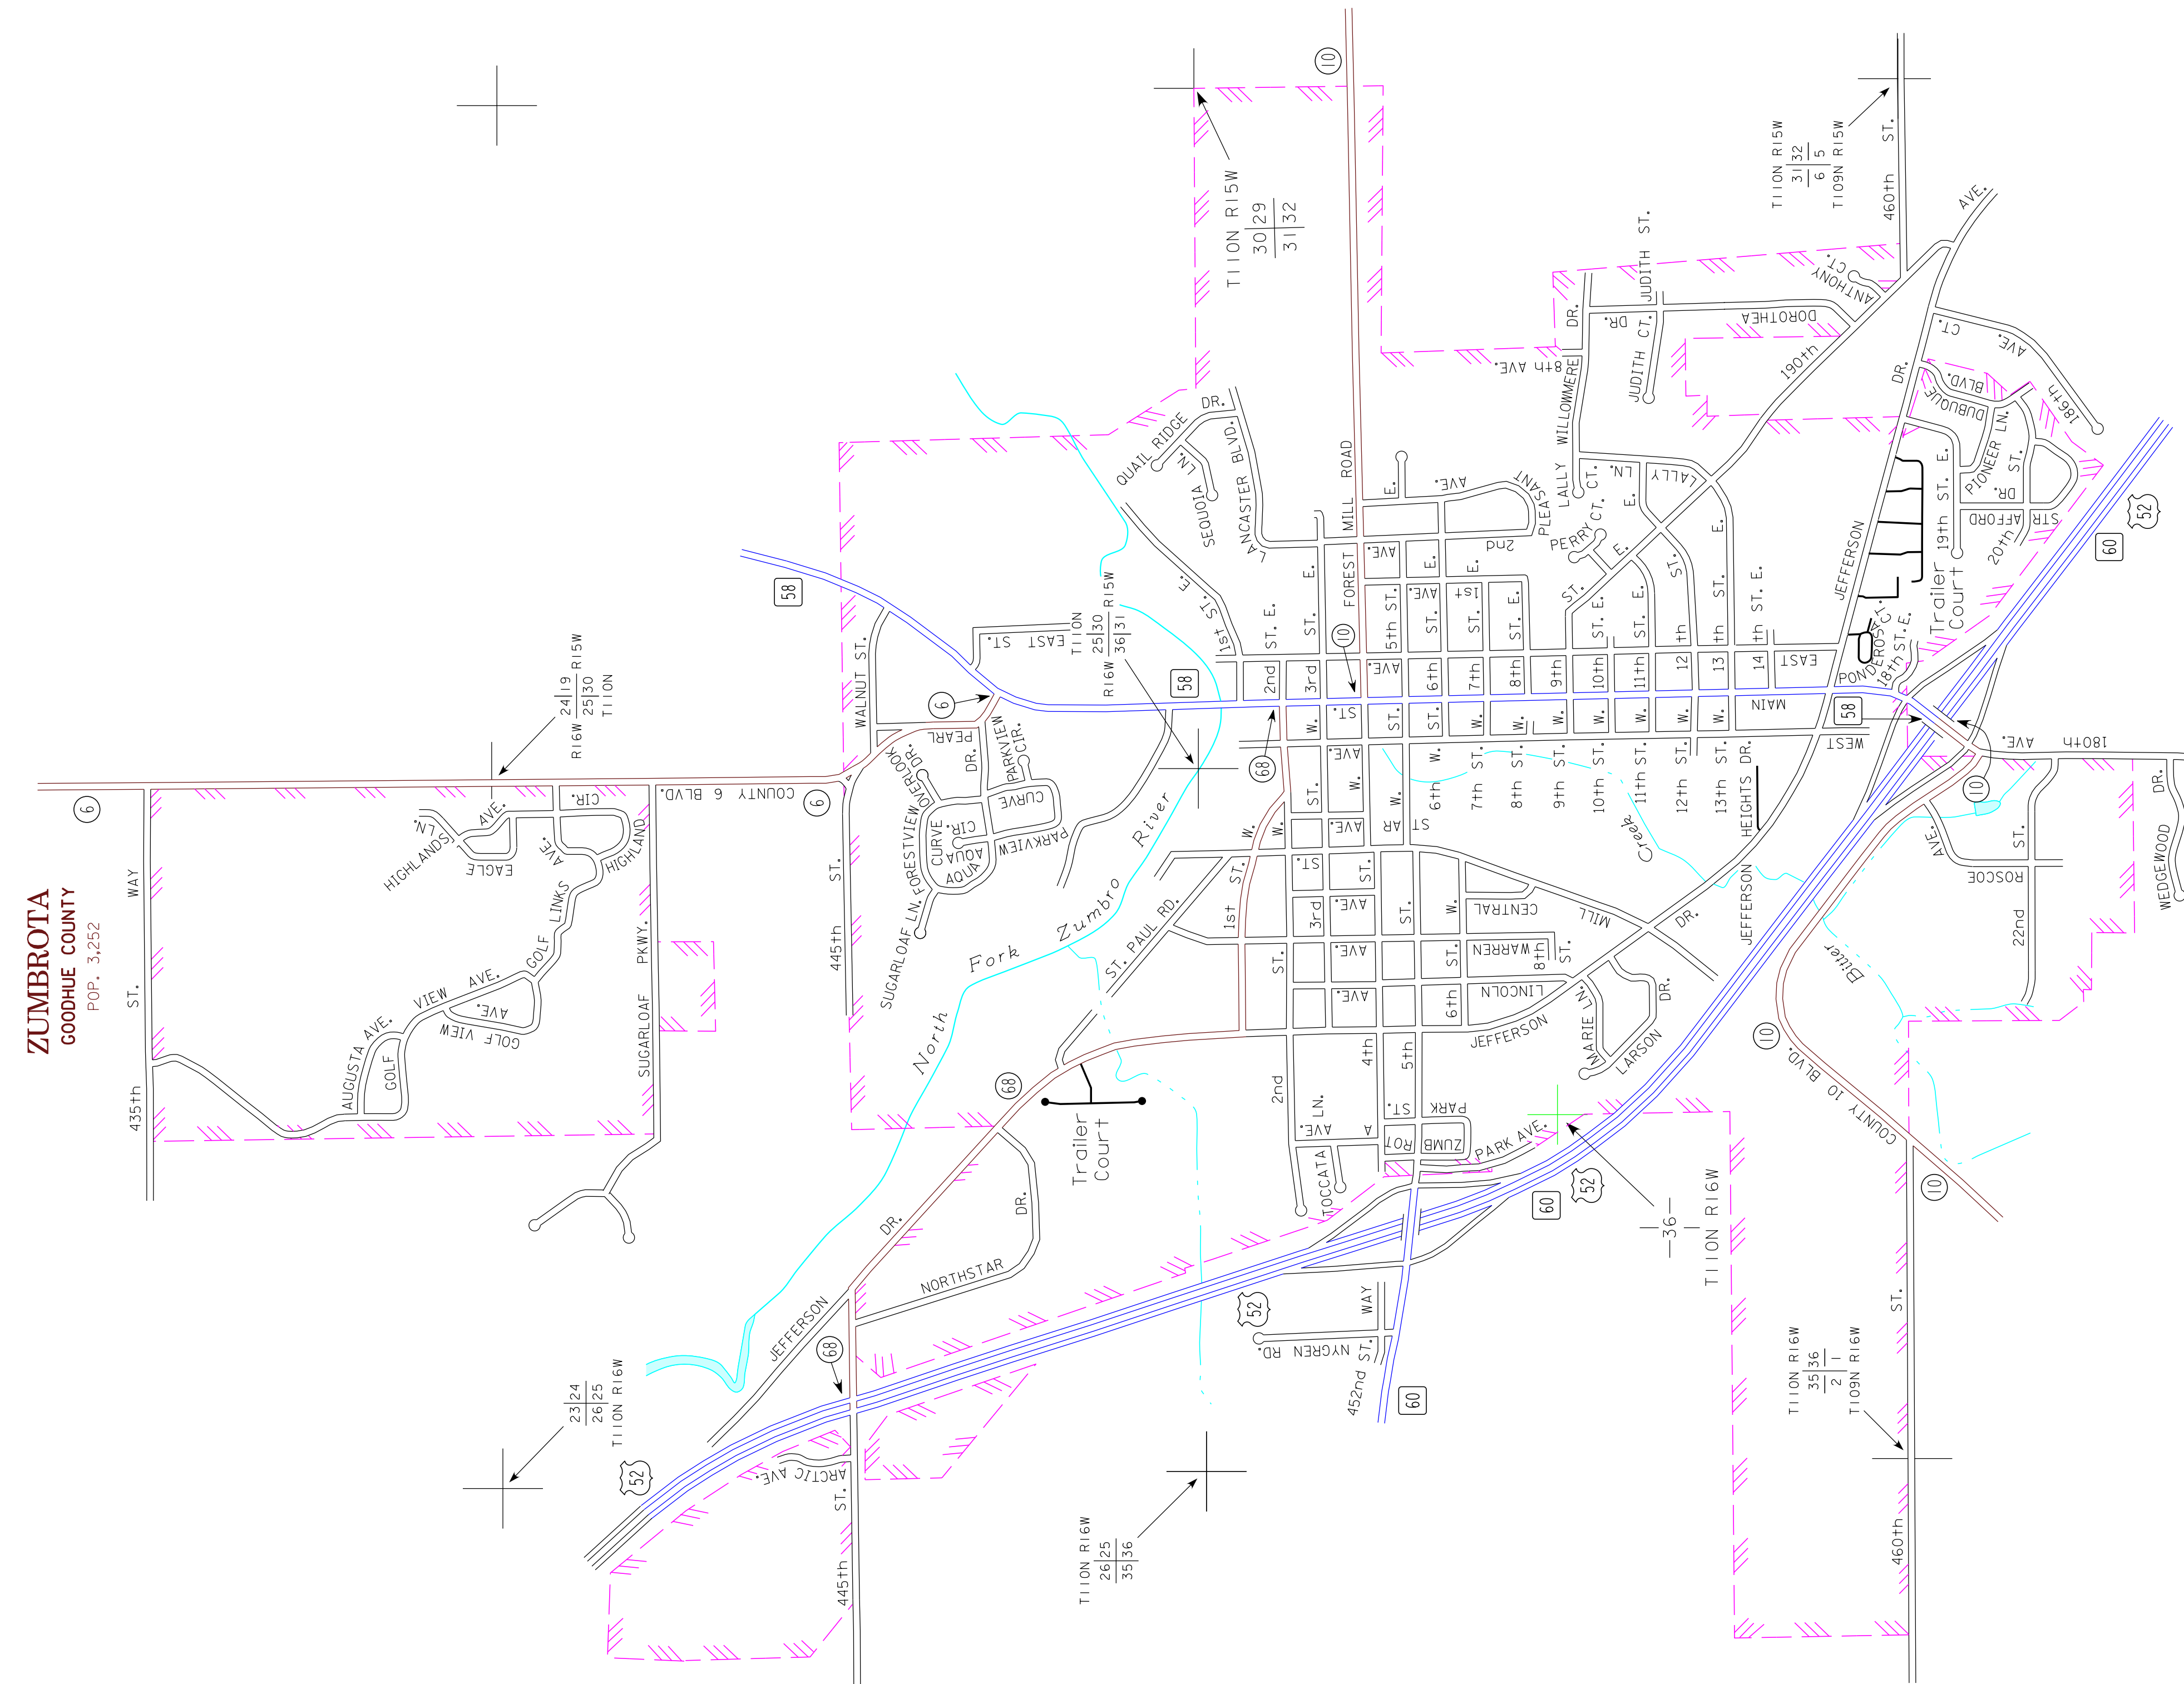

MUNICIPALITIES OF
GOODHUE CO.

PREPARED BY THE
MINNESOTA DEPARTMENT OF TRANSPORTATION
OFFICE OF TRANSPORTATION SYSTEM MANAGEMENT
IN COOPERATION WITH
U.S. DEPARTMENT OF TRANSPORTATION
FEDERAL HIGHWAY ADMINISTRATION

2015
BASIC DATA - 2013

LEGEND

- INTERSTATE TRUNK HIGHWAY..... (I-35)
- U.S. TRUNK HIGHWAY..... (US-10)
- STATE TRUNK HIGHWAY..... (ST-55)
- COUNTY STATE AID HIGHWAY..... (CSA-23)
- COUNTY ROAD..... (C-14)
- PUBLIC ROAD.....
- PRIVATE ROAD.....
- CORPORATE LIMITS.....

ZUMBROTA
GOODHUE COUNTY
POP. 3,252

MUNICIPALITIES SHOWN
ON THIS SHEET

ZUMBROTA

NOTE: 2010 U.S. CENSUS FIGURES SHOWN FOR ALL MUNICIPALITIES UNLESS OTHERWISE STATED.