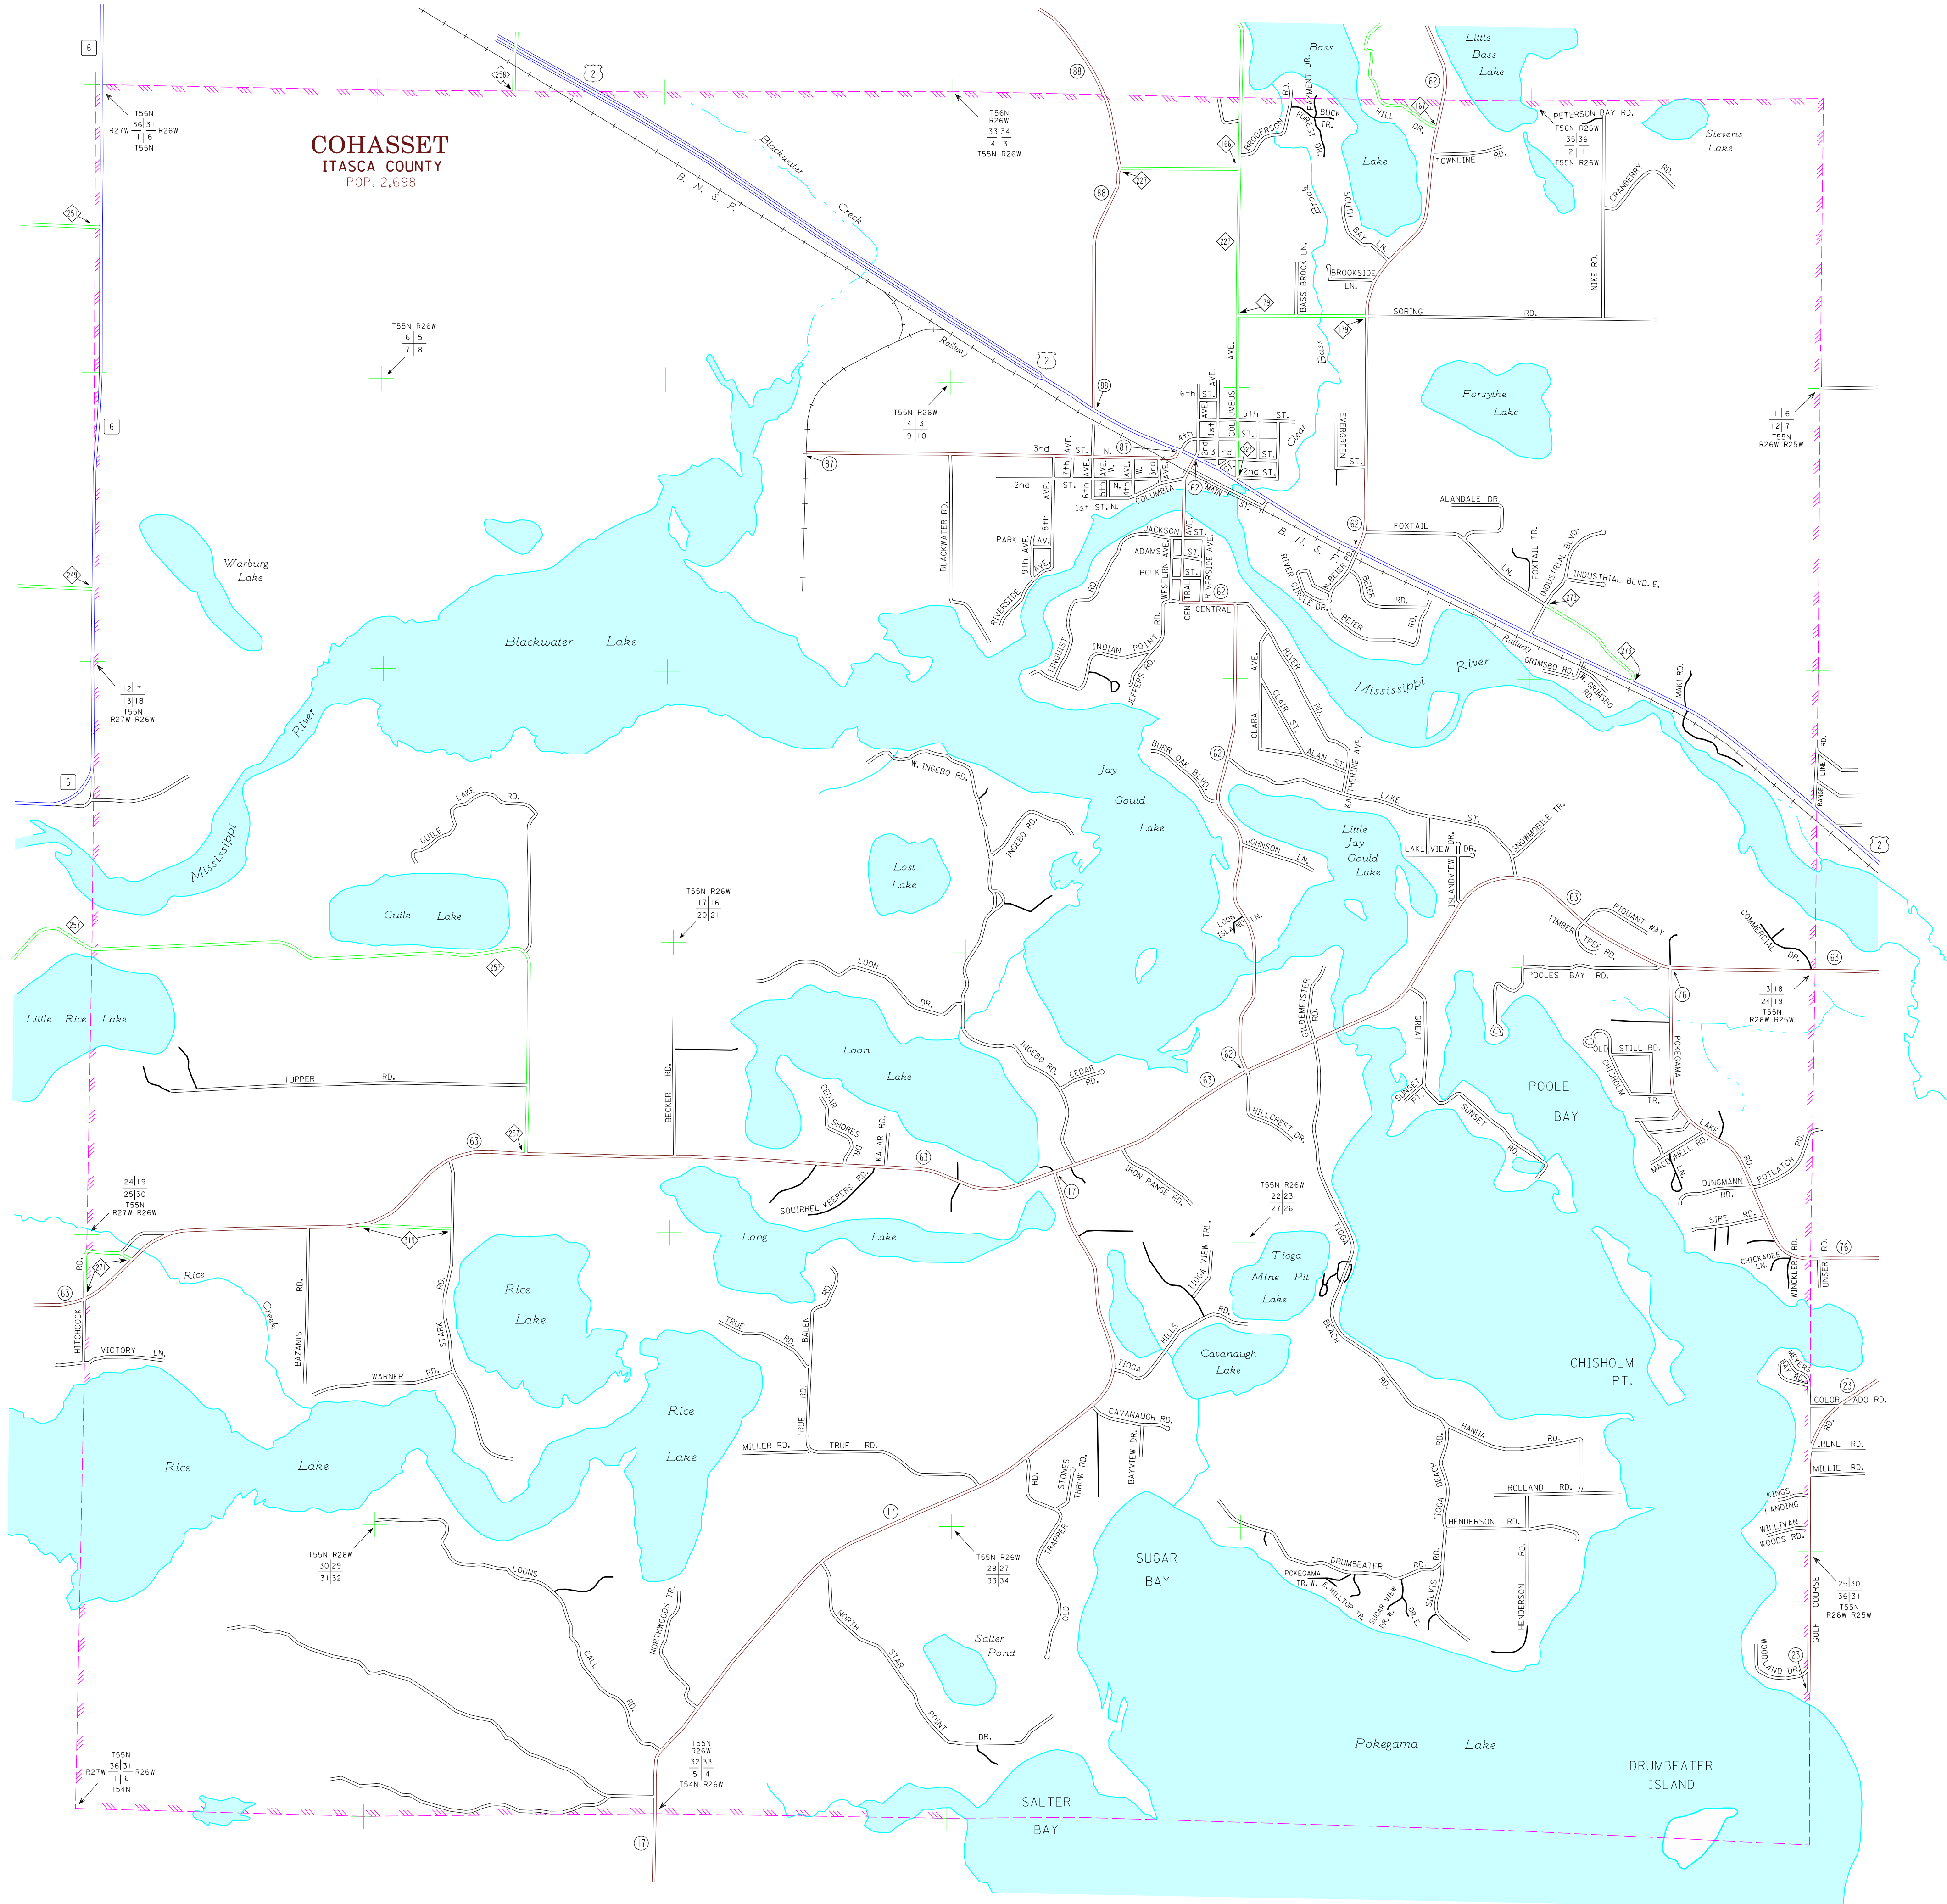

MUNICIPALITIES OF ITASCA CO.

PREPARED BY THE
MINNESOTA DEPARTMENT OF TRANSPORTATION
OFFICE OF TRANSPORTATION SYSTEM MANAGEMENT
IN COOPERATION WITH
U.S. DEPARTMENT OF TRANSPORTATION
FEDERAL HIGHWAY ADMINISTRATION

2015
BASIC DATA - 2010

LEGEND

- INTERSTATE TRUNK HIGHWAY..... (I-95)
- U.S. TRUNK HIGHWAY..... (US-10)
- STATE TRUNK HIGHWAY..... (ST-55)
- COUNTY STATE AID HIGHWAY..... (CS-23)
- COUNTY ROAD..... (CR-14)
- PUBLIC ROAD.....
- PRIVATE ROAD.....
- CORPORATE LIMITS.....
- CENTRAL BUSINESS DISTRICT BOUNDARY..
- COUNTY STATE AID HIGHWAY IN ADJOINING COUNTY..... (I-37)
- COUNTY ROAD IN ADJOINING COUNTY..... (CR-55)

COHASSET
ITASCA COUNTY
POP. 2,698

MUNICIPALITIES SHOWN
ON THIS SHEET
COHASSET

NOTE: 2010 U.S. CENSUS FIGURES SHOWN FOR ALL MUNICIPALITIES UNLESS OTHERWISE STATED.