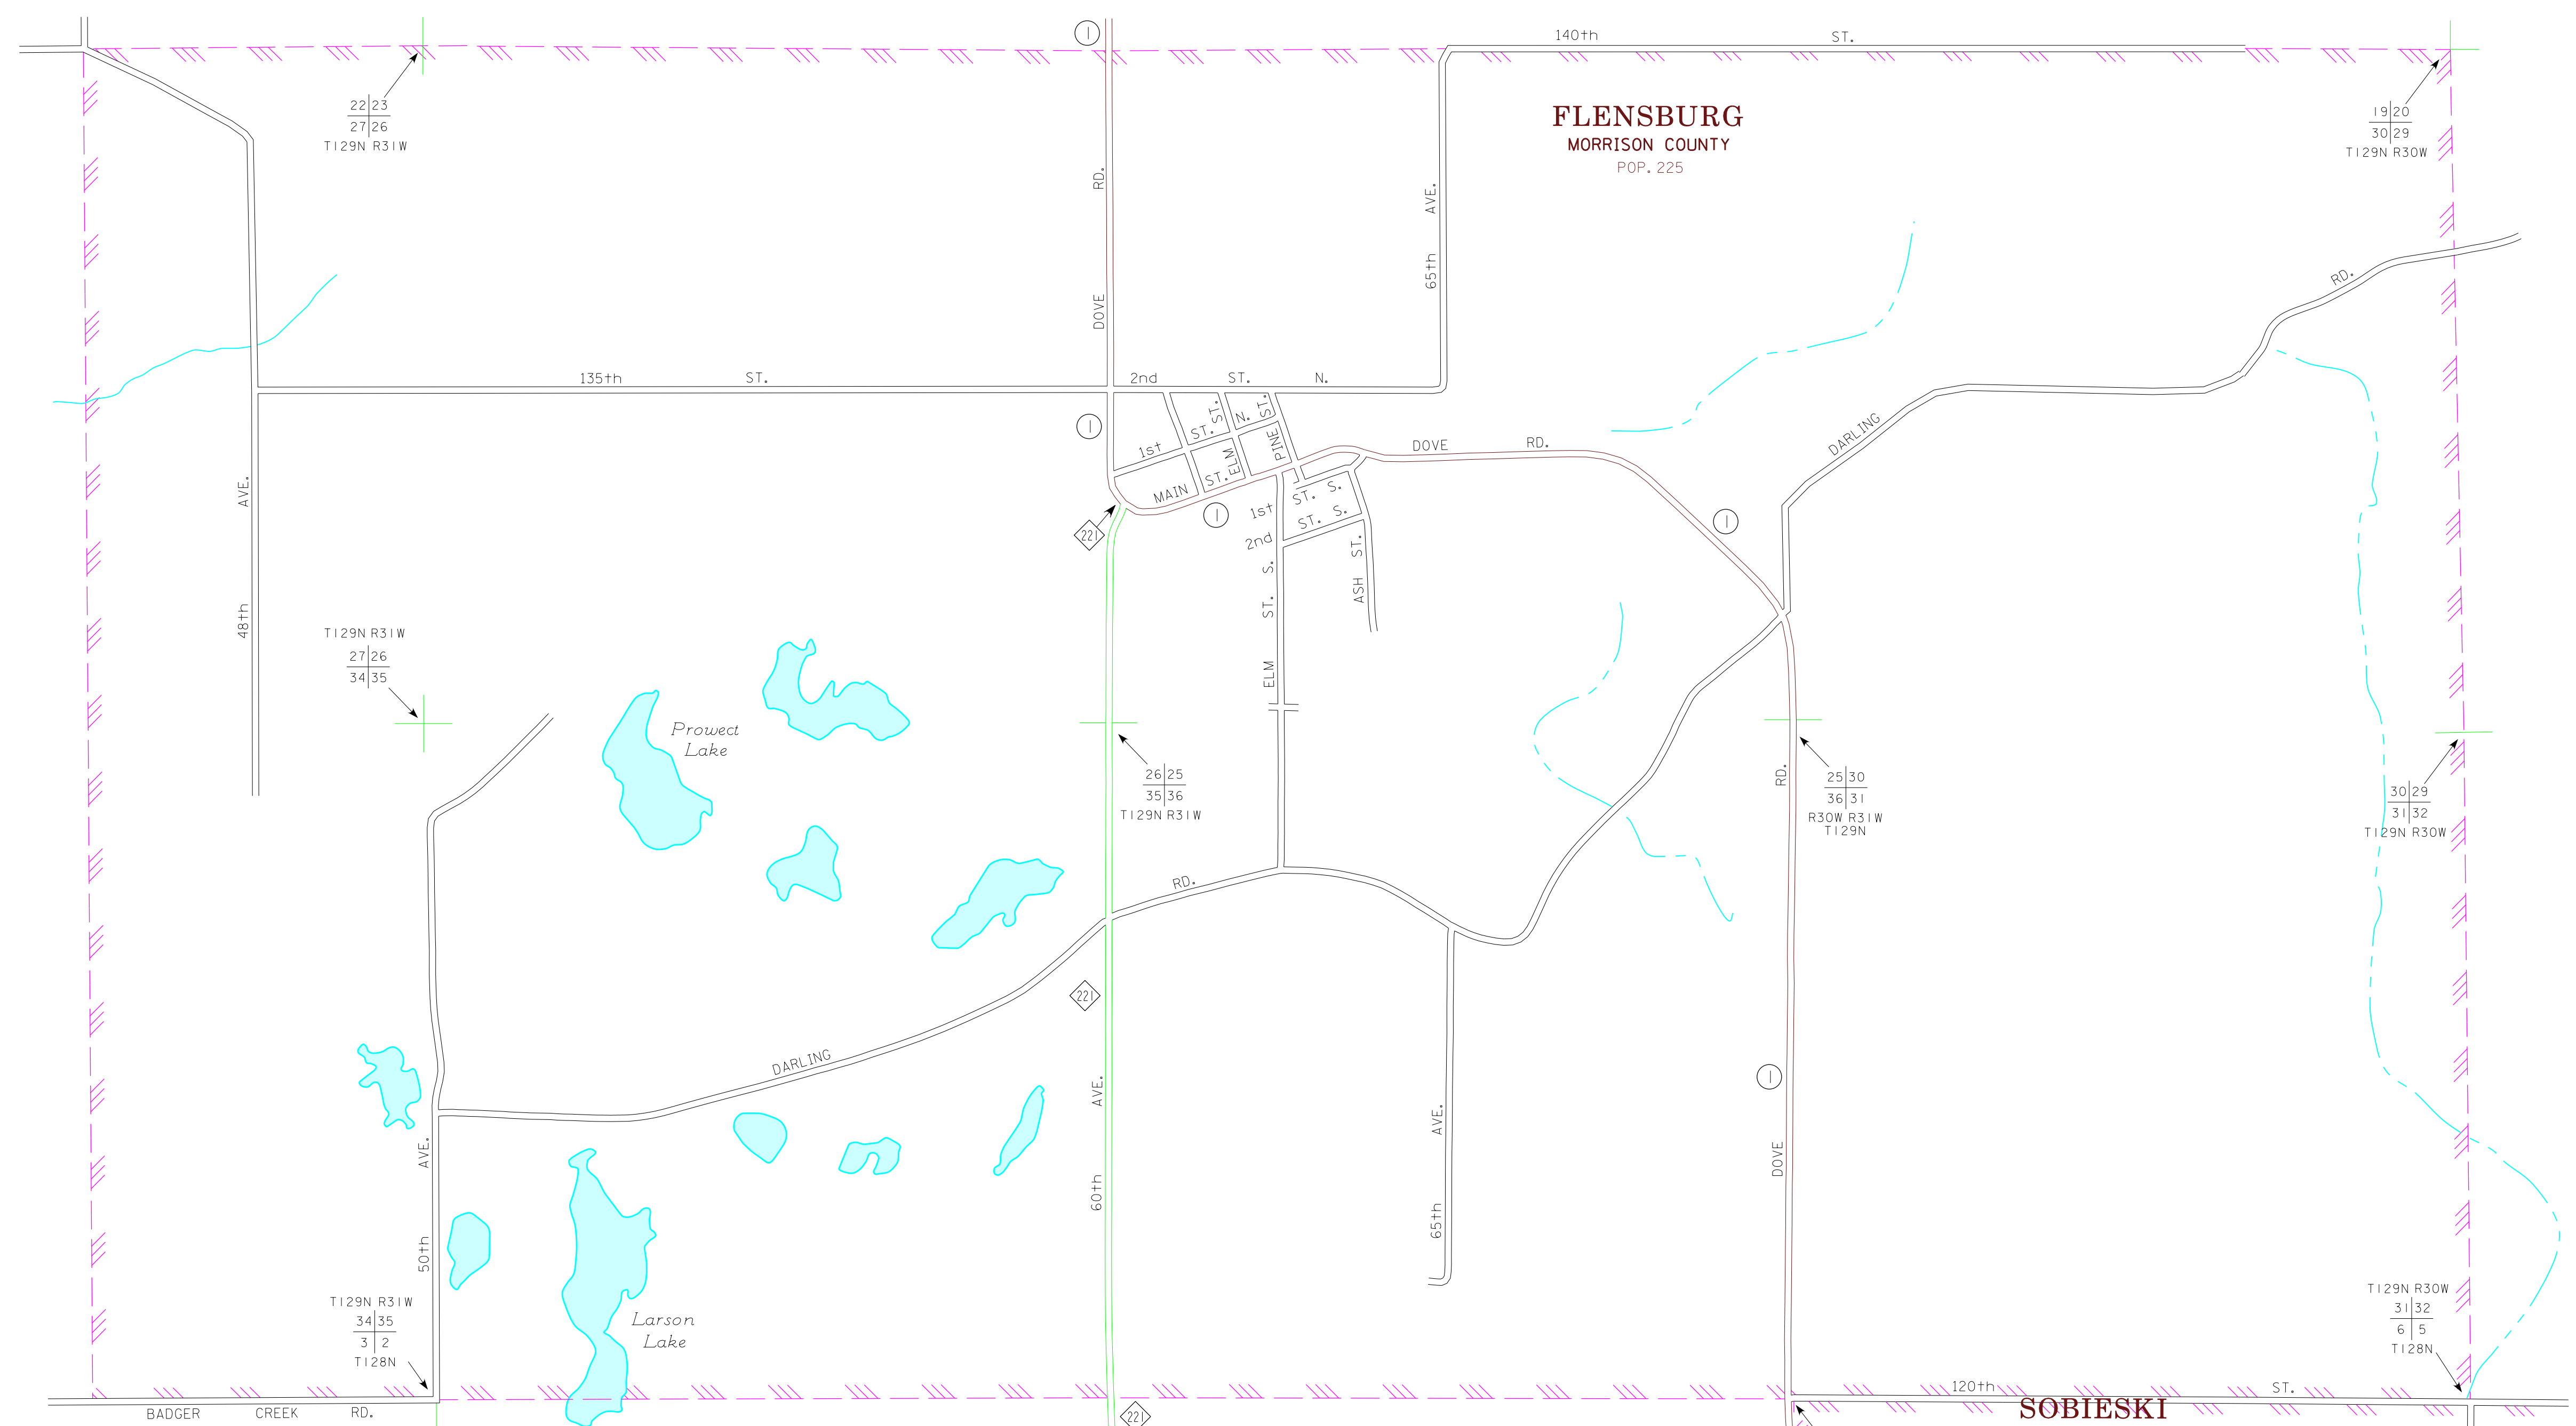

FLENSBURG
MORRISON COUNTY
POP. 225