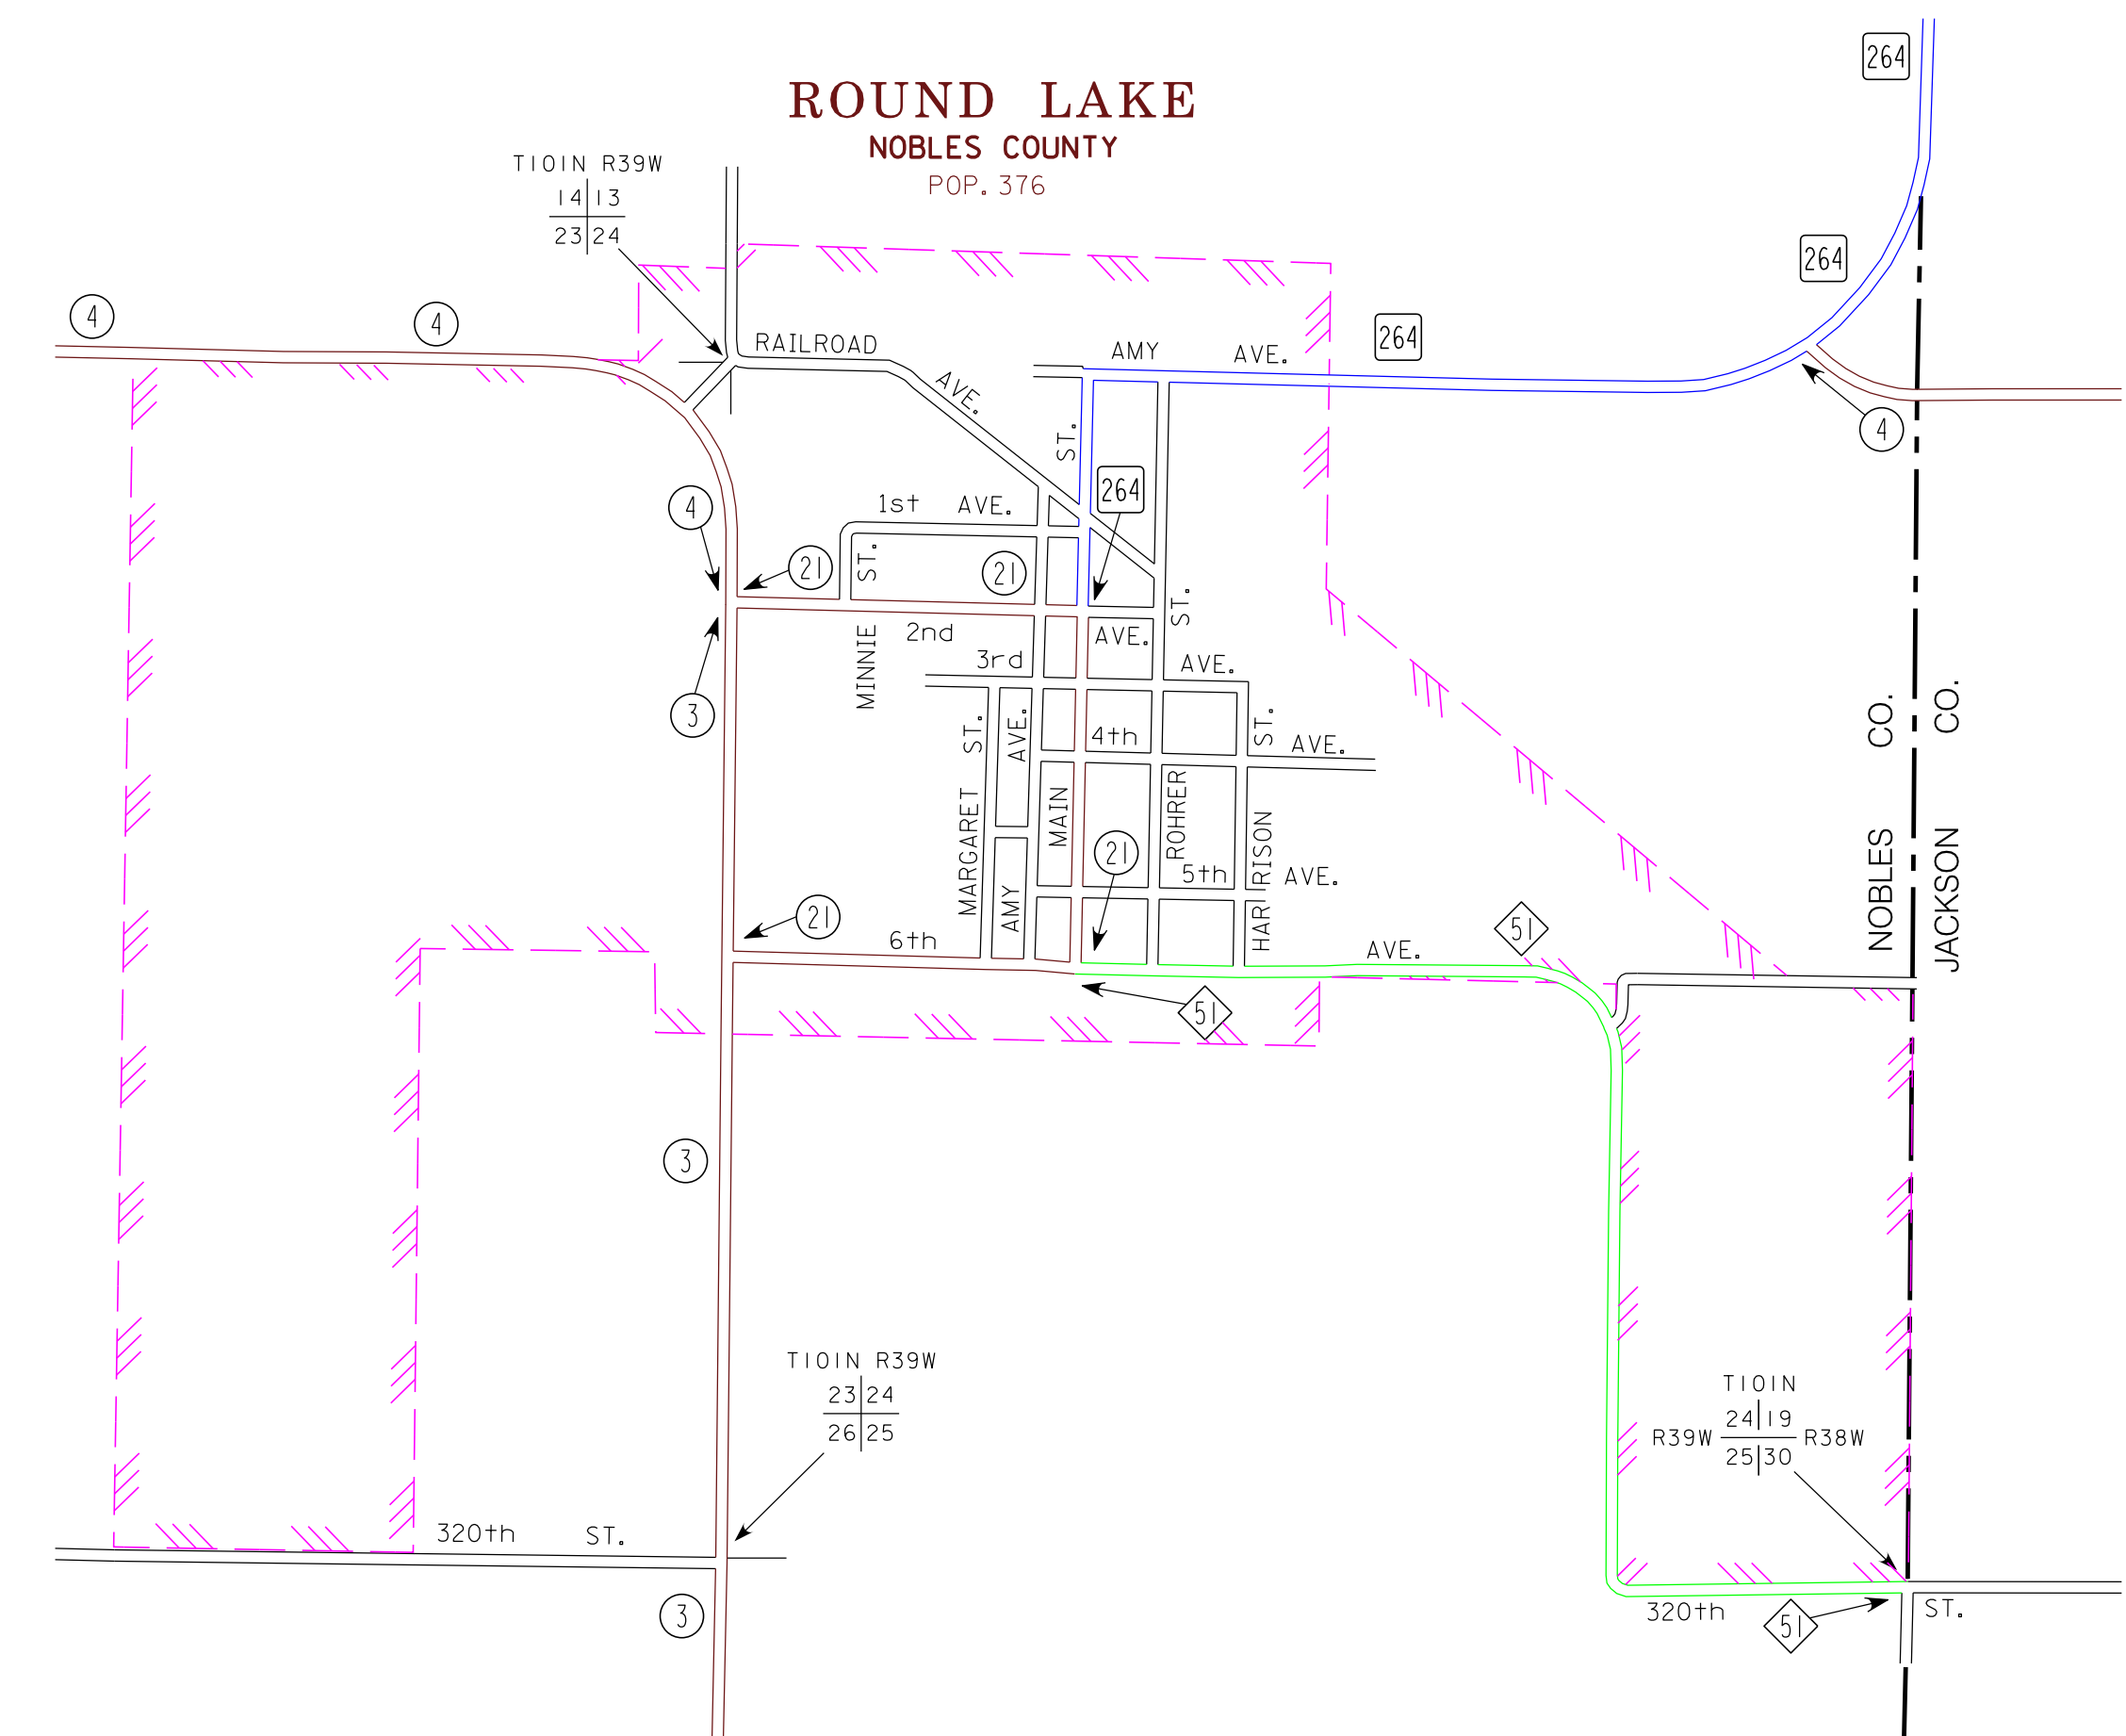

MUNICIPALITIES OF NOBLES CO.

PREPARED BY THE
MINNESOTA DEPARTMENT OF TRANSPORTATION
OFFICE OF TRANSPORTATION SYSTEM MANAGEMENT
IN COOPERATION WITH
U.S. DEPARTMENT OF TRANSPORTATION
FEDERAL HIGHWAY ADMINISTRATION

2015
BASIC DATA - 2009

LEGEND

- INTERSTATE TRUNK HIGHWAY..... (I-95)
- U.S. TRUNK HIGHWAY..... (10)
- STATE TRUNK HIGHWAY..... (55)
- COUNTY STATE AID HIGHWAY..... (23)
- COUNTY ROAD..... (14)
- PUBLIC ROAD..... (16)
- PRIVATE ROAD..... (18)
- CORPORATE LIMITS..... (dashed line)

1. MUNICIPALITIES SHOWN
   ON THIS SHEET
2. BIGELOW
   - BREWSTER
   - KINBRAE
   - ROUND LAKE
   - WILMONT

NOTE: 2010 U.S. CENSUS FIGURES SHOWN FOR ALL MUNICIPALITIES UNLESS OTHERWISE STATED.