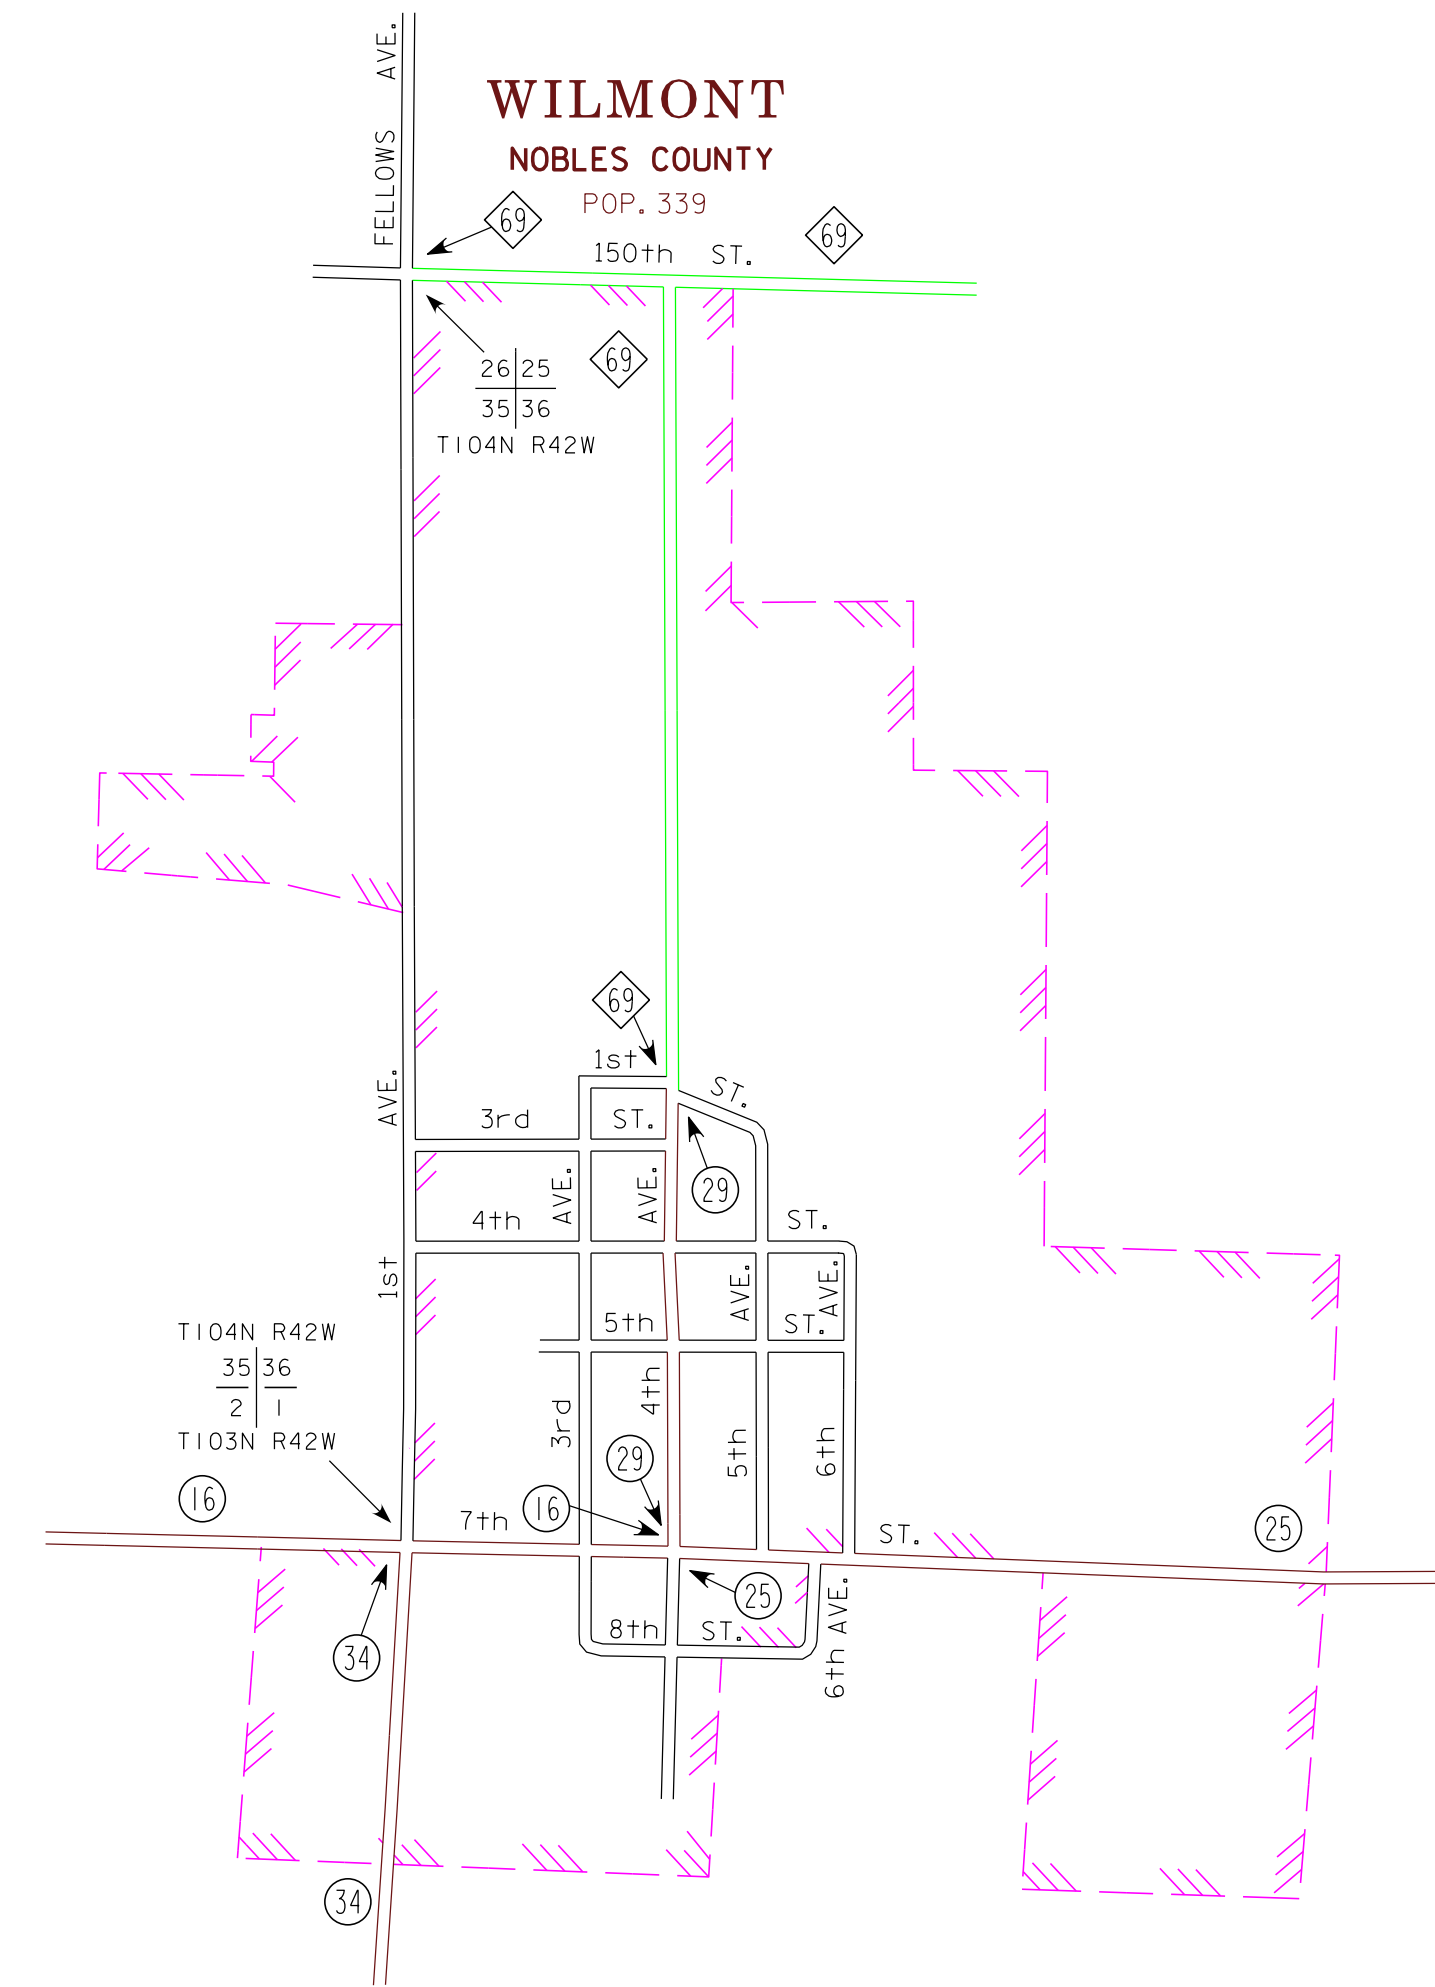

MUNICIPALITIES OF NOBLES CO.

PREPARED BY THE
MINNESOTA DEPARTMENT OF TRANSPORTATION
OFFICE OF TRANSPORTATION SYSTEM MANAGEMENT
IN COOPERATION WITH
U.S. DEPARTMENT OF TRANSPORTATION
FEDERAL HIGHWAY ADMINISTRATION

2015
BASIC DATA - 2009

LEGEND

- INTERSTATE TRUNK HIGHWAY..... (I-95)
- U.S. TRUNK HIGHWAY..... (10)
- STATE TRUNK HIGHWAY..... (55)
- COUNTY STATE AID HIGHWAY..... (23)
- COUNTY ROAD..... (14)
- PUBLIC ROAD..... (16)
- PRIVATE ROAD..... (18)
- CORPORATE LIMITS..... (dashed line)

1. MUNICIPALITIES SHOWN
   ON THIS SHEET
2. BIGELOW
   - BREWSTER
   - KINBRAE
   - ROUND LAKE
   - WILMONT

NOTE: 2010 U.S. CENSUS FIGURES SHOWN FOR ALL MUNICIPALITIES UNLESS OTHERWISE STATED.