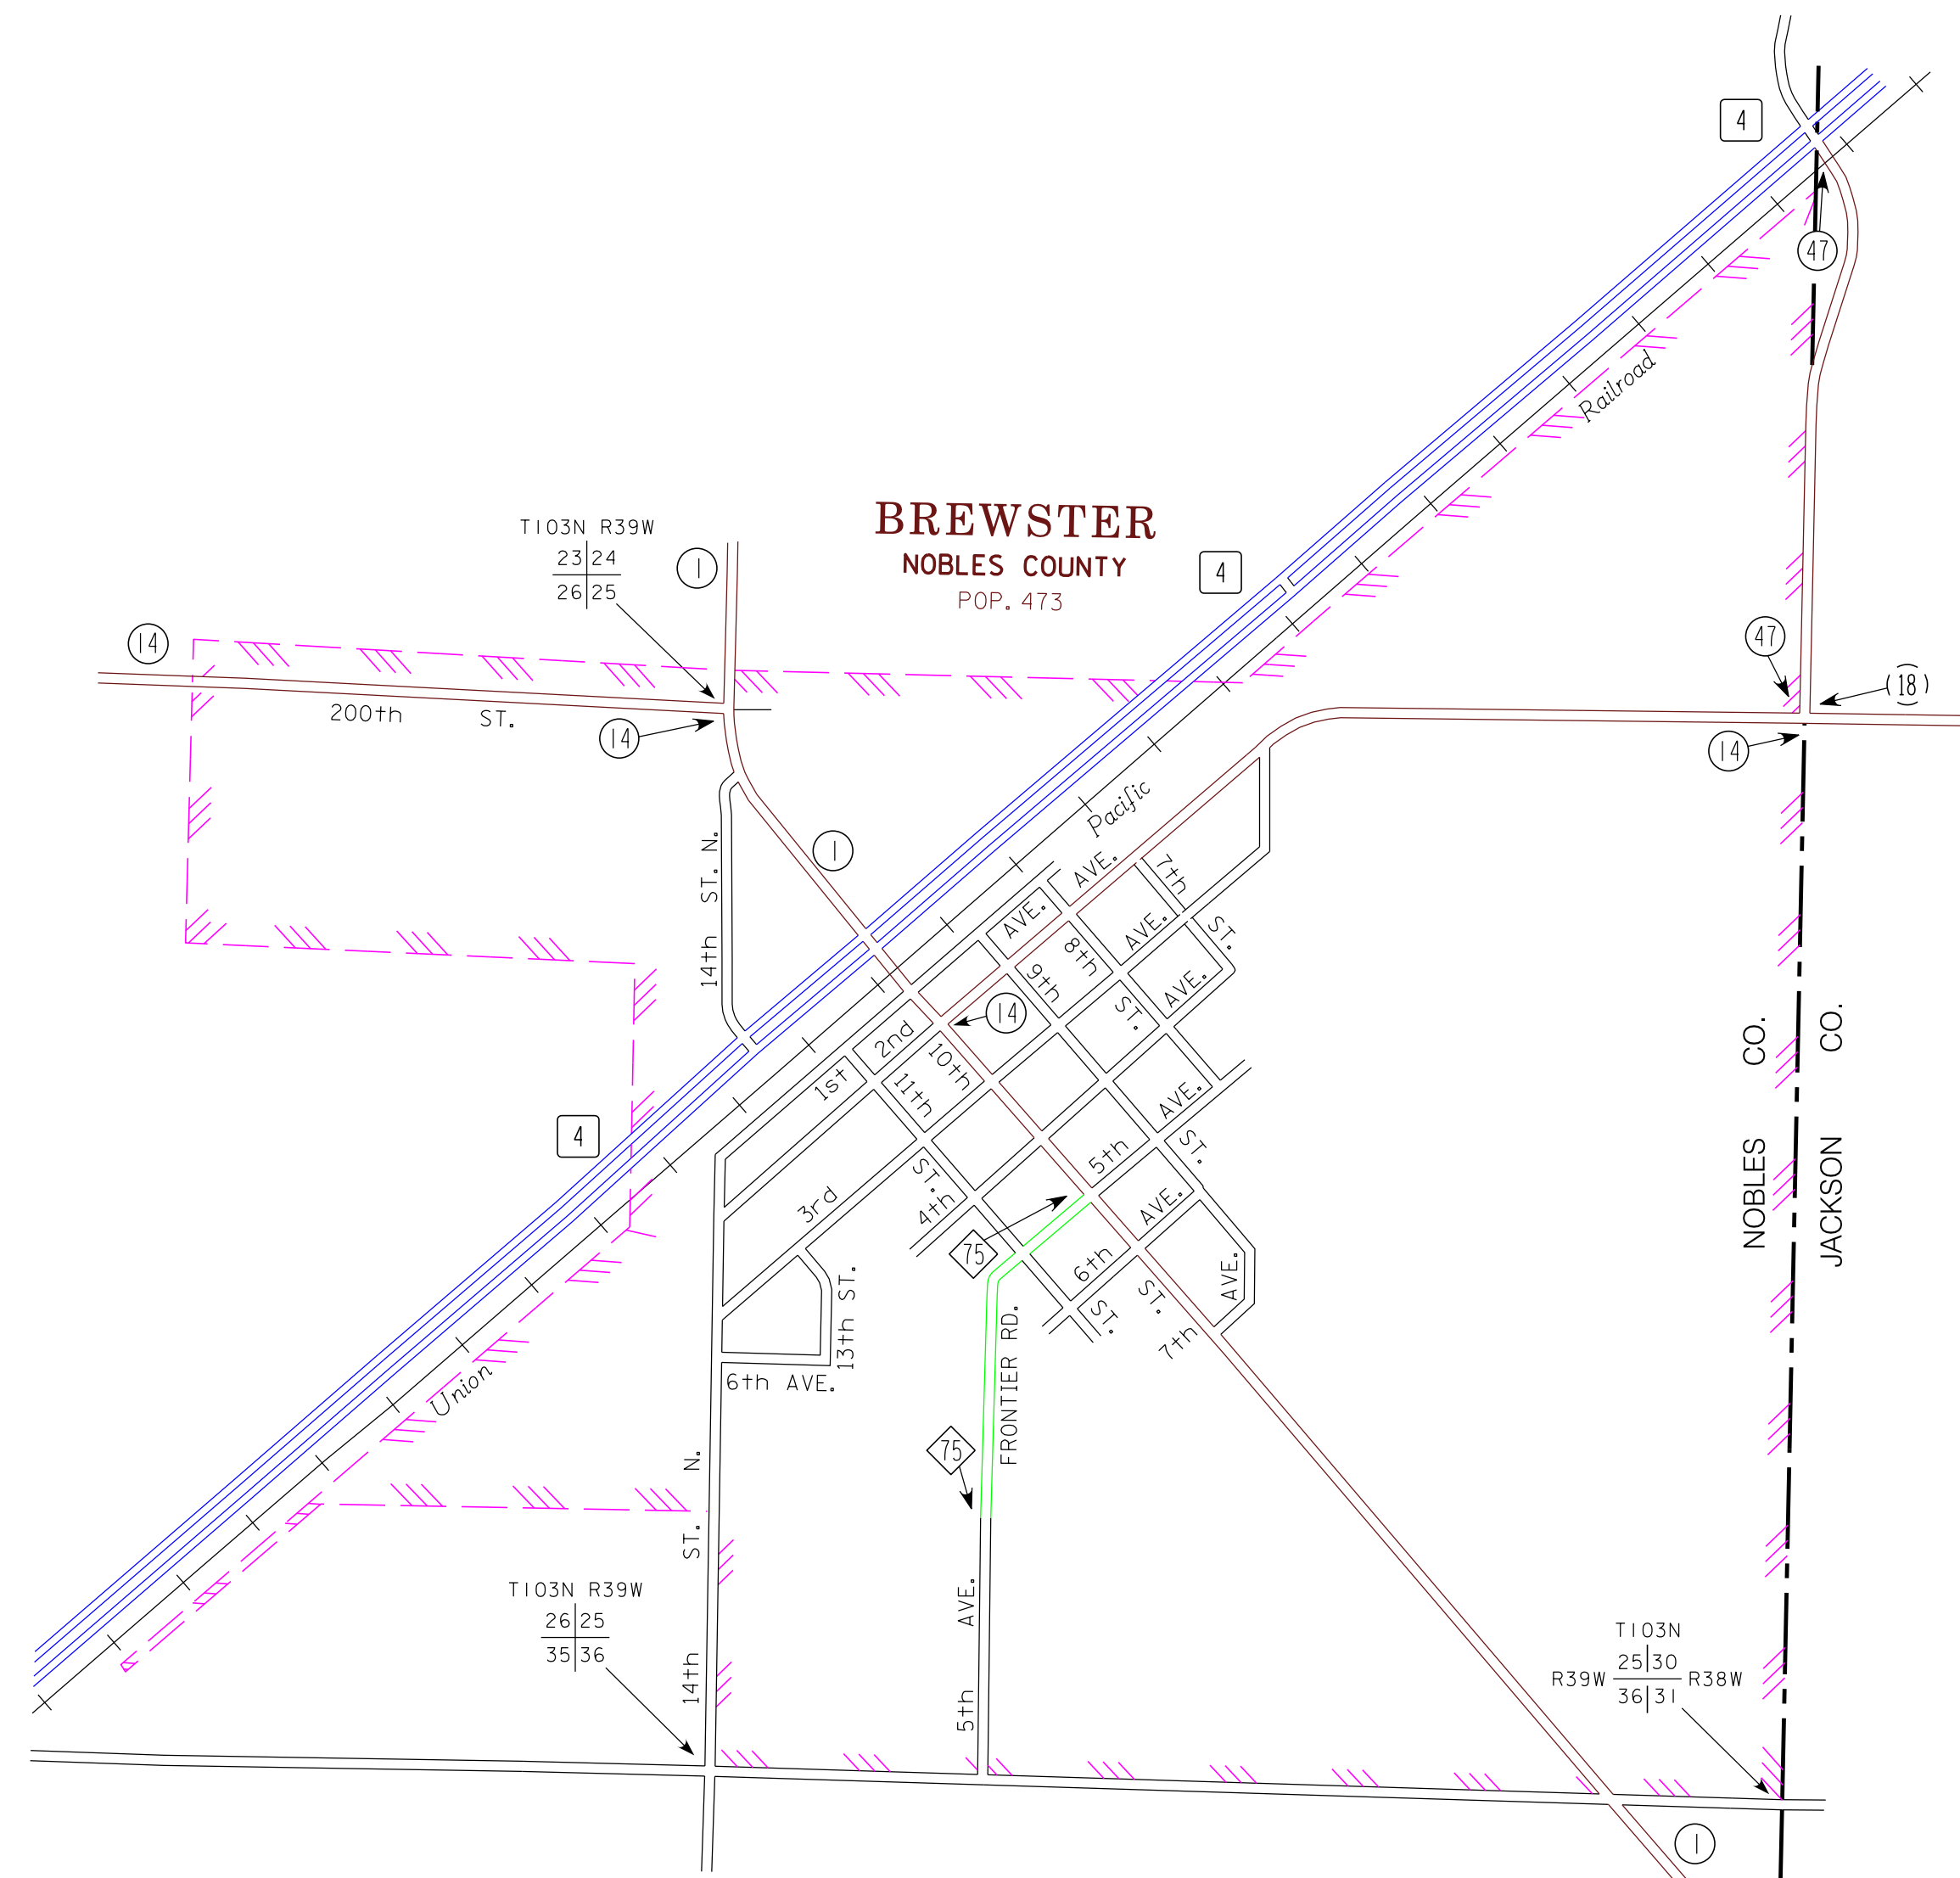

MUNICIPALITIES OF NOBLES CO.

PREPARED BY THE
MINNESOTA DEPARTMENT OF TRANSPORTATION
OFFICE OF TRANSPORTATION SYSTEM MANAGEMENT
IN COOPERATION WITH
U.S. DEPARTMENT OF TRANSPORTATION
FEDERAL HIGHWAY ADMINISTRATION

2015
BASIC DATA - 2009

LEGEND

- INTERSTATE TRUNK HIGHWAY..... (I-95)
- U.S. TRUNK HIGHWAY..... (10)
- STATE TRUNK HIGHWAY..... (55)
- COUNTY STATE AID HIGHWAY..... (23)
- COUNTY ROAD..... (14)
- PUBLIC ROAD..... (16)
- PRIVATE ROAD..... (18)
- CORPORATE LIMITS..... (dashed line)

1. MUNICIPALITIES SHOWN
   ON THIS SHEET
2. BIGELOW
   - BREWSTER
   - KINBRAE
   - ROUND LAKE
   - WILMONT

NOTE: 2010 U.S. CENSUS FIGURES SHOWN FOR ALL MUNICIPALITIES UNLESS OTHERWISE STATED.