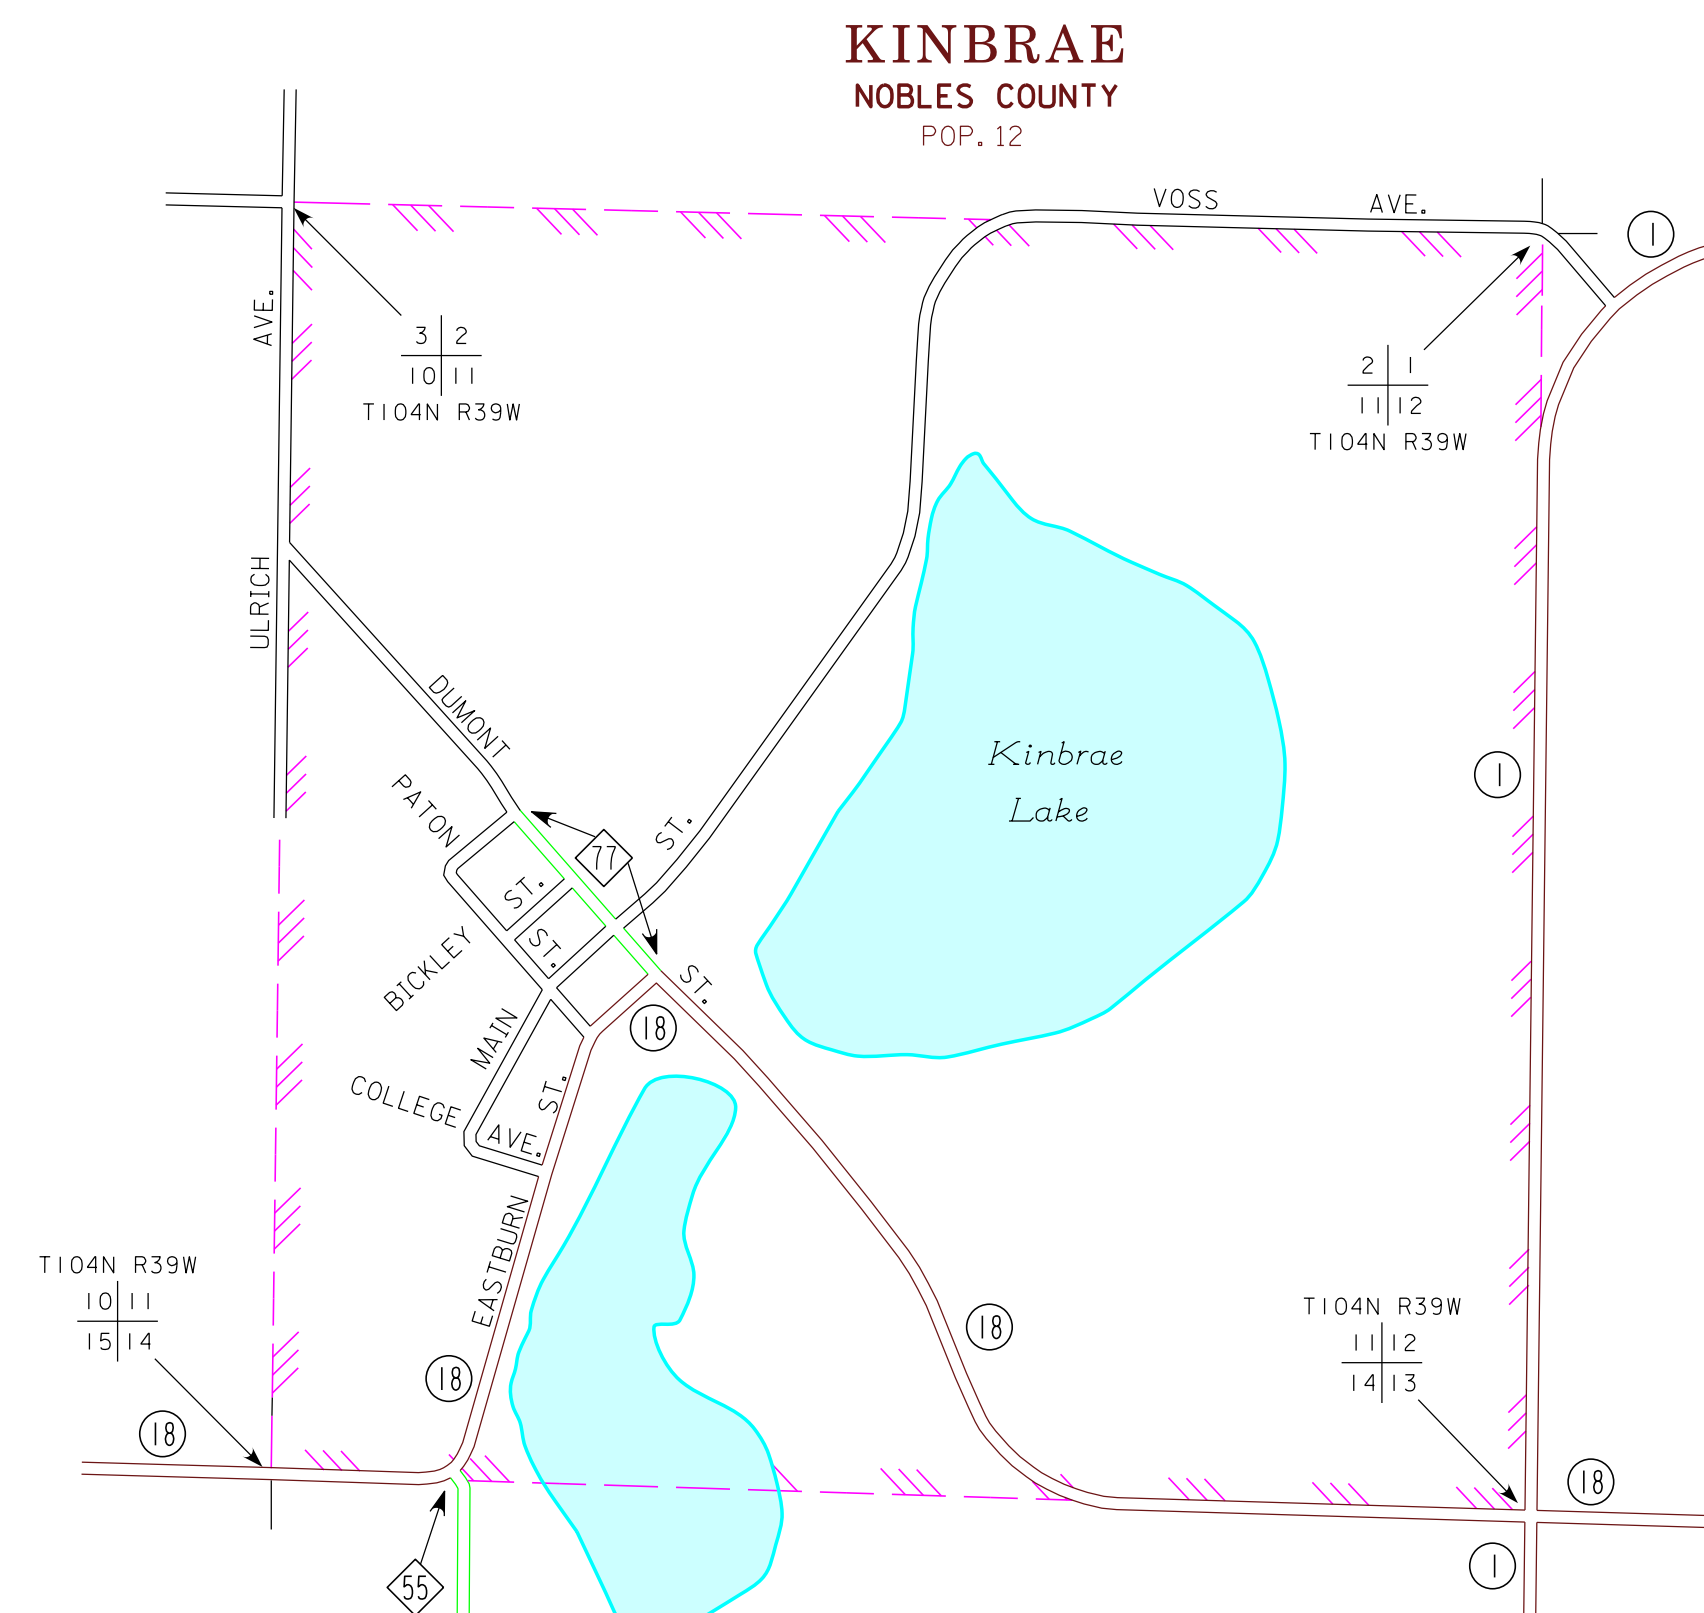

MUNICIPALITIES OF NOBLES CO.

PREPARED BY THE
MINNESOTA DEPARTMENT OF TRANSPORTATION
OFFICE OF TRANSPORTATION SYSTEM MANAGEMENT
IN COOPERATION WITH
U.S. DEPARTMENT OF TRANSPORTATION
FEDERAL HIGHWAY ADMINISTRATION

2015
BASIC DATA - 2009

LEGEND

- INTERSTATE TRUNK HIGHWAY..... (I-95)
- U.S. TRUNK HIGHWAY..... (10)
- STATE TRUNK HIGHWAY..... (55)
- COUNTY STATE AID HIGHWAY..... (23)
- COUNTY ROAD..... (14)
- PUBLIC ROAD..... (16)
- PRIVATE ROAD..... (18)
- CORPORATE LIMITS..... (dashed line)

1. MUNICIPALITIES SHOWN
   ON THIS SHEET
2. BIGELOW
   - BREWSTER
   - KINBRAE
   - ROUND LAKE
   - WILMONT

NOTE: 2010 U.S. CENSUS FIGURES SHOWN FOR ALL MUNICIPALITIES UNLESS OTHERWISE STATED.