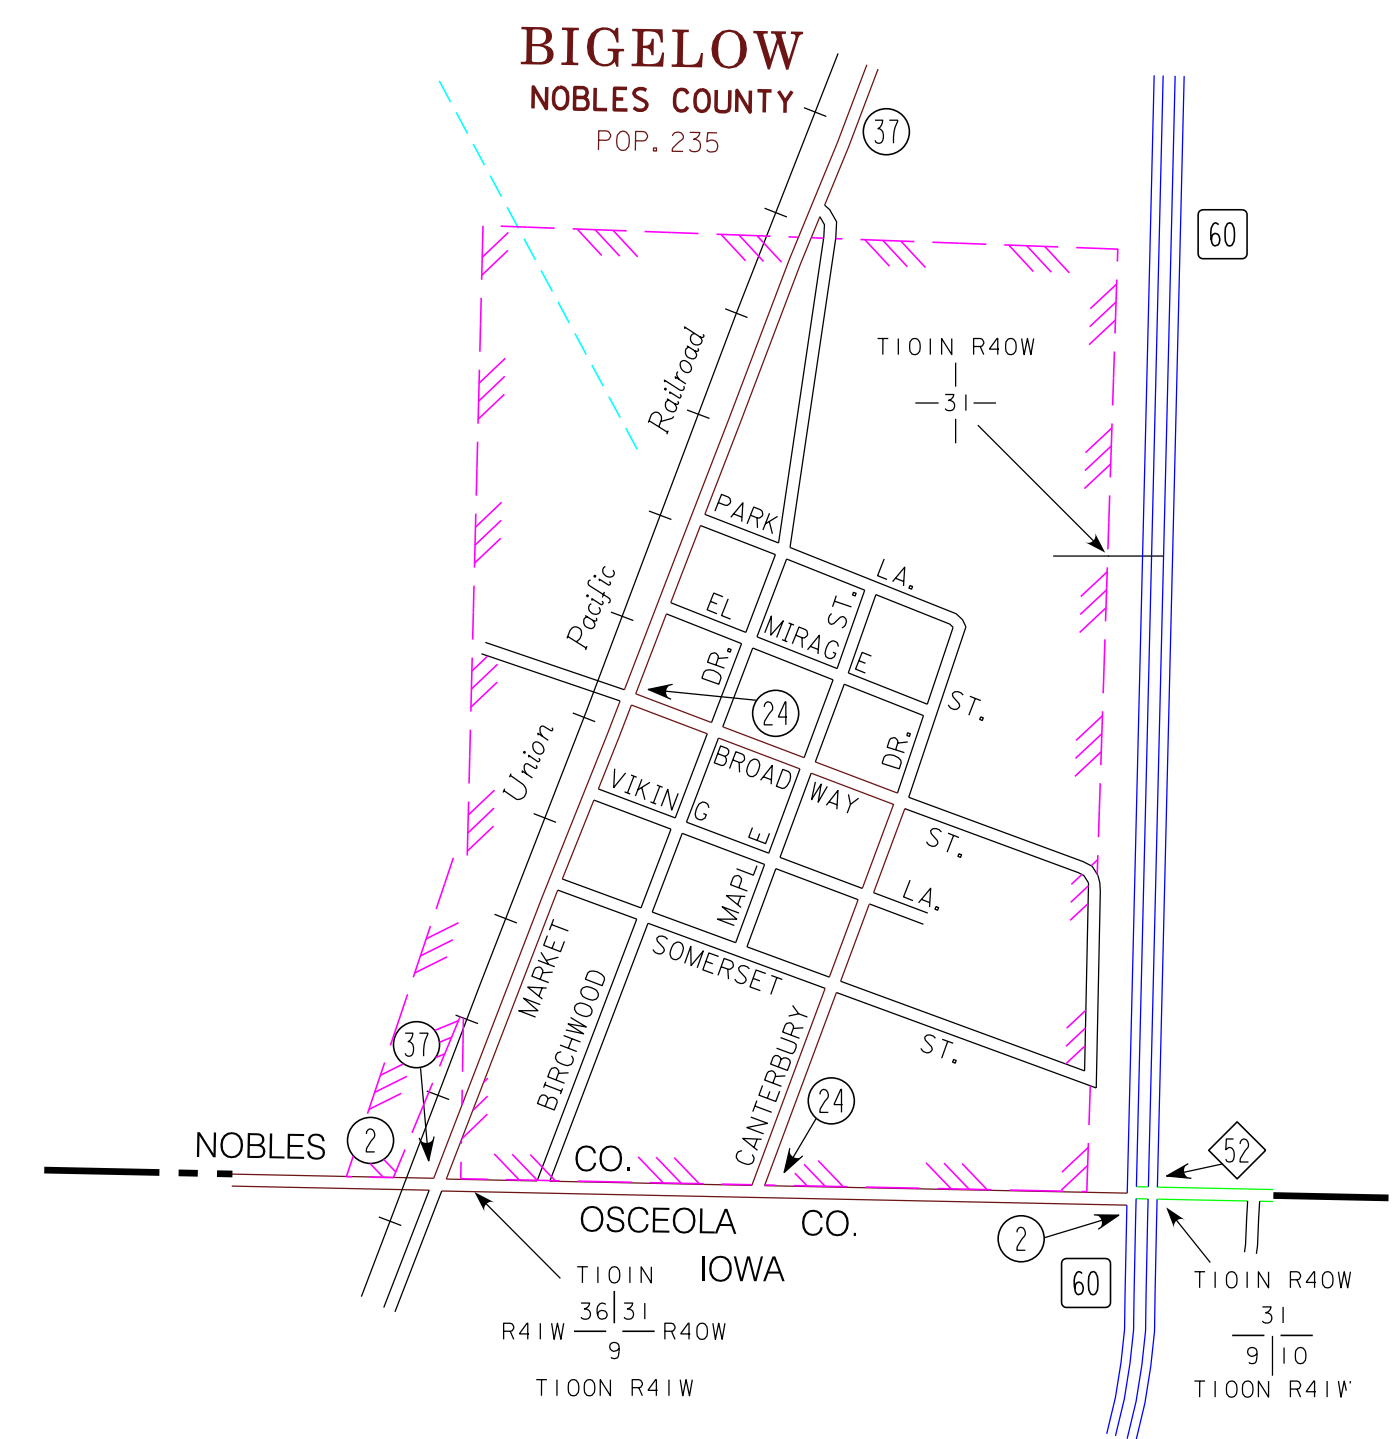

MUNICIPALITIES OF NOBLES CO.

PREPARED BY THE
MINNESOTA DEPARTMENT OF TRANSPORTATION
OFFICE OF TRANSPORTATION SYSTEM MANAGEMENT
IN COOPERATION WITH
U.S. DEPARTMENT OF TRANSPORTATION
FEDERAL HIGHWAY ADMINISTRATION

2015
BASIC DATA - 2009

LEGEND

- INTERSTATE TRUNK HIGHWAY..... (I-95)
- U.S. TRUNK HIGHWAY..... (10)
- STATE TRUNK HIGHWAY..... (55)
- COUNTY STATE AID HIGHWAY..... (23)
- COUNTY ROAD..... (14)
- PUBLIC ROAD..... (16)
- PRIVATE ROAD..... (18)
- CORPORATE LIMITS..... (dashed line)

1. MUNICIPALITIES SHOWN
   ON THIS SHEET
2. BIGELOW
   - BREWSTER
   - KINBRAE
   - ROUND LAKE
   - WILMONT

NOTE: 2010 U.S. CENSUS FIGURES SHOWN FOR ALL MUNICIPALITIES UNLESS OTHERWISE STATED.