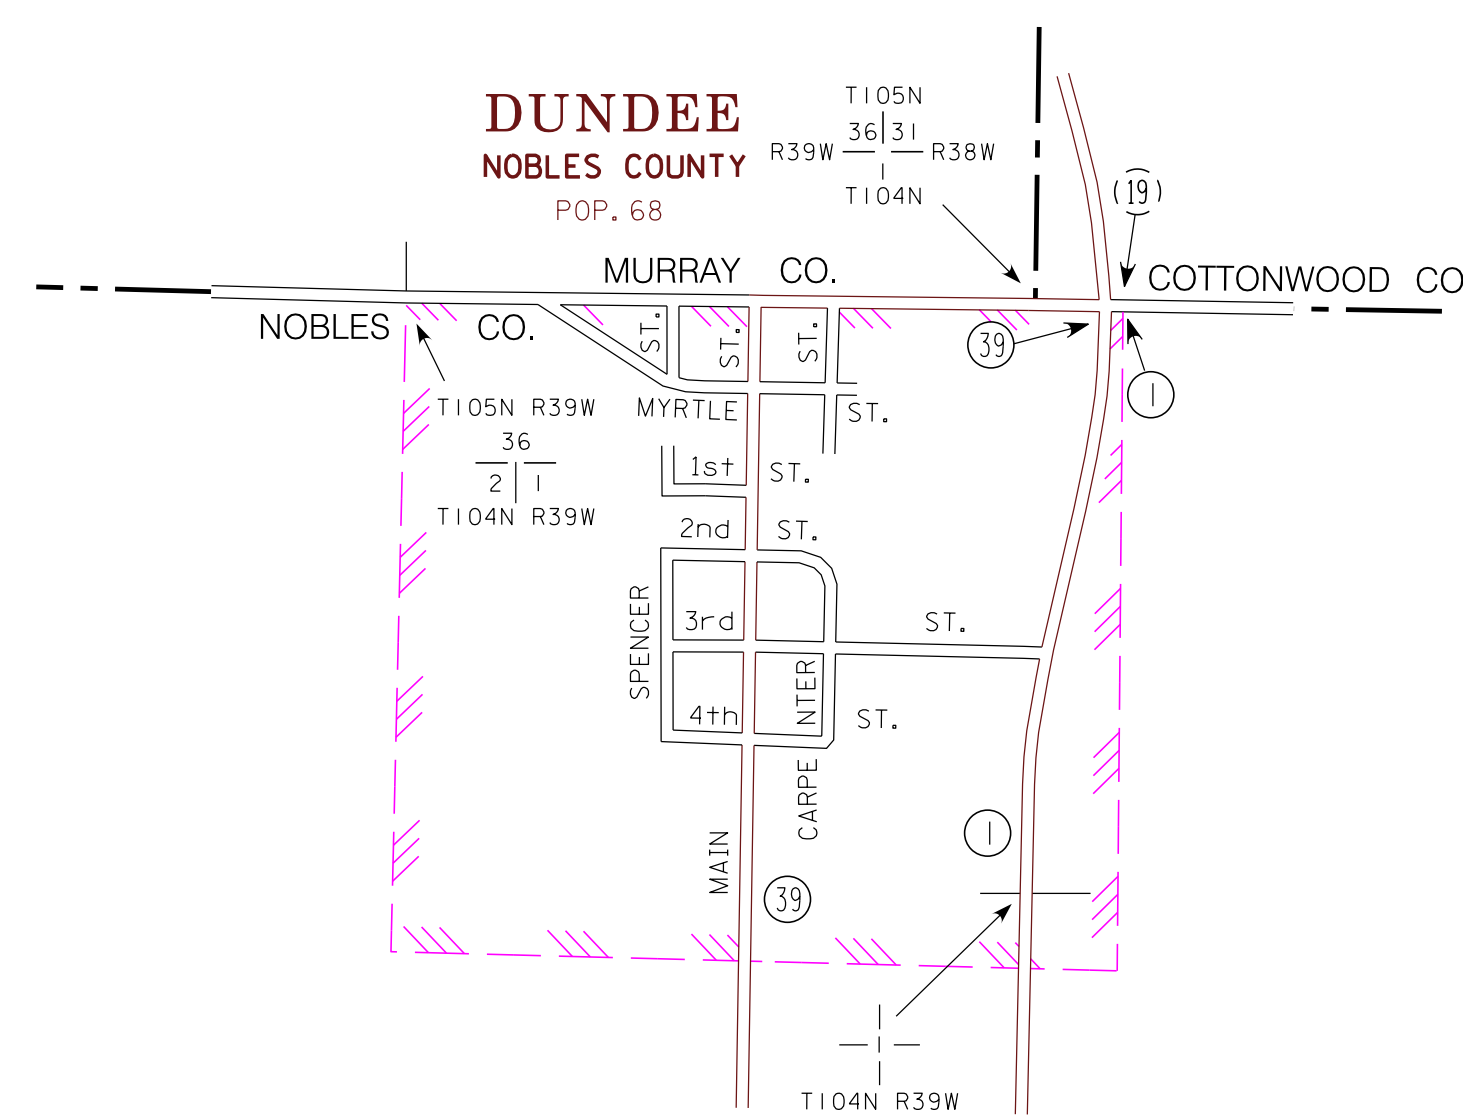

MUNICIPALITIES OF NOBLES CO.

PREPARED BY THE
MINNESOTA DEPARTMENT OF TRANSPORTATION
OFFICE OF TRANSPORTATION SYSTEM MANAGEMENT
IN COOPERATION WITH
U.S. DEPARTMENT OF TRANSPORTATION
FEDERAL HIGHWAY ADMINISTRATION

2015
BASIC DATA - 2009

LEGEND

- INTERSTATE TRUNK HIGHWAY..... (91)
- U.S. TRUNK HIGHWAY..... (90)
- STATE TRUNK HIGHWAY..... (35)
- COUNTY STATE AID HIGHWAY..... (28)
- COUNTY ROAD..... (11)
- PUBLIC ROAD.....
- PRIVATE ROAD.....
- CORPORATE LIMITS.....

MUNICIPALITIES SHOWN
ON THIS SHEET

- ADRIAN
- DUNDEE
- ELLSWORTH
- LISMORE
- RUSHMORE

NOTE: 2010 U.S. CENSUS FIGURES SHOWN FOR ALL MUNICIPALITIES UNLESS OTHERWISE STATED.