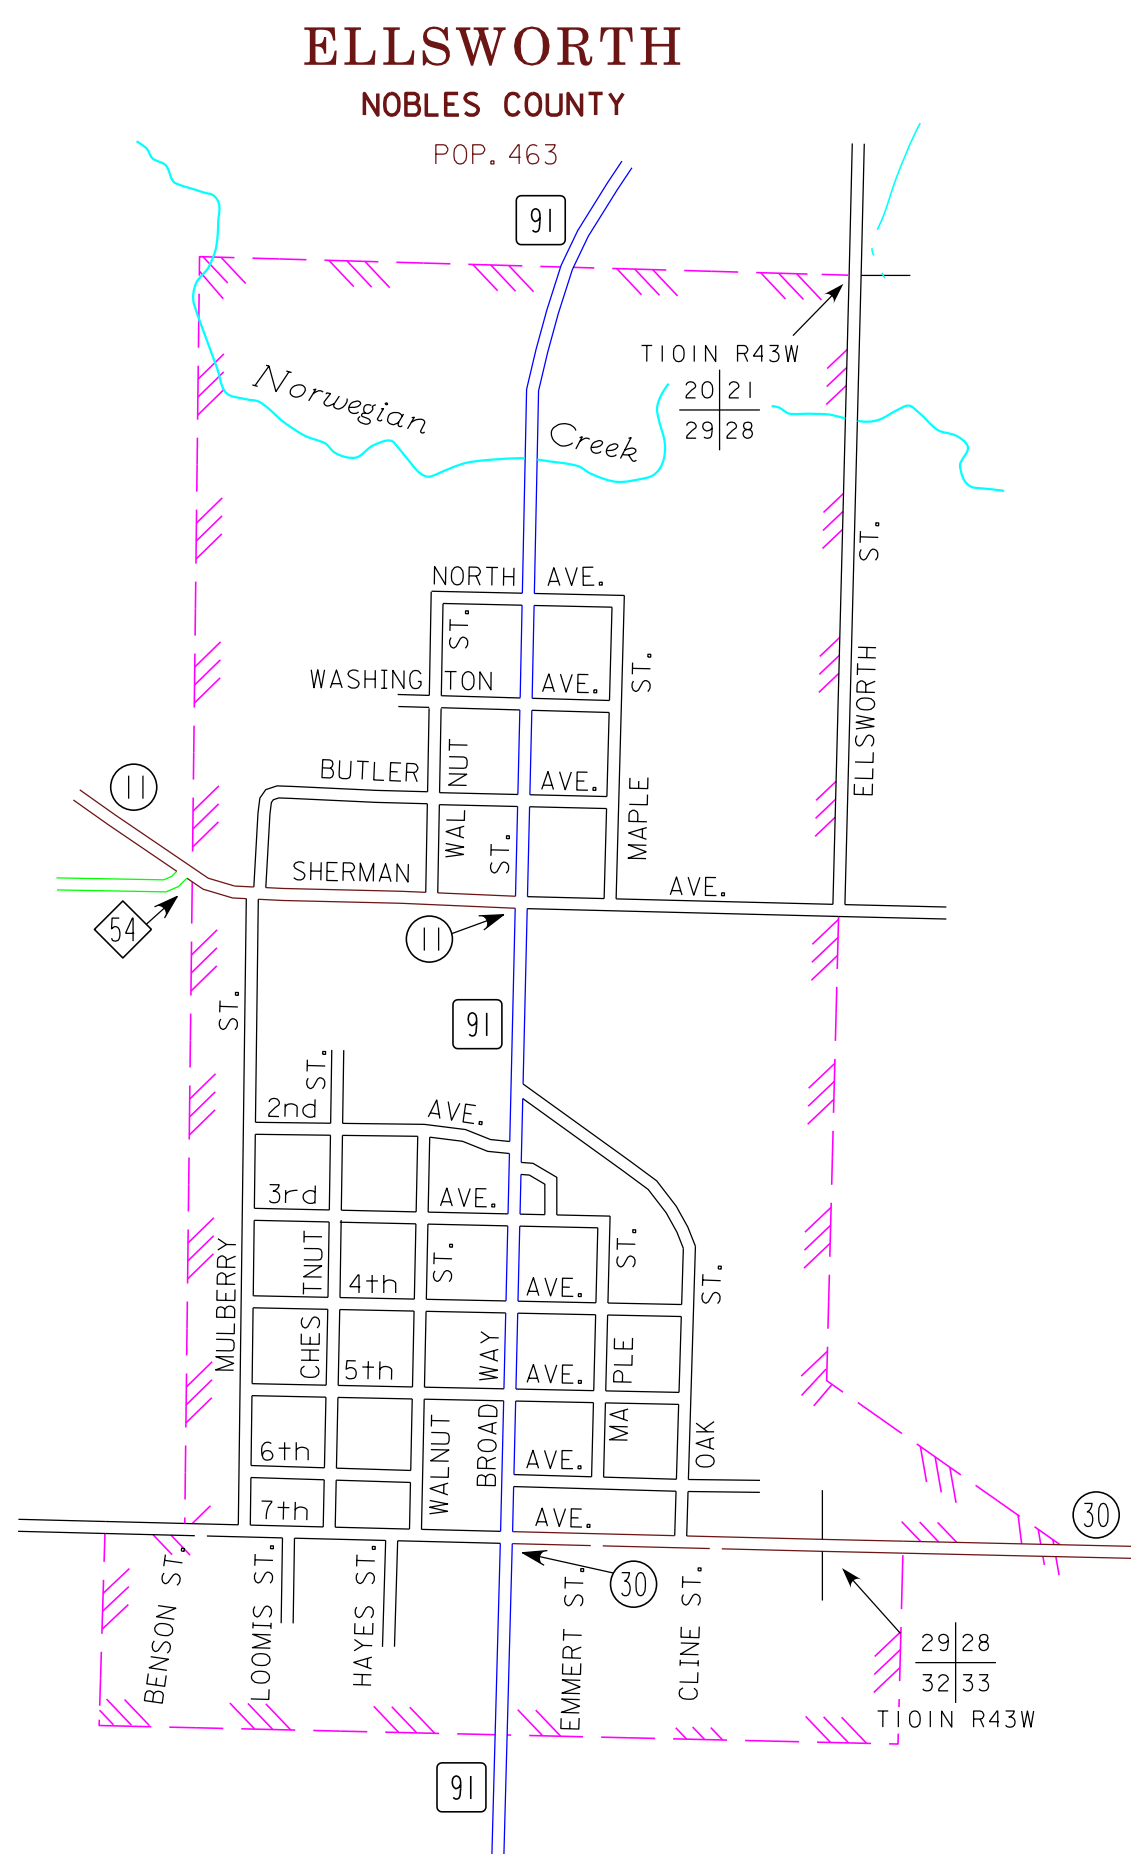

MUNICIPALITIES OF NOBLES CO.

PREPARED BY THE
MINNESOTA DEPARTMENT OF TRANSPORTATION
OFFICE OF TRANSPORTATION SYSTEM MANAGEMENT
IN COOPERATION WITH
U.S. DEPARTMENT OF TRANSPORTATION
FEDERAL HIGHWAY ADMINISTRATION

2015
BASIC DATA - 2009

LEGEND

- INTERSTATE TRUNK HIGHWAY..... (91)
- U.S. TRUNK HIGHWAY..... (90)
- STATE TRUNK HIGHWAY..... (35)
- COUNTY STATE AID HIGHWAY..... (28)
- COUNTY ROAD..... (11)
- PUBLIC ROAD.....
- PRIVATE ROAD.....
- CORPORATE LIMITS.....

MUNICIPALITIES SHOWN
ON THIS SHEET

- ADRIAN
- DUNDEE
- ELLSWORTH
- LISMORE
- RUSHMORE

NOTE: 2010 U.S. CENSUS FIGURES SHOWN FOR ALL MUNICIPALITIES UNLESS OTHERWISE STATED.