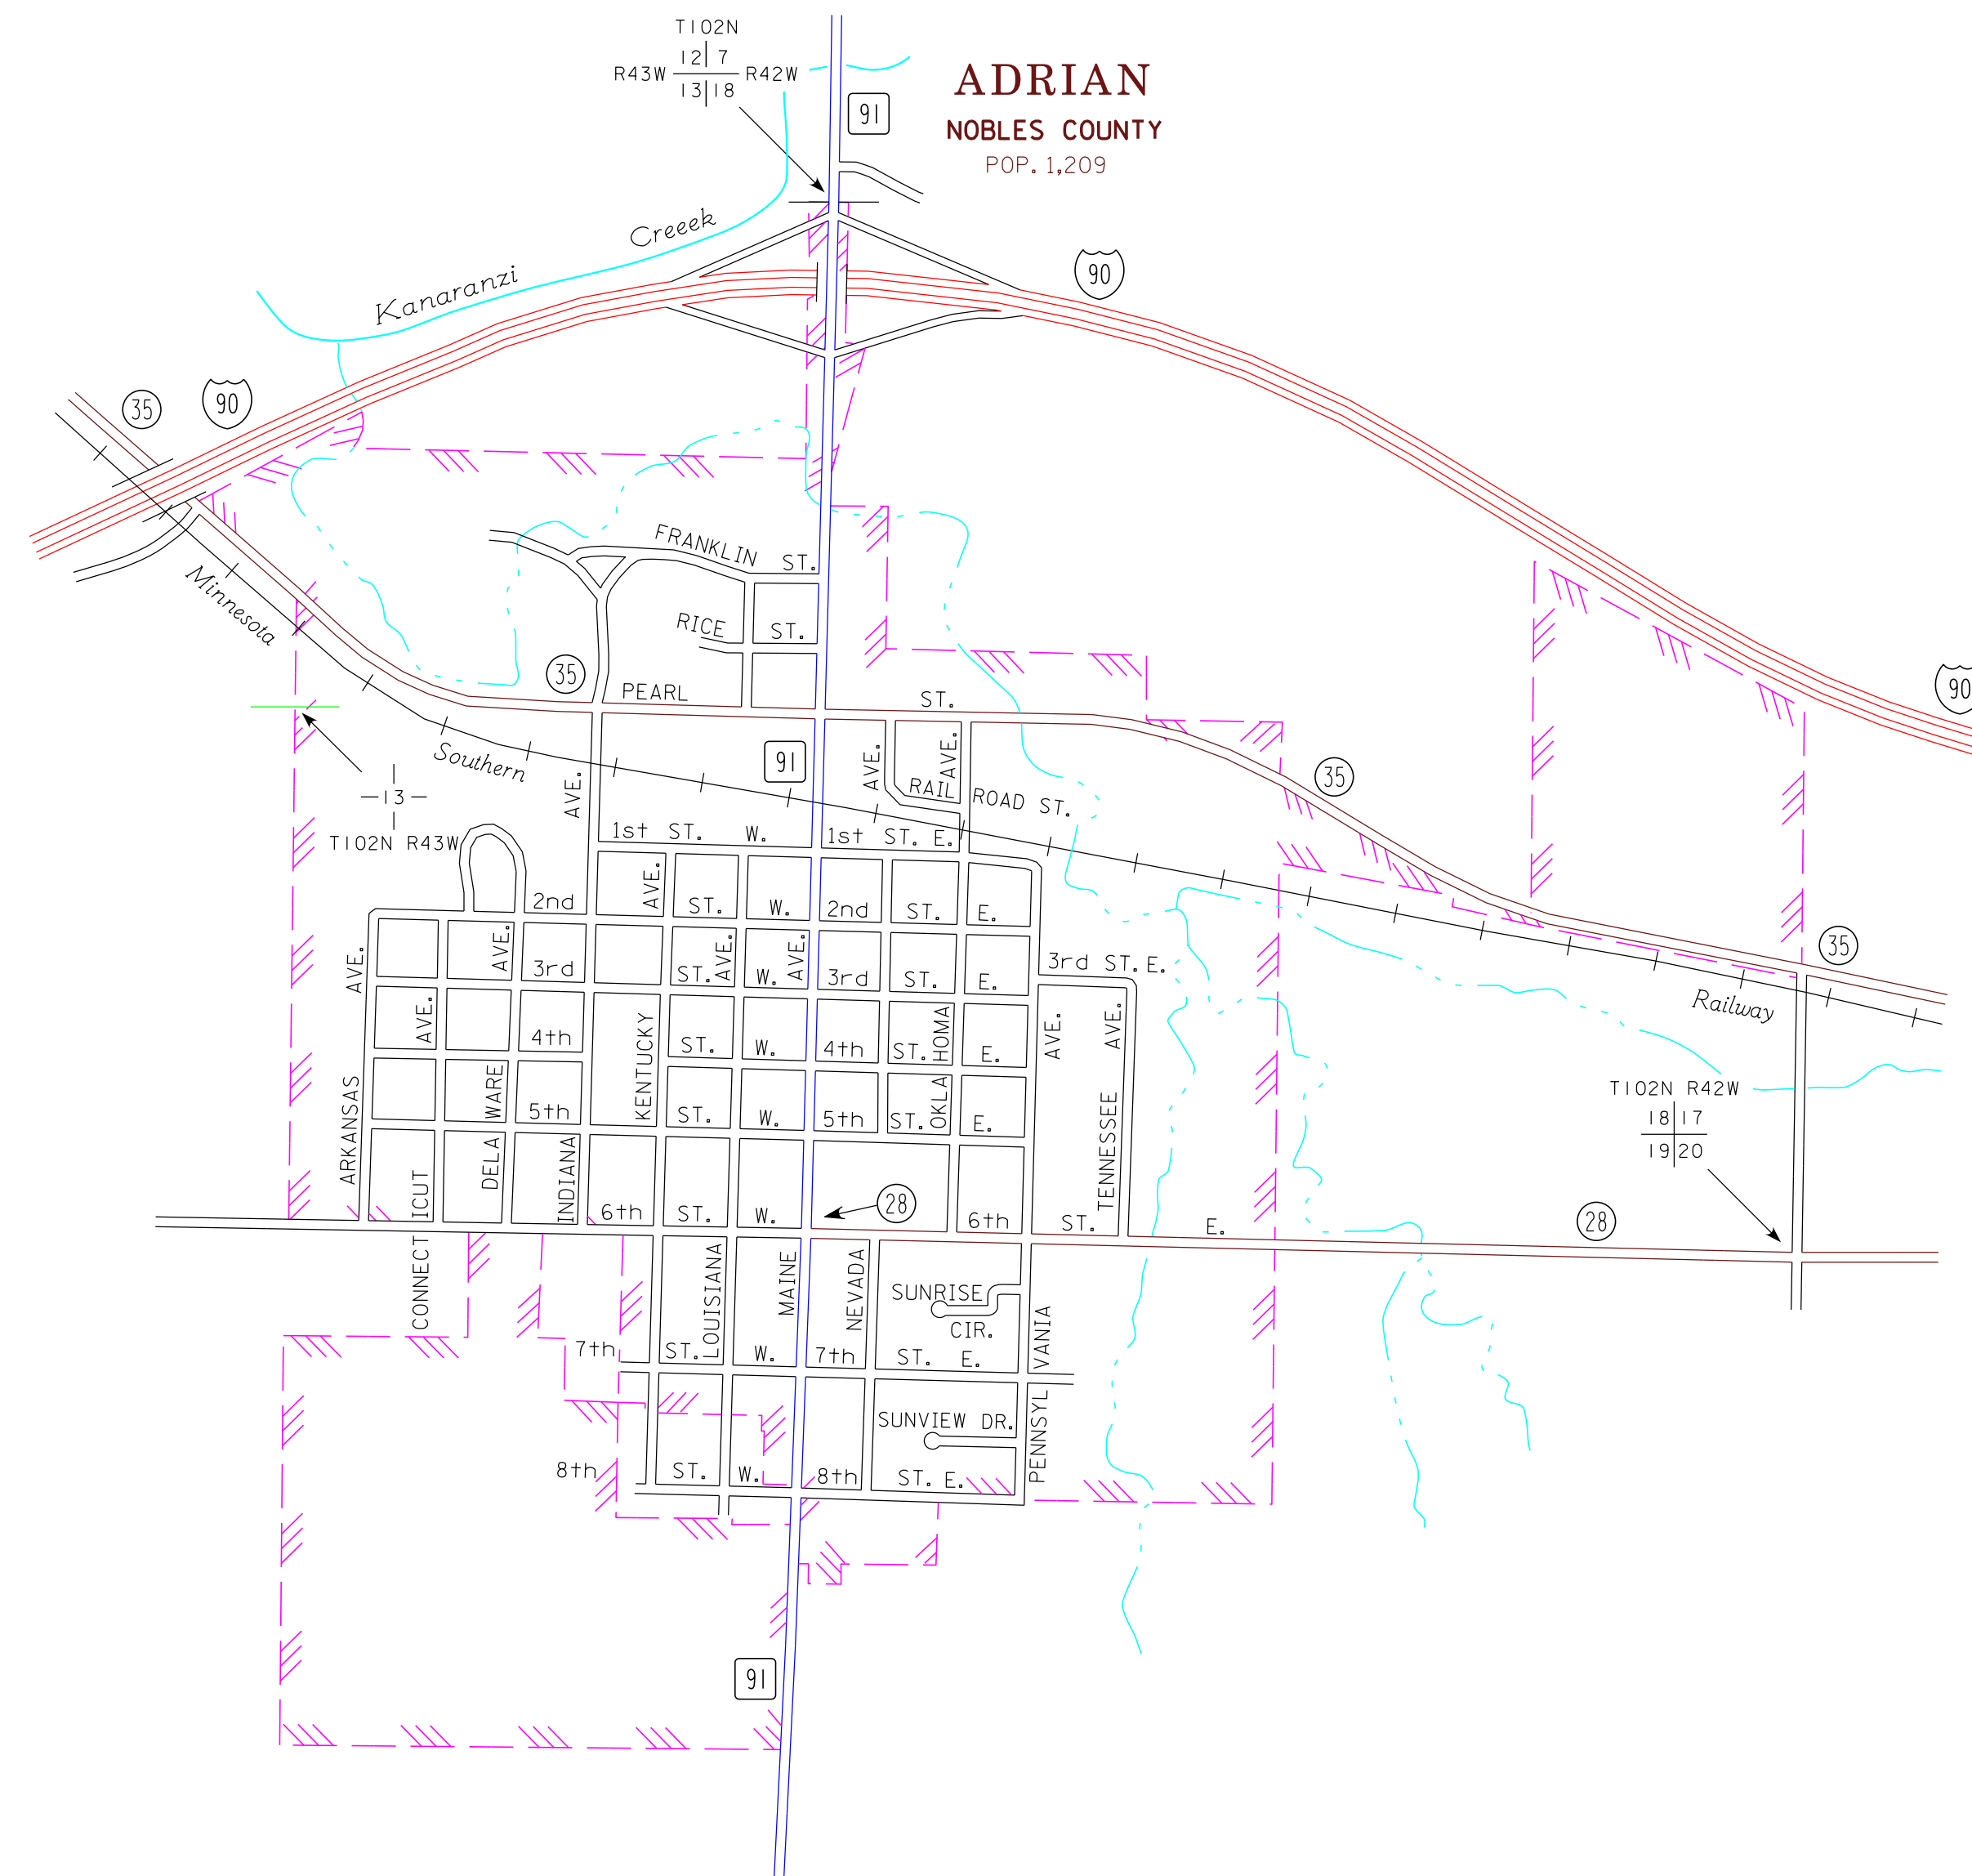

MUNICIPALITIES OF NOBLES CO.

PREPARED BY THE
MINNESOTA DEPARTMENT OF TRANSPORTATION
OFFICE OF TRANSPORTATION SYSTEM MANAGEMENT
IN COOPERATION WITH
U.S. DEPARTMENT OF TRANSPORTATION
FEDERAL HIGHWAY ADMINISTRATION

2015
BASIC DATA - 2009

LEGEND

- INTERSTATE TRUNK HIGHWAY..... (91)
- U.S. TRUNK HIGHWAY..... (90)
- STATE TRUNK HIGHWAY..... (35)
- COUNTY STATE AID HIGHWAY..... (28)
- COUNTY ROAD..... (11)
- PUBLIC ROAD.....
- PRIVATE ROAD.....
- CORPORATE LIMITS.....

MUNICIPALITIES SHOWN
ON THIS SHEET

- ADRIAN
- DUNDEE
- ELLSWORTH
- LISMORE
- RUSHMORE

NOTE: 2010 U.S. CENSUS FIGURES SHOWN FOR ALL MUNICIPALITIES UNLESS OTHERWISE STATED.