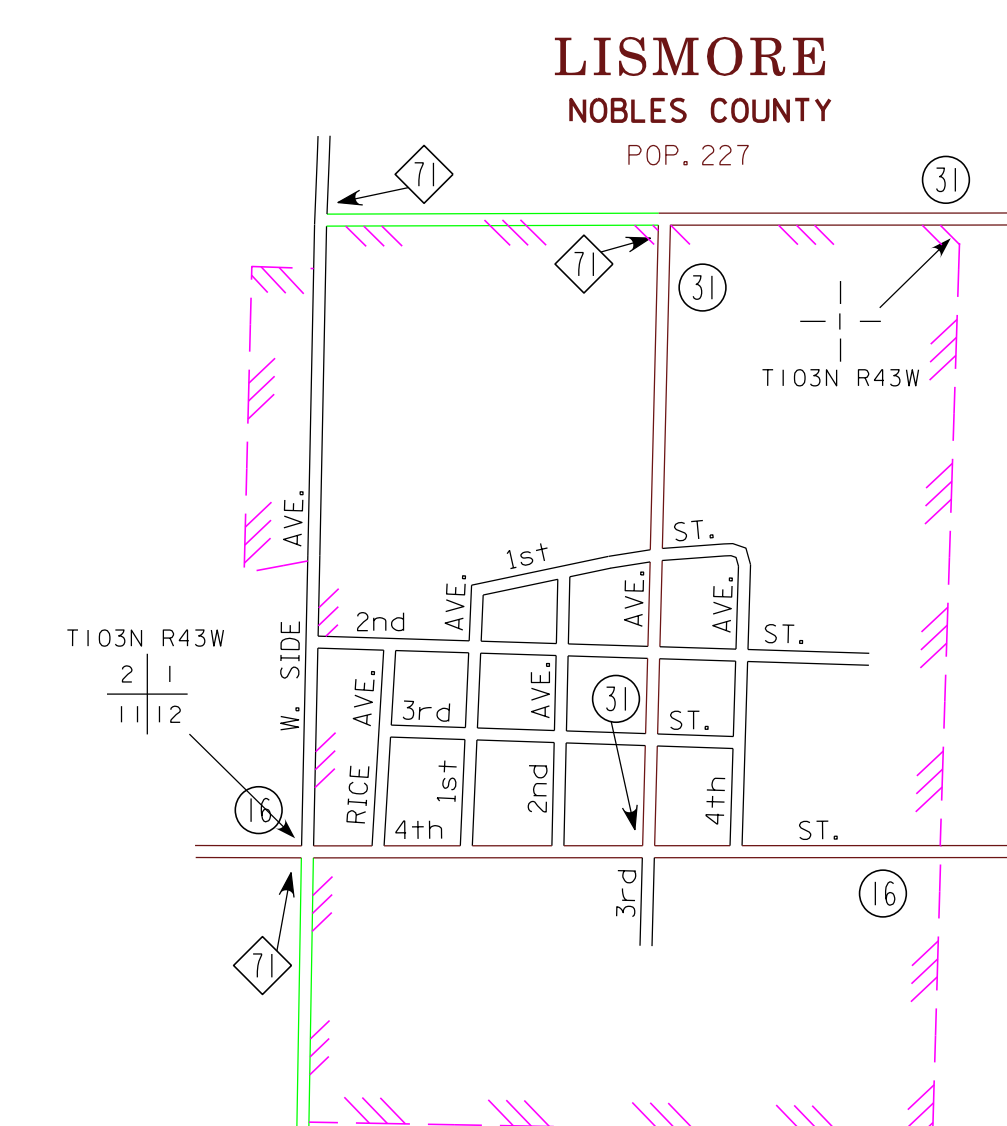

MUNICIPALITIES OF NOBLES CO.

PREPARED BY THE
MINNESOTA DEPARTMENT OF TRANSPORTATION
OFFICE OF TRANSPORTATION SYSTEM MANAGEMENT
IN COOPERATION WITH
U.S. DEPARTMENT OF TRANSPORTATION
FEDERAL HIGHWAY ADMINISTRATION

2015
BASIC DATA - 2009

LEGEND

- INTERSTATE TRUNK HIGHWAY..... (91)
- U.S. TRUNK HIGHWAY..... (90)
- STATE TRUNK HIGHWAY..... (35)
- COUNTY STATE AID HIGHWAY..... (28)
- COUNTY ROAD..... (11)
- PUBLIC ROAD.....
- PRIVATE ROAD.....
- CORPORATE LIMITS.....

MUNICIPALITIES SHOWN
ON THIS SHEET

- ADRIAN
- DUNDEE
- ELLSWORTH
- LISMORE
- RUSHMORE

NOTE: 2010 U.S. CENSUS FIGURES SHOWN FOR ALL MUNICIPALITIES UNLESS OTHERWISE STATED.