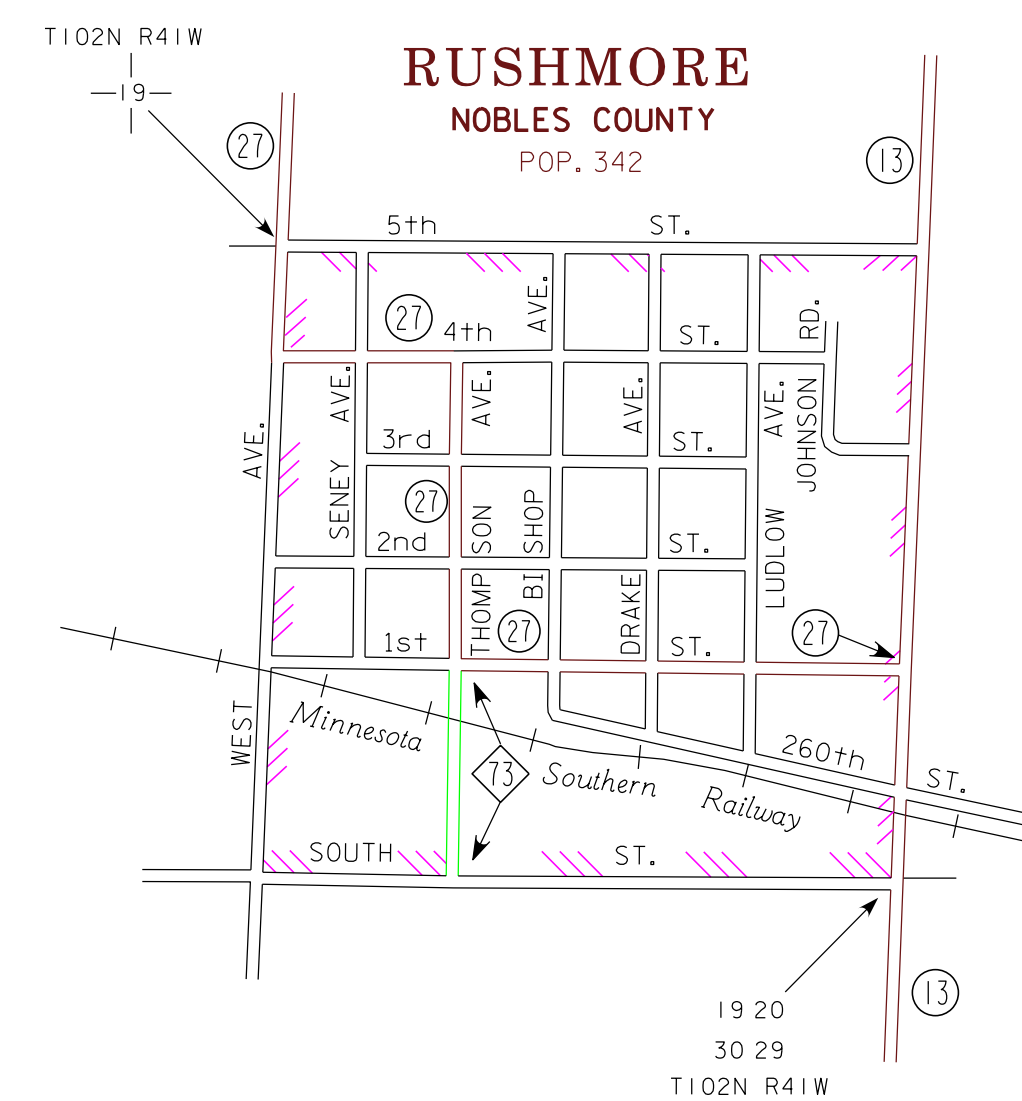

MUNICIPALITIES OF NOBLES CO.

PREPARED BY THE
MINNESOTA DEPARTMENT OF TRANSPORTATION
OFFICE OF TRANSPORTATION SYSTEM MANAGEMENT
IN COOPERATION WITH
U.S. DEPARTMENT OF TRANSPORTATION
FEDERAL HIGHWAY ADMINISTRATION

2015
BASIC DATA - 2009

LEGEND

- INTERSTATE TRUNK HIGHWAY..... (91)
- U.S. TRUNK HIGHWAY..... (90)
- STATE TRUNK HIGHWAY..... (35)
- COUNTY STATE AID HIGHWAY..... (28)
- COUNTY ROAD..... (11)
- PUBLIC ROAD.....
- PRIVATE ROAD.....
- CORPORATE LIMITS.....

MUNICIPALITIES SHOWN
ON THIS SHEET

- ADRIAN
- DUNDEE
- ELLSWORTH
- LISMORE
- RUSHMORE

NOTE: 2010 U.S. CENSUS FIGURES SHOWN FOR ALL MUNICIPALITIES UNLESS OTHERWISE STATED.