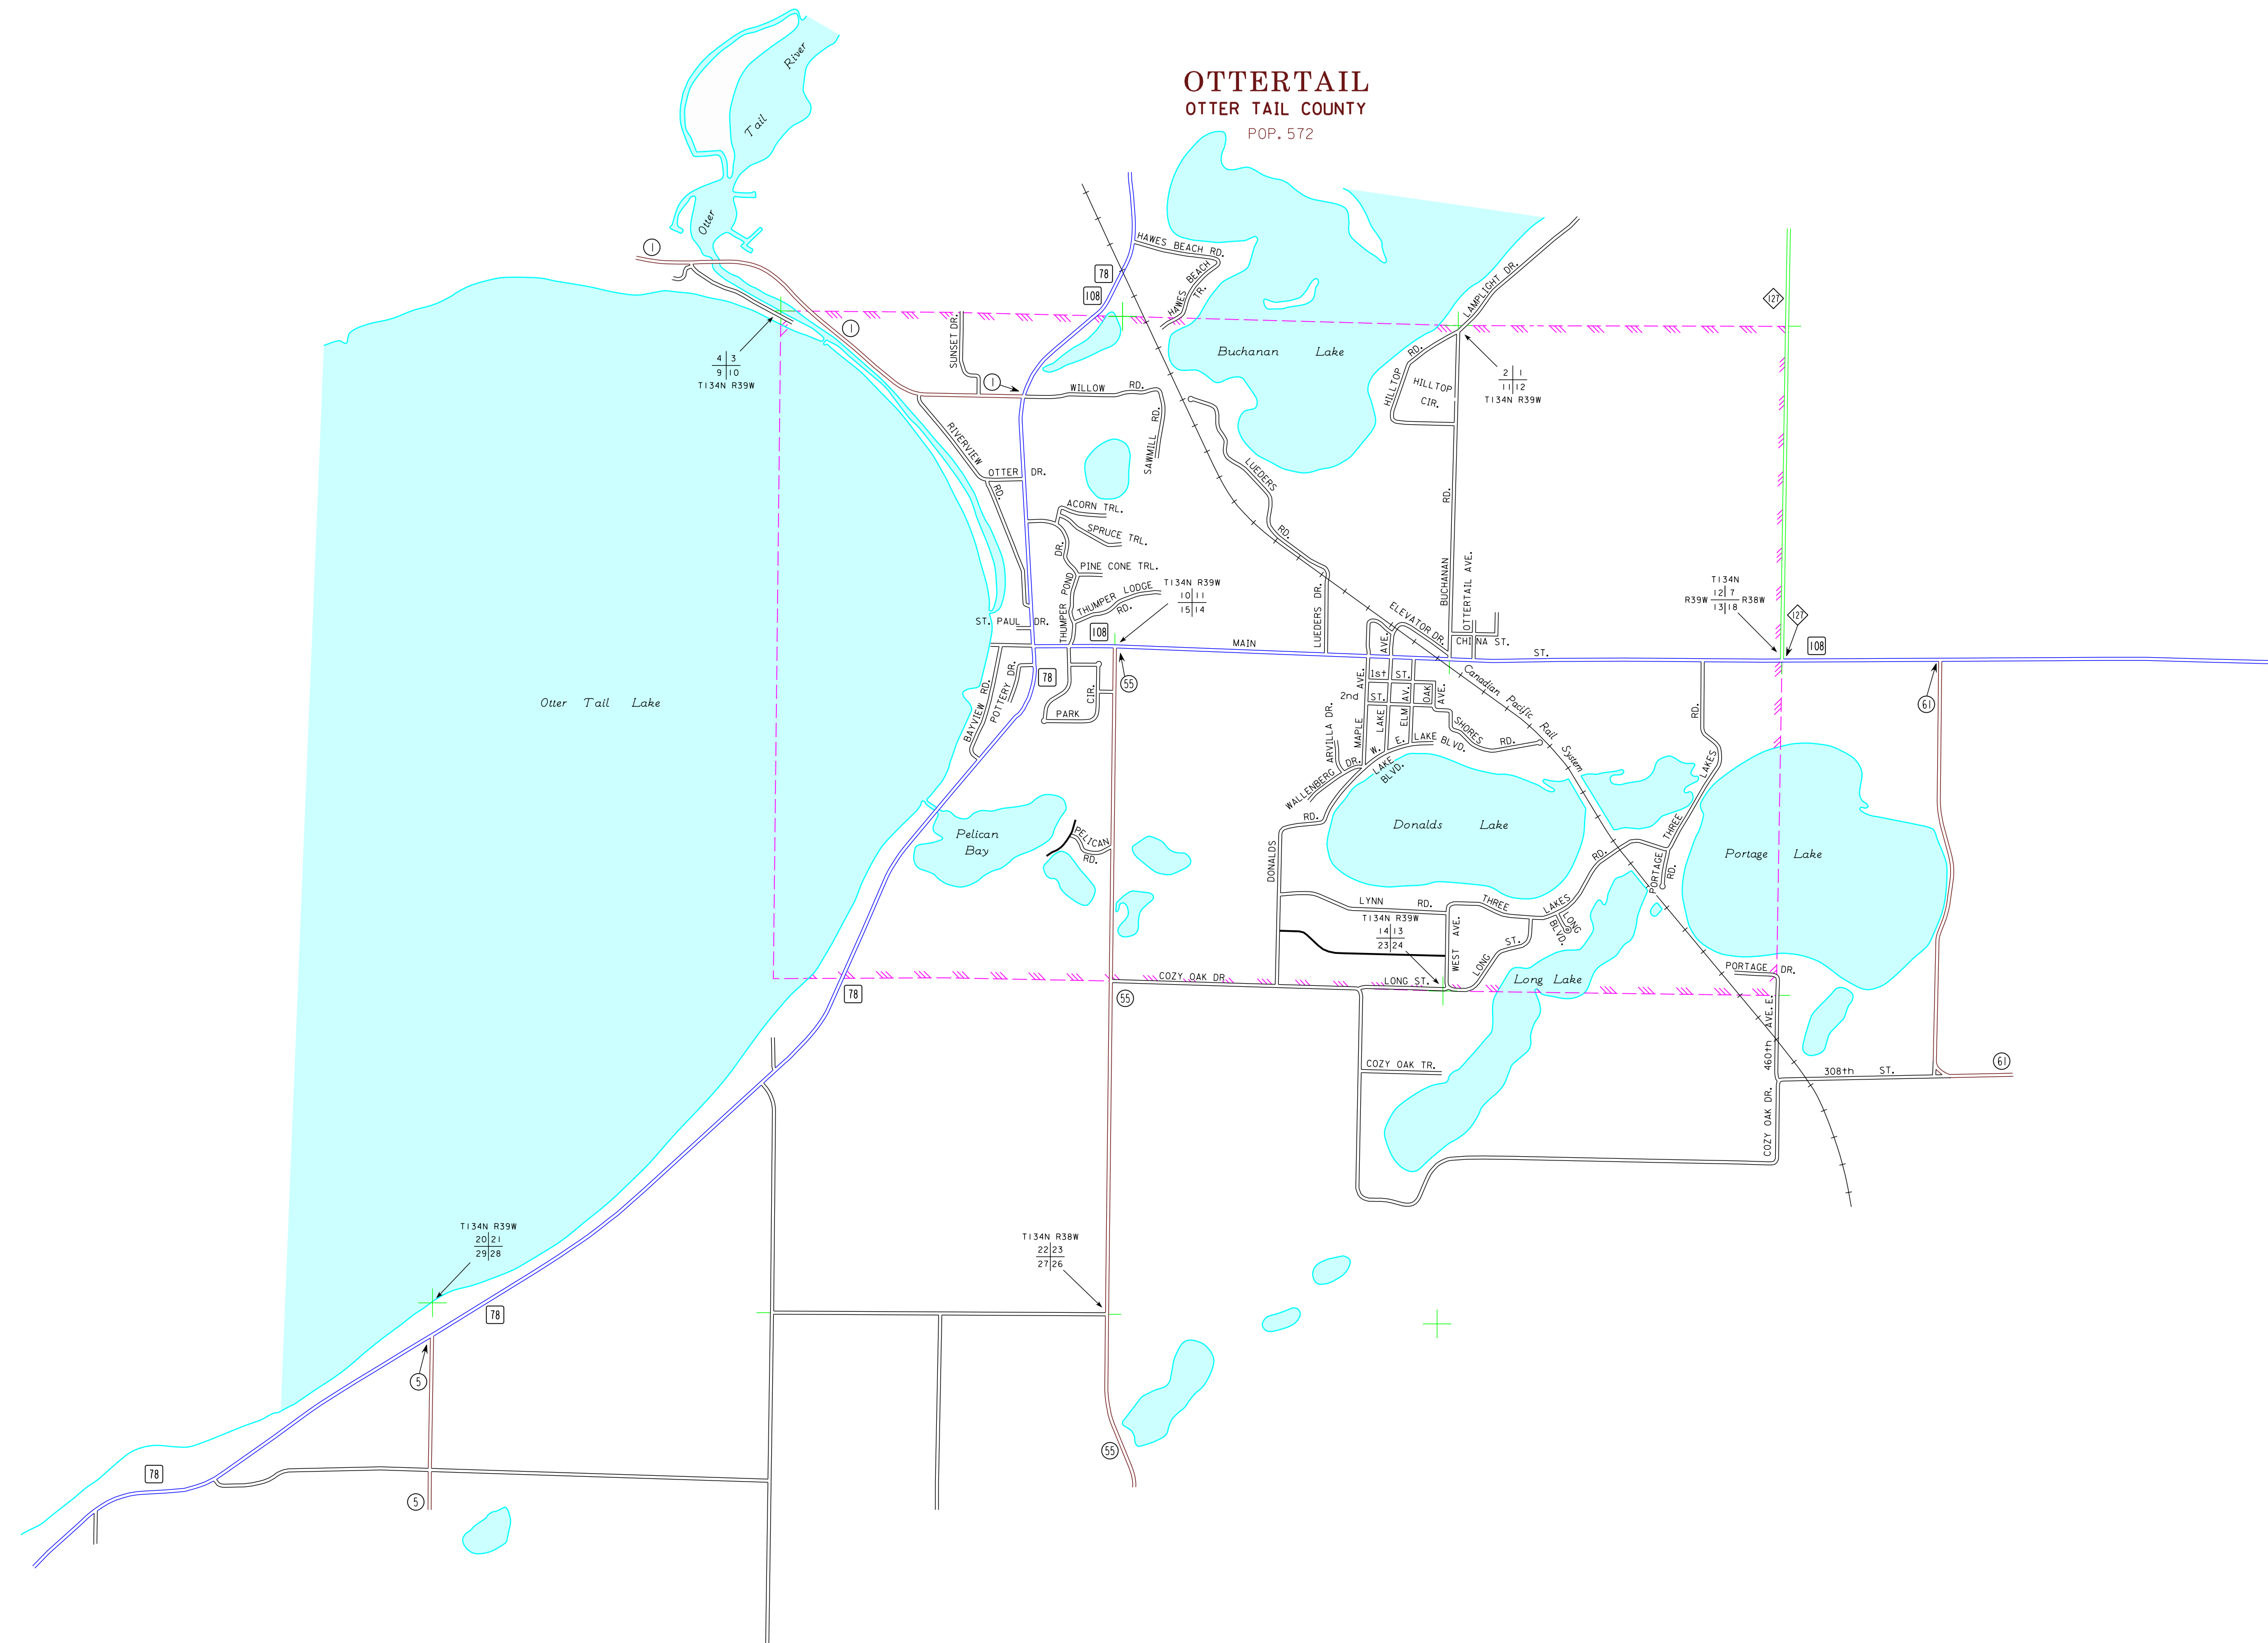

MUNICIPALITIES OF
OTTER TAIL CO.

PREPARED BY THE
MINNESOTA DEPARTMENT OF TRANSPORTATION
OFFICE OF TRANSPORTATION SYSTEM MANAGEMENT
IN COOPERATION WITH
U.S. DEPARTMENT OF TRANSPORTATION
FEDERAL HIGHWAY ADMINISTRATION

2015
BASIC DATA - 2013

LEGEND

- INTERSTATE TRUNK HIGHWAY..... (I-35)
- U.S. TRUNK HIGHWAY..... (10)
- STATE TRUNK HIGHWAY..... (55)
- COUNTY STATE AID HIGHWAY..... (23)
- COUNTY ROAD..... (19)
- PUBLIC ROAD .....
- PRIVATE ROAD .....
- CORPORATE LIMITS.....

MUNICIPALITIES SHOWN
ON THIS SHEET
OTTERTAIL

NOTE: 2010 U.S. CENSUS FIGURES SHOWN FOR ALL MUNICIPALITIES UNLESS OTHERWISE STATED.