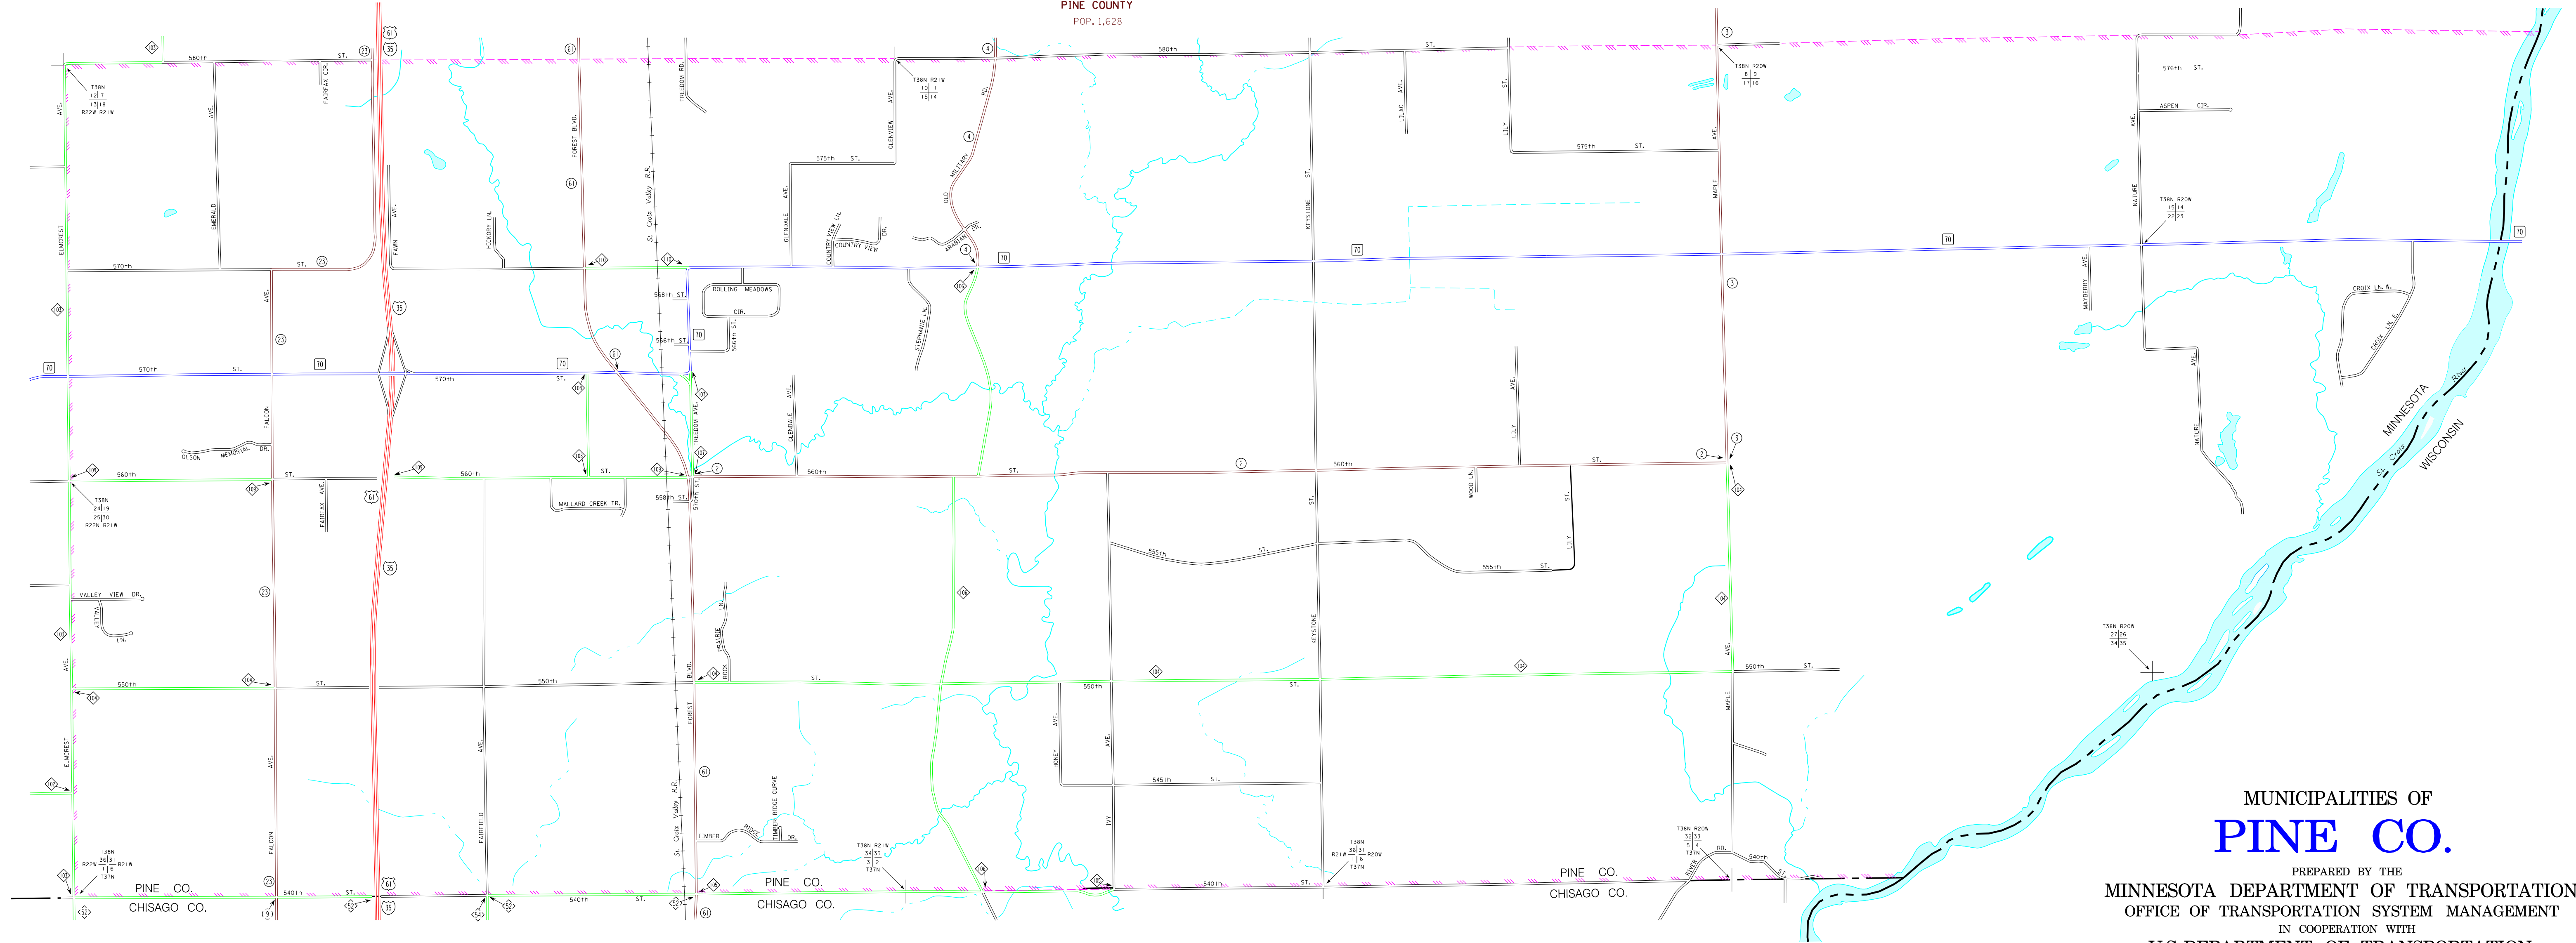

ROCK CREEK
PINE COUNTY
POP. 1,628

MUNICIPALITIES OF
PINE CO.

PREPARED BY THE
MINNESOTA DEPARTMENT OF TRANSPORTATION
OFFICE OF TRANSPORTATION SYSTEM MANAGEMENT
IN COOPERATION WITH
U.S. DEPARTMENT OF TRANSPORTATION
FEDERAL HIGHWAY ADMINISTRATION

2015
BASIC DATA - 2013

LEGEND

- INTERSTATE TRUNK HIGHWAY..... (35)
- U.S. TRUNK HIGHWAY..... (10)
- STATE TRUNK HIGHWAY..... (55)
- COUNTY STATE AID HIGHWAY..... (3)
- COUNTY ROAD..... (1)
- PUBLIC ROAD.....
- PRIVATE ROAD.....
- CORPORATE LIMITS.....

MUNICIPALITIES SHOWN
ON THIS SHEET

ROCK CREEK

NOTE: 2010 U.S. CENSUS FIGURES SHOWN FOR ALL MUNICIPALITIES UNLESS OTHERWISE STATED.