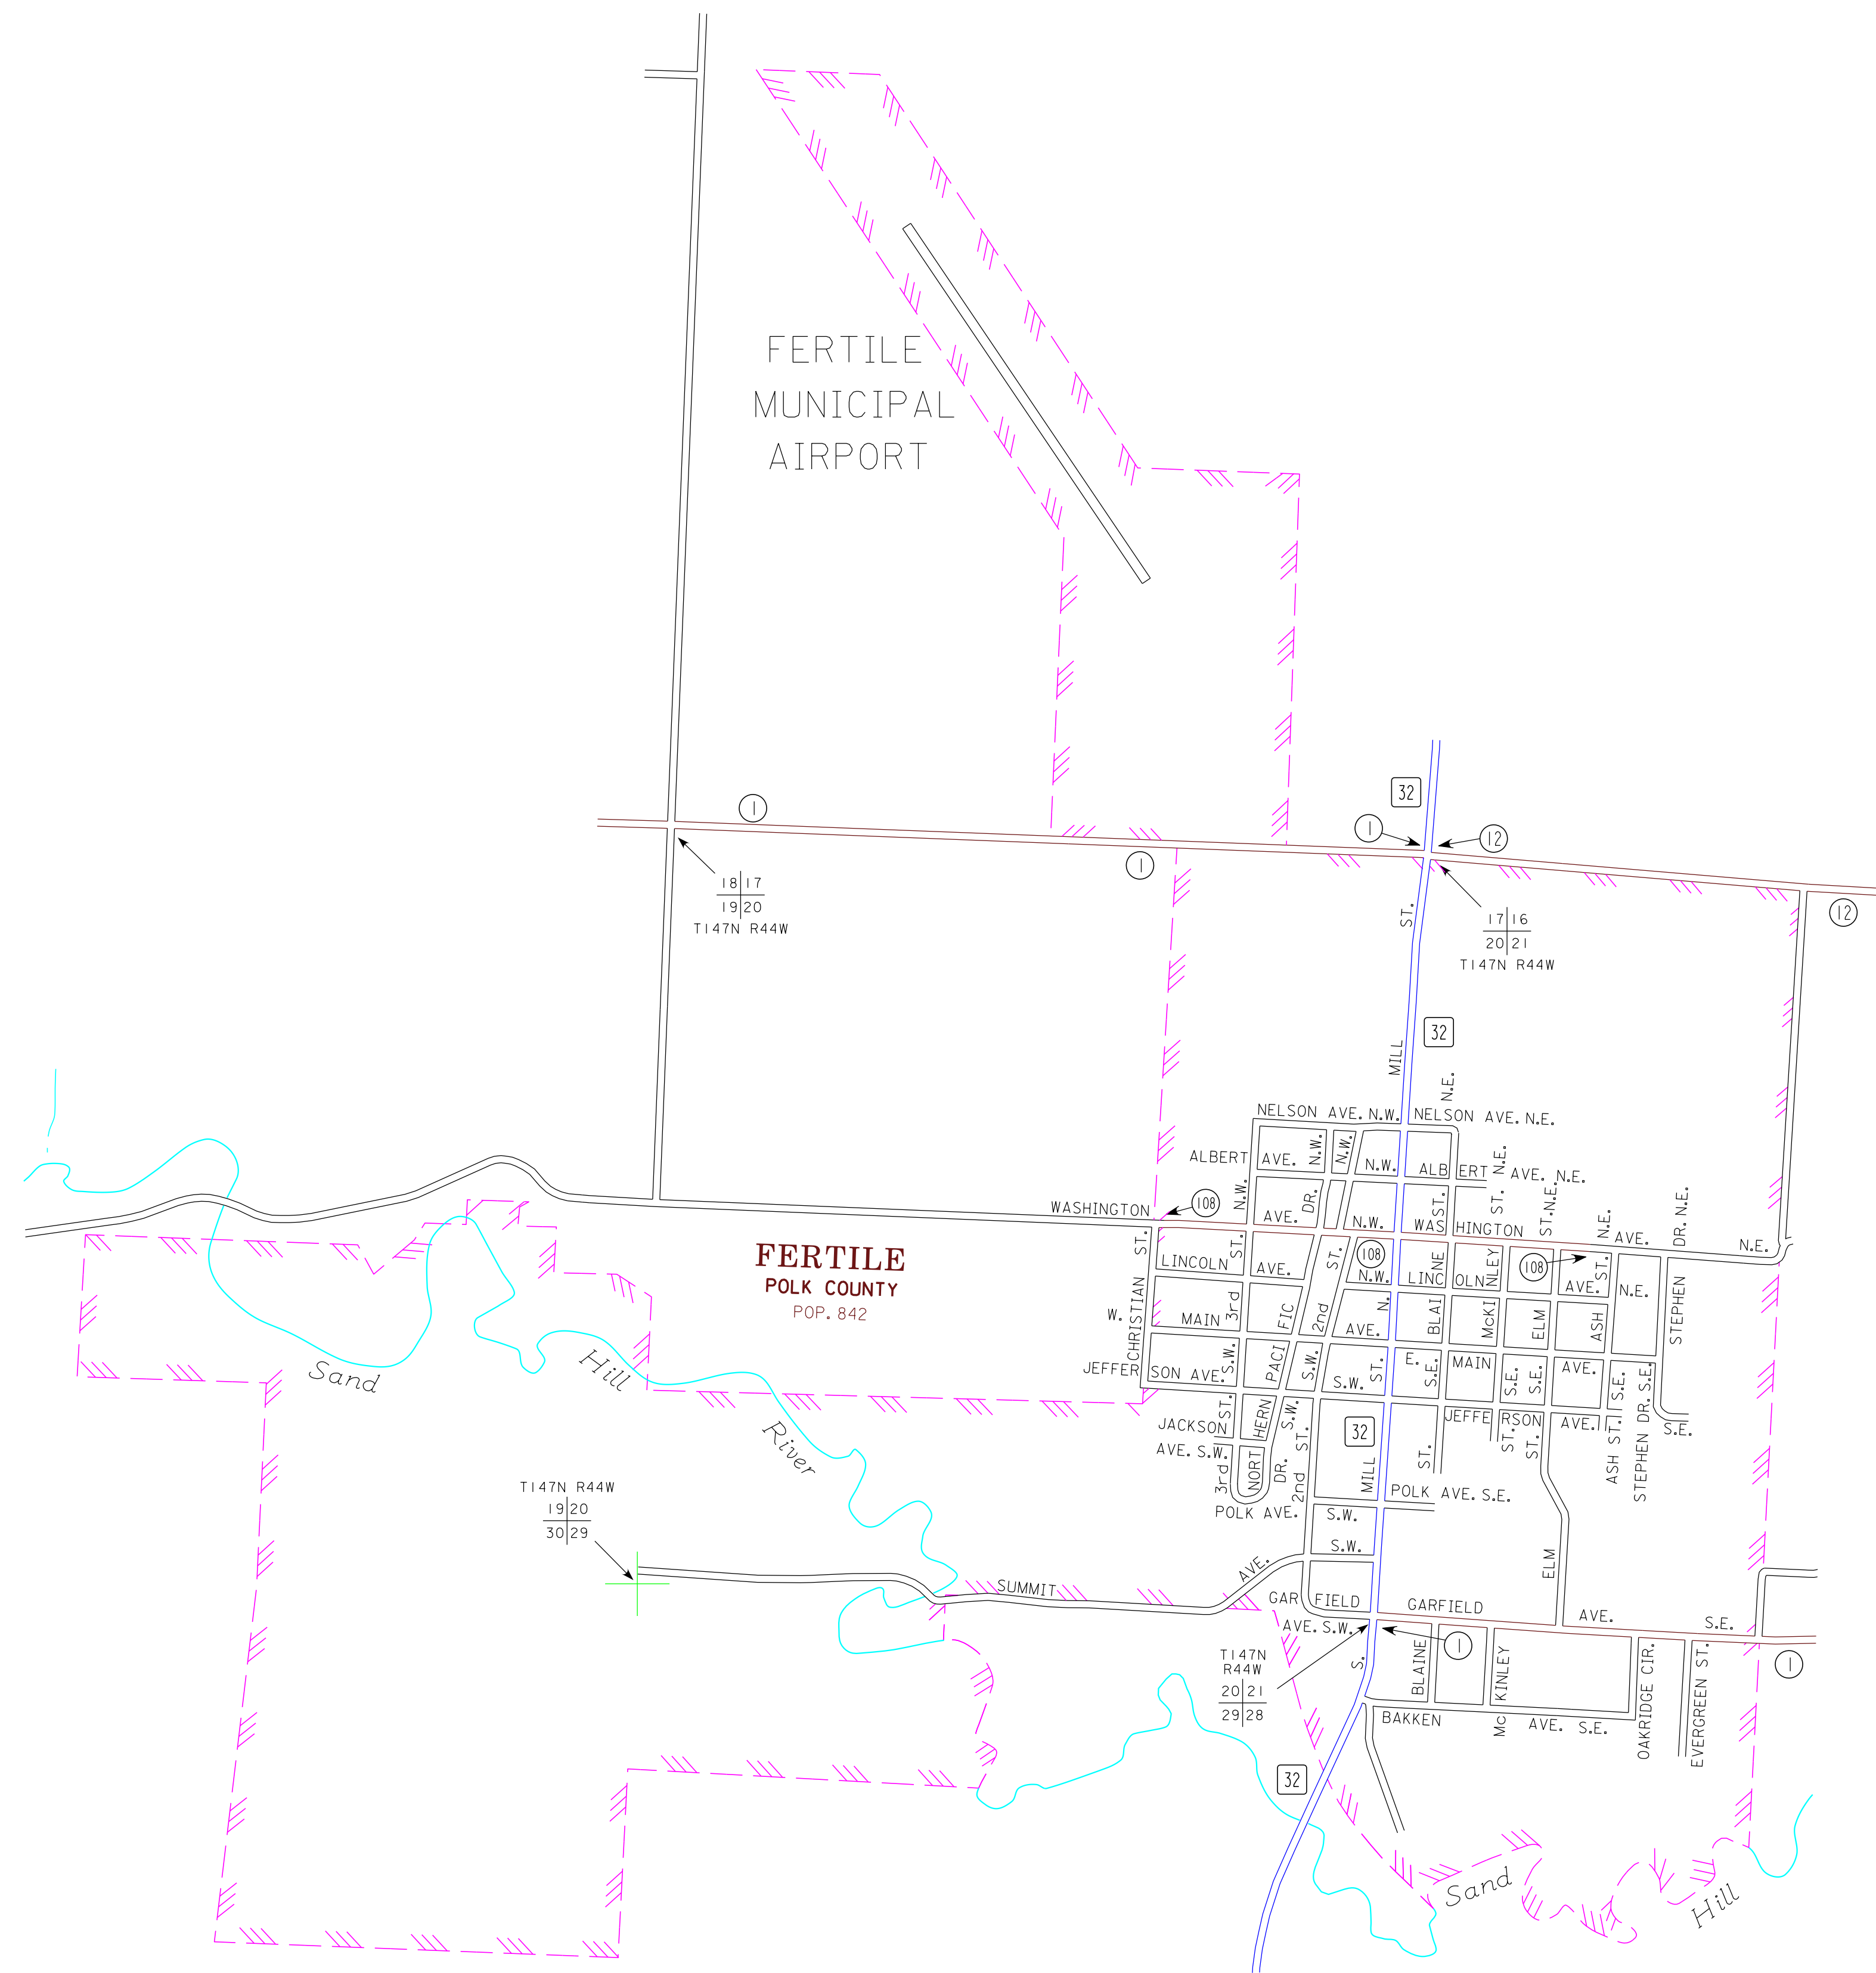

MUNICIPALITIES OF POLK CO.

PREPARED BY THE
MINNESOTA DEPARTMENT OF TRANSPORTATION
OFFICE OF TRANSPORTATION SYSTEM MANAGEMENT
IN COOPERATION WITH
U.S. DEPARTMENT OF TRANSPORTATION
FEDERAL HIGHWAY ADMINISTRATION

2015
BASIC DATA - 2013

LEGEND

- INTERSTATE TRUNK HIGHWAY..... (I-95)
- U.S. TRUNK HIGHWAY..... (160)
- STATE TRUNK HIGHWAY..... (95)
- COUNTY STATE AID HIGHWAY..... (28)
- COUNTY ROAD..... (12)
- PUBLIC ROAD..... (10)
- PRIVATE ROAD..... (8)
- CORPORATE LIMITS..... (---)

MUNICIPALITIES SHOWN
ON THIS SHEET
FERTILE
McINTOSH
TRAIL

NOTE: 2010 U.S. CENSUS FIGURES SHOWN FOR ALL MUNICIPALITIES UNLESS OTHERWISE STATED.