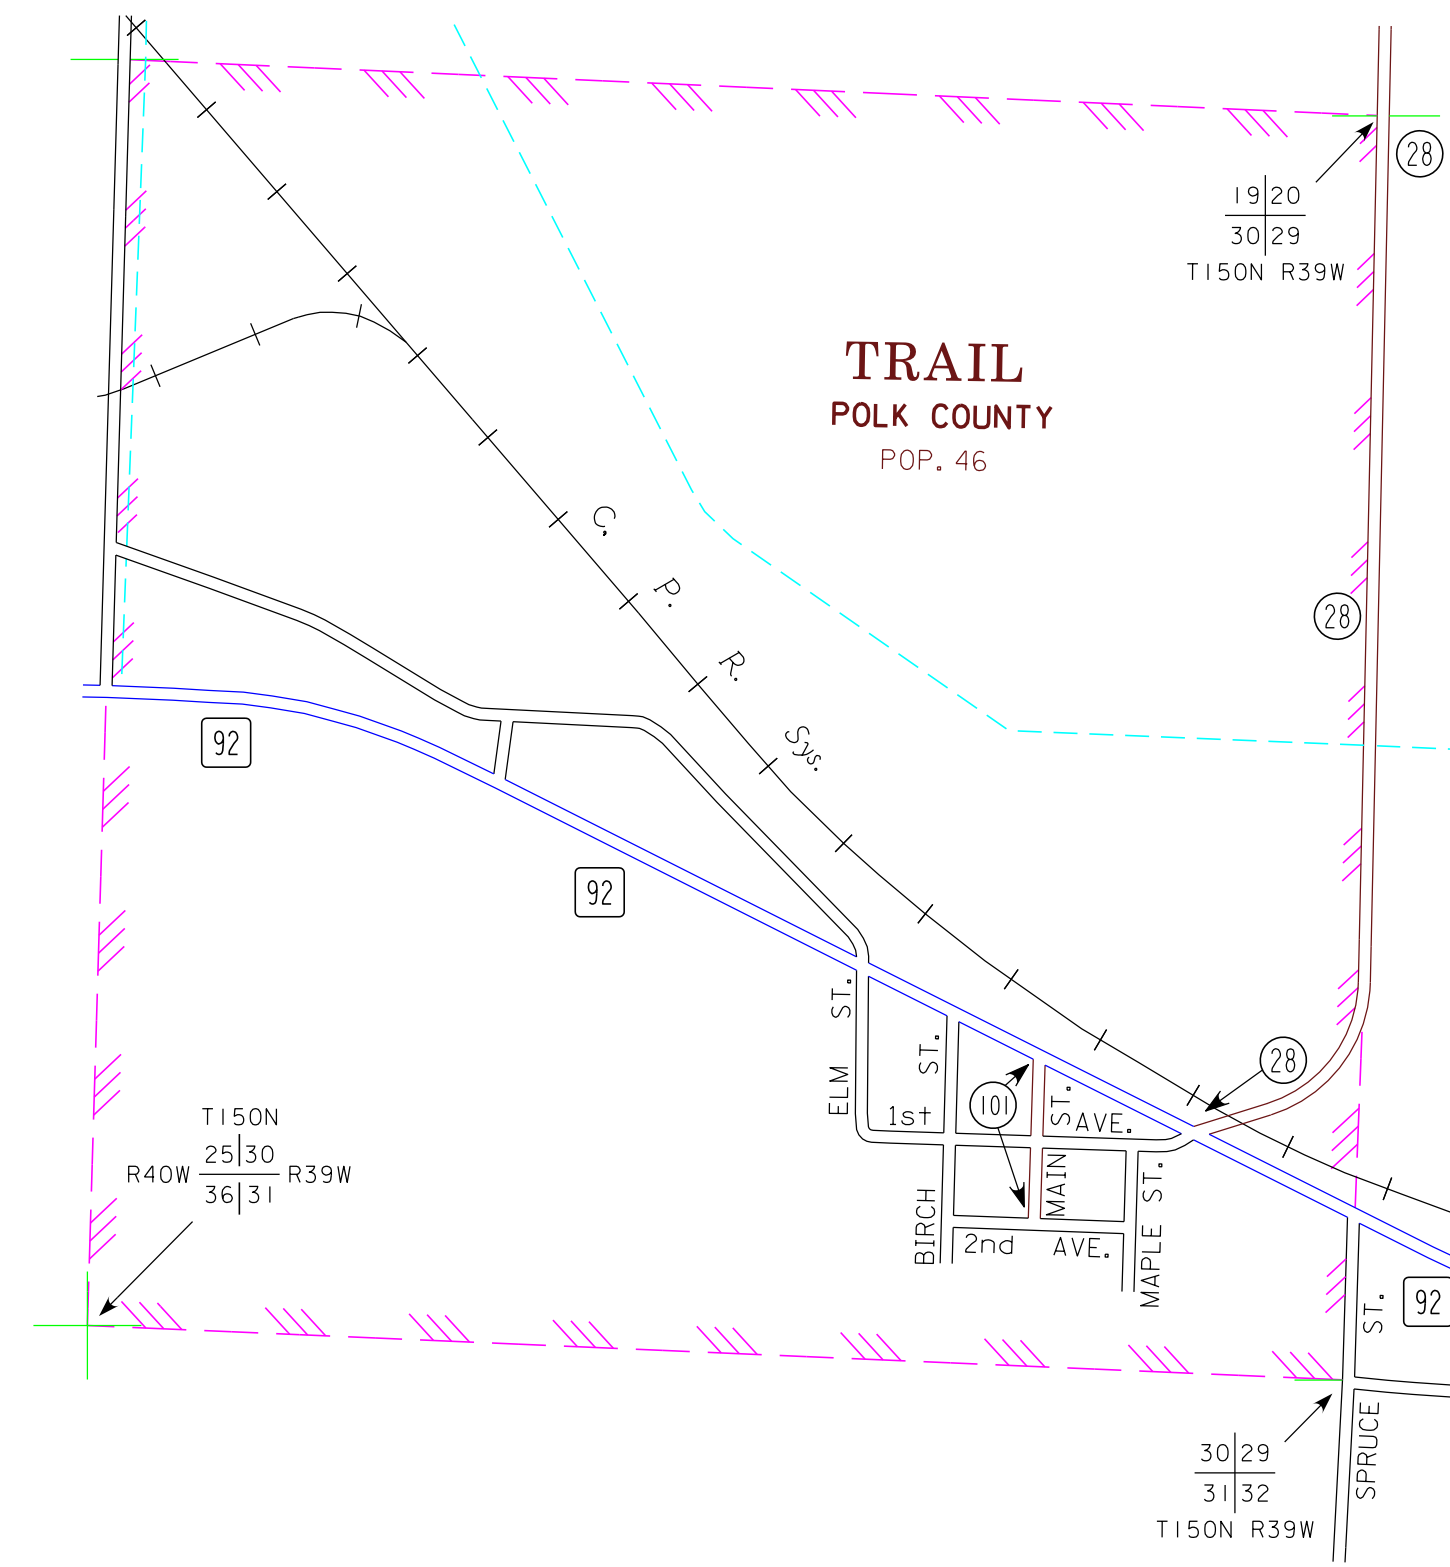

MUNICIPALITIES OF POLK CO.

PREPARED BY THE
MINNESOTA DEPARTMENT OF TRANSPORTATION
OFFICE OF TRANSPORTATION SYSTEM MANAGEMENT
IN COOPERATION WITH
U.S. DEPARTMENT OF TRANSPORTATION
FEDERAL HIGHWAY ADMINISTRATION

2015
BASIC DATA - 2013

LEGEND

- INTERSTATE TRUNK HIGHWAY..... (I-95)
- U.S. TRUNK HIGHWAY..... (160)
- STATE TRUNK HIGHWAY..... (95)
- COUNTY STATE AID HIGHWAY..... (28)
- COUNTY ROAD..... (12)
- PUBLIC ROAD..... (10)
- PRIVATE ROAD..... (8)
- CORPORATE LIMITS..... (---)

MUNICIPALITIES SHOWN
ON THIS SHEET
FERTILE
McINTOSH
TRAIL

NOTE: 2010 U.S. CENSUS FIGURES SHOWN FOR ALL MUNICIPALITIES UNLESS OTHERWISE STATED.