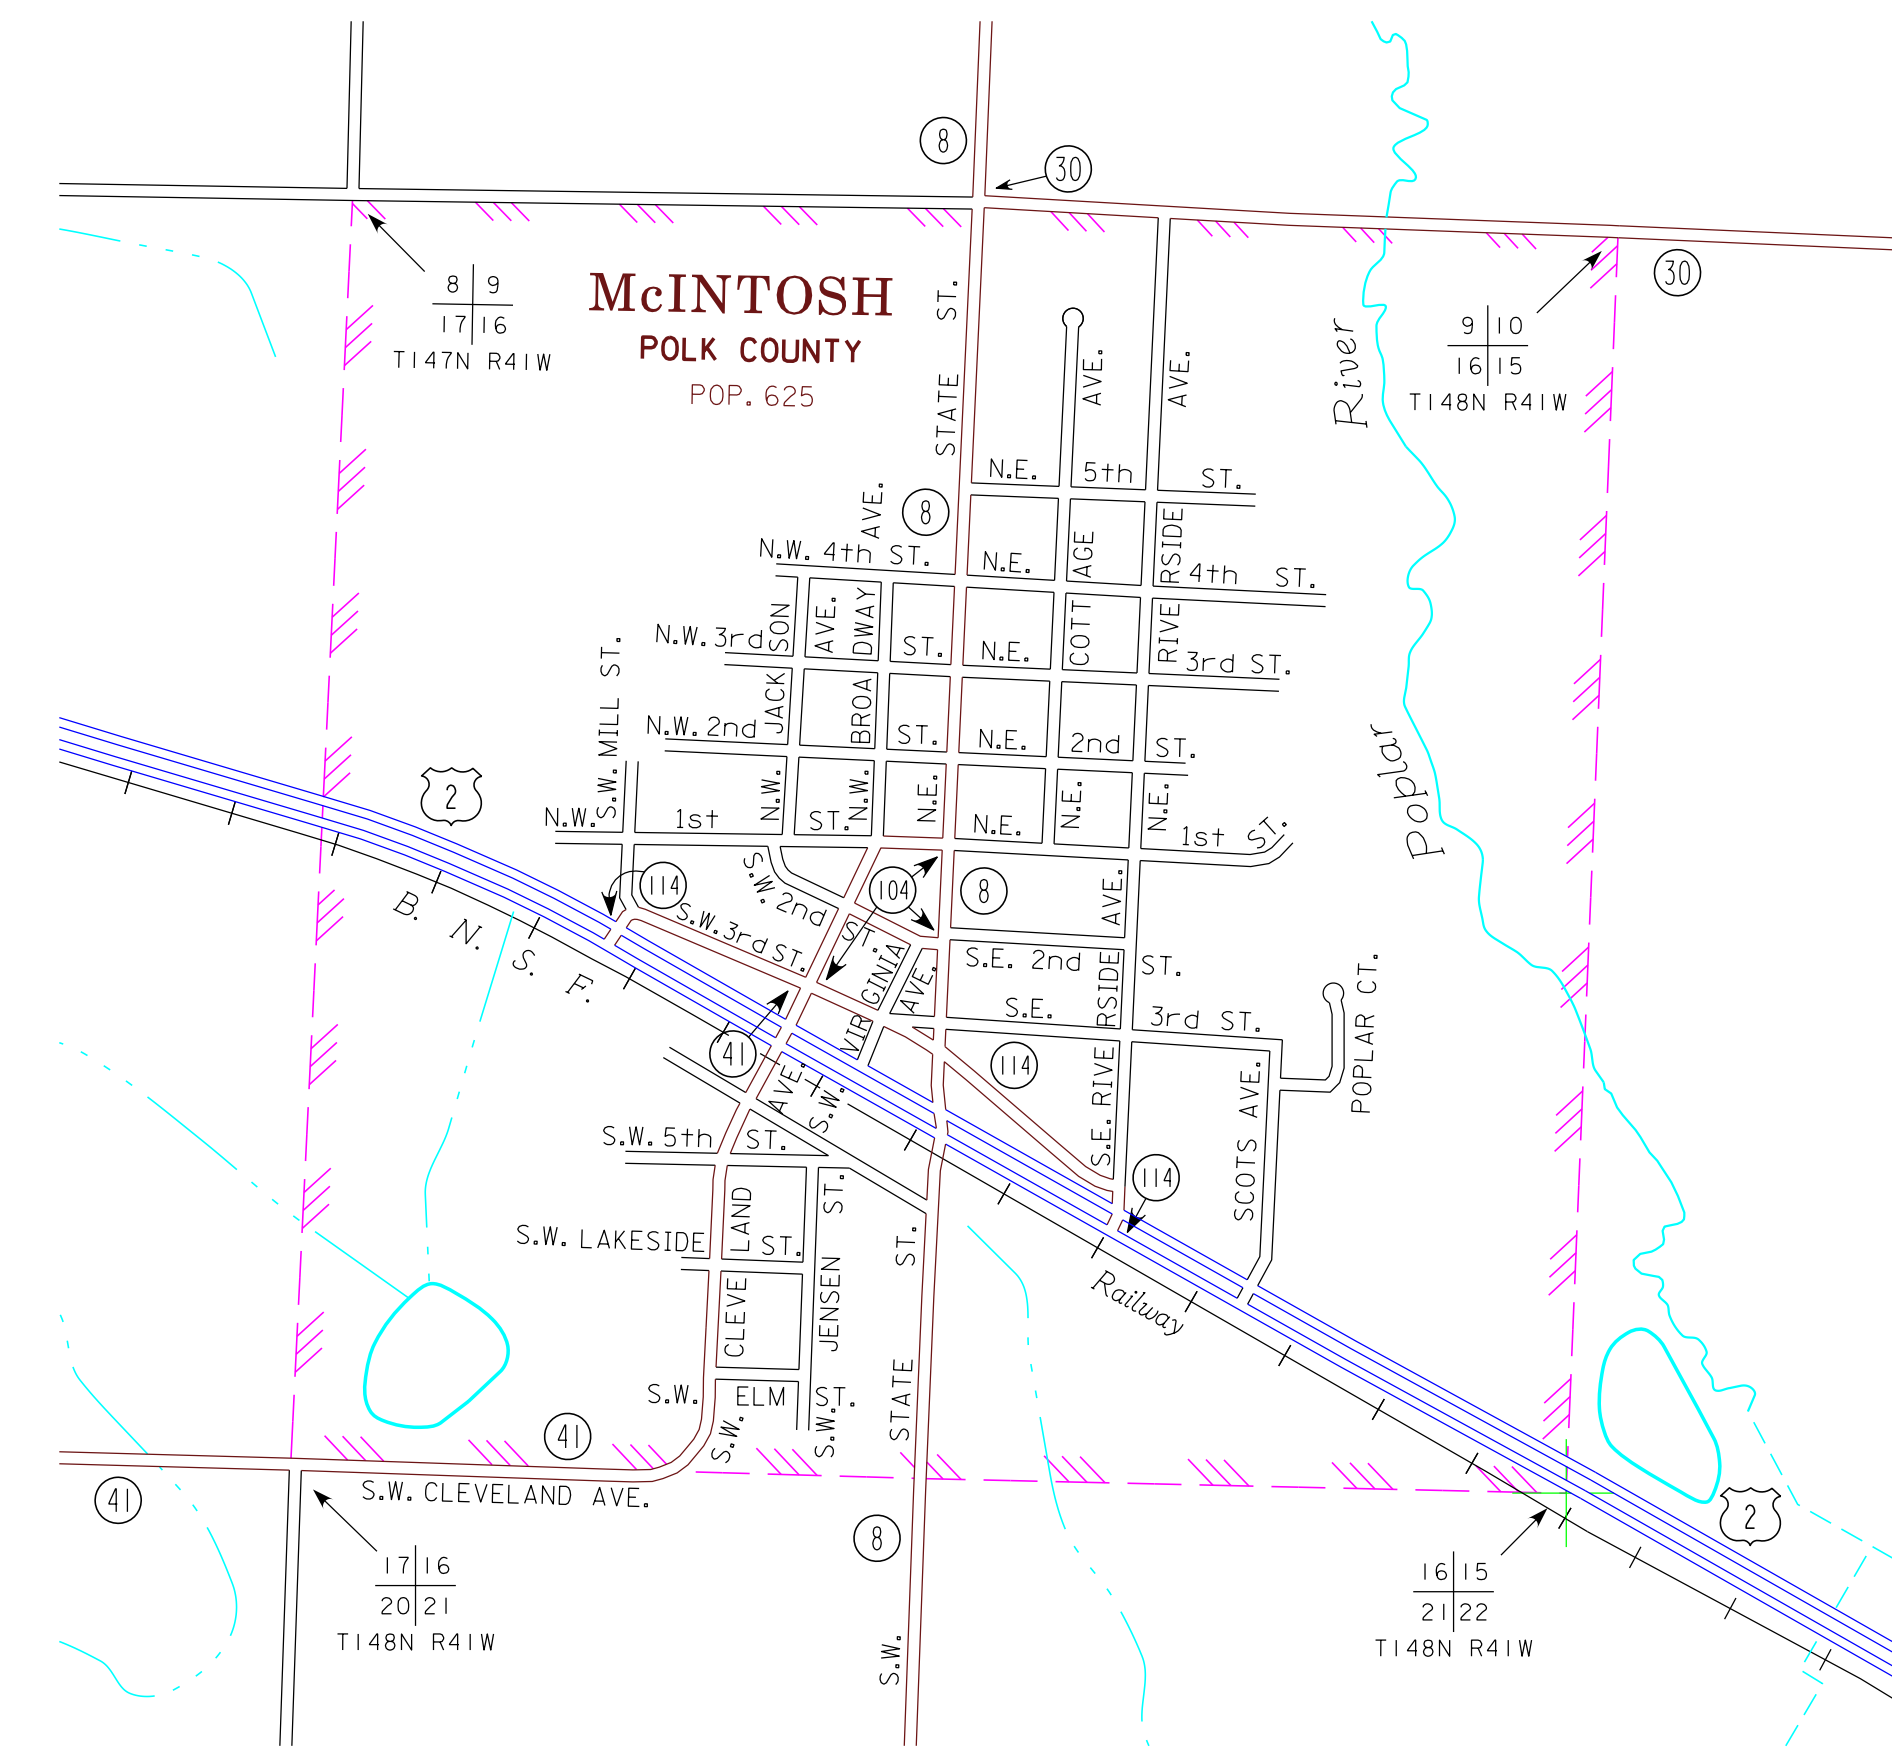

MUNICIPALITIES OF POLK CO.

PREPARED BY THE
MINNESOTA DEPARTMENT OF TRANSPORTATION
OFFICE OF TRANSPORTATION SYSTEM MANAGEMENT
IN COOPERATION WITH
U.S. DEPARTMENT OF TRANSPORTATION
FEDERAL HIGHWAY ADMINISTRATION

2015
BASIC DATA - 2013

LEGEND

- INTERSTATE TRUNK HIGHWAY..... (I-95)
- U.S. TRUNK HIGHWAY..... (160)
- STATE TRUNK HIGHWAY..... (95)
- COUNTY STATE AID HIGHWAY..... (28)
- COUNTY ROAD..... (12)
- PUBLIC ROAD..... (10)
- PRIVATE ROAD..... (8)
- CORPORATE LIMITS..... (---)

MUNICIPALITIES SHOWN
ON THIS SHEET
FERTILE
McINTOSH
TRAIL

NOTE: 2010 U.S. CENSUS FIGURES SHOWN FOR ALL MUNICIPALITIES UNLESS OTHERWISE STATED.