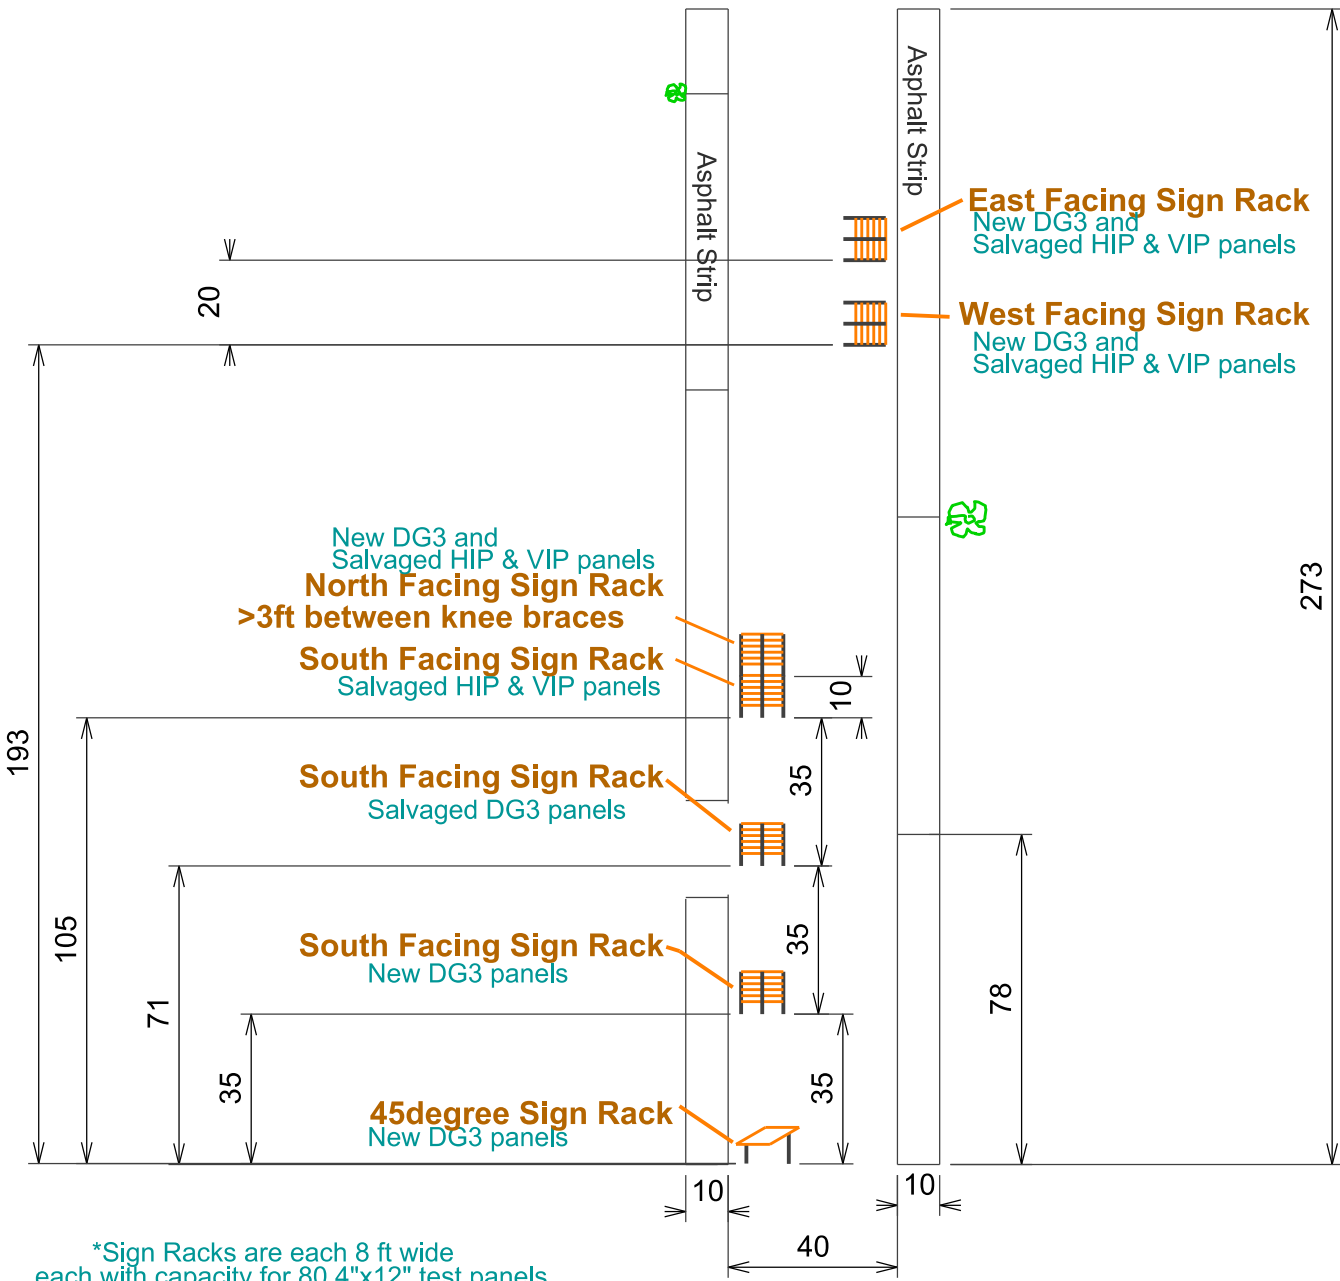

BERM

MNROAD SIGN TEST DECK LAYOUT (As-Built)