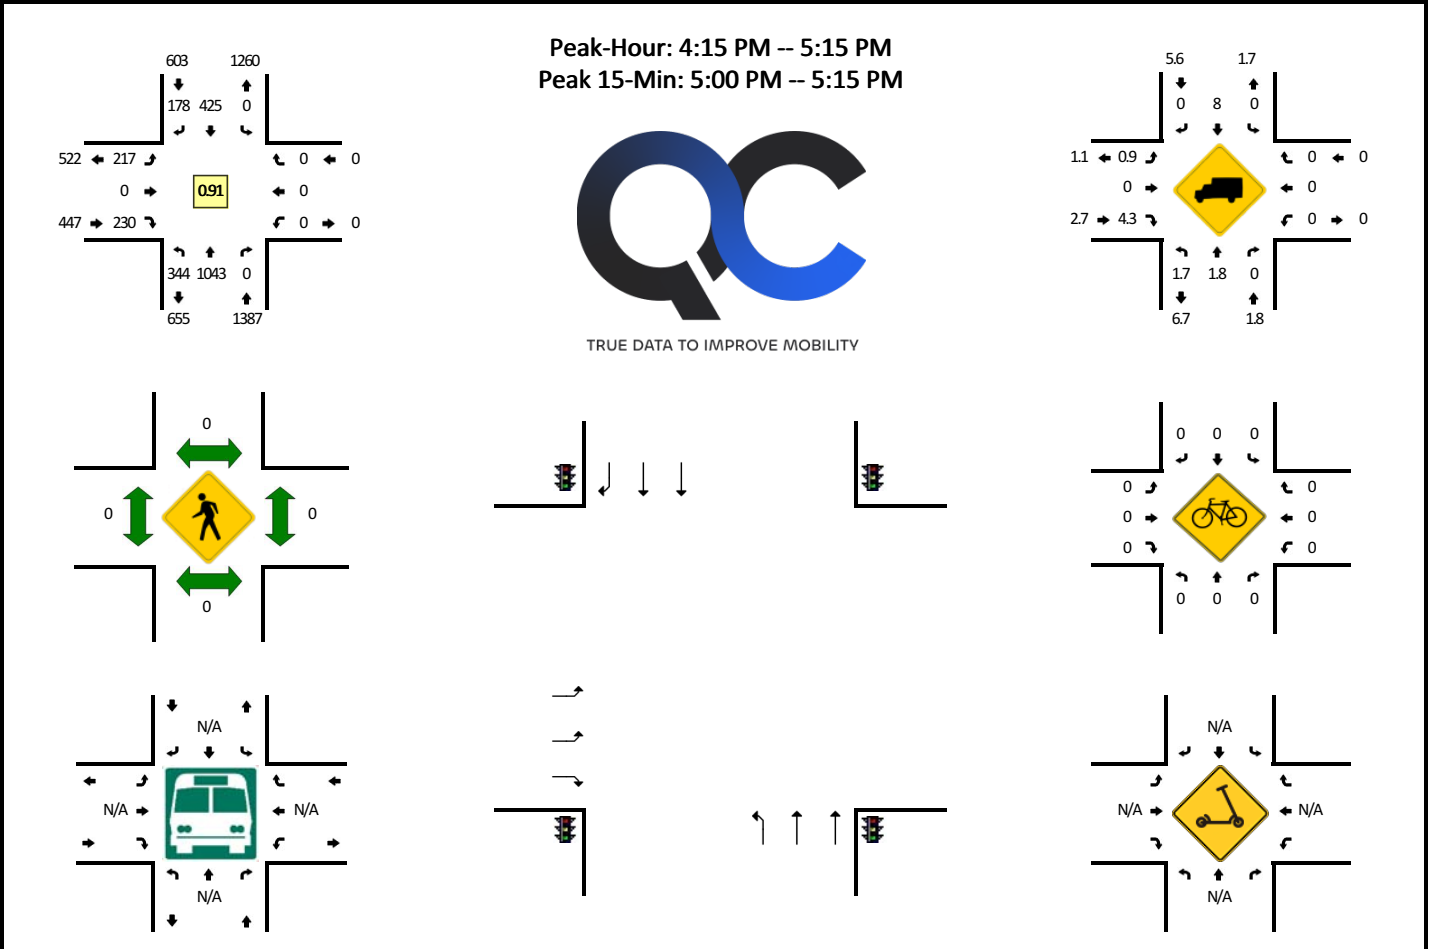

LOCATION: Radisson Rd NE -- 105th Ave NE
CITY/STATE: Blaine, MN

QC JOB #: 16374020
DATE: Thu, Oct 26 2023

15-Min Count Period Beginning At	Radisson Rd NE (Northbound)				Radisson Rd NE (Southbound)				105th Ave NE (Eastbound)				105th Ave NE (Westbound)				Total	Hourly Totals
	Left	Thru	Right	U	Left	Thru	Right	U	Left	Thru	Right	U	Left	Thru	Right	U		
4:00 PM	60	264	0	0	0	113	33	0	60	0	81	0	0	0	0	0	611	
4:15 PM	76	257	0	0	0	114	32	0	50	0	62	0	0	0	0	0	591	
4:30 PM	73	257	0	0	0	103	32	0	64	0	59	0	0	0	0	0	588	
4:45 PM	109	226	0	0	0	102	53	0	55	0	45	0	0	0	0	0	590	2380
5:00 PM	86	303	0	0	0	106	61	0	48	0	64	0	0	0	0	0	668	2437
5:15 PM	94	211	0	0	0	101	42	0	56	0	55	0	0	0	0	0	559	2405
5:30 PM	66	192	0	0	0	105	43	1	55	0	58	0	0	0	0	0	520	2337
5:45 PM	77	131	0	0	0	78	52	0	52	0	78	0	0	0	0	0	468	2215
Peak 15-Min Flowrates	Northbound				Southbound				Eastbound				Westbound				Total	
	Left	Thru	Right	U	Left	Thru	Right	U	Left	Thru	Right	U	Left	Thru	Right	U		
All Vehicles	344	1212	0	0	0	424	244	0	192	0	256	0	0	0	0	0	2672	
Heavy Trucks	8	16	0	0	0	16	0	0	0	0	8	0	0	0	0	0	48	
Buses																		
Pedestrians		0				0					0			0			0	
Bicycles	0	0	0		0	0	0		0	0	0		0	0	0		0	
Scooters																		