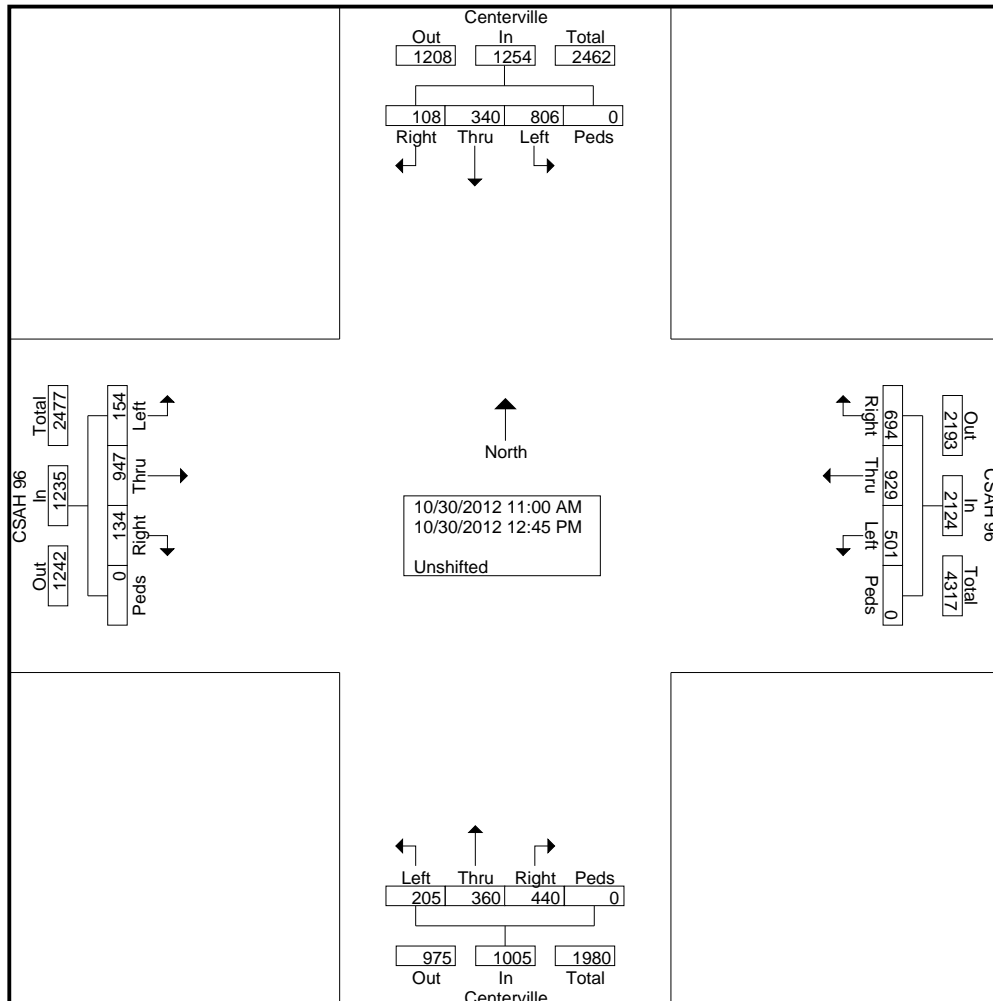

Ramsey County Public Works

1425 Paul Kirkwold Drive
Arden Hills, MN 55112

File Name : 96 at centerville lunch
Site Code : 00960102
Start Date : 10/30/2012
Page No : 1

Groups Printed- Unshifted

Start Time	Centerville From North					CSAH 96 From East					Centerville From South					CSAH 96 From West					Int. Total
	Right	Thru	Left	Peds	App. Total	Right	Thru	Left	Peds	App. Total	Right	Thru	Left	Peds	App. Total	Right	Thru	Left	Peds	App. Total	
11:00 AM	13	41	67	0	121	69	122	56	0	247	40	42	18	0	100	23	105	12	0	140	608
11:15 AM	9	39	88	0	136	98	114	48	0	260	60	39	24	0	123	26	128	18	0	172	691
11:30 AM	10	43	94	0	147	99	116	61	0	276	43	43	29	0	115	10	120	24	0	154	692
11:45 AM	24	40	111	0	175	63	95	56	0	214	54	48	16	0	118	15	147	26	0	188	695
Total	56	163	360	0	579	329	447	221	0	997	197	172	87	0	456	74	500	80	0	654	2686
12:00 PM	18	28	94	0	140	108	125	68	0	301	55	40	24	0	119	18	92	12	0	122	682
12:15 PM	6	36	111	0	153	109	134	70	0	313	70	60	29	0	159	20	110	26	0	156	781
12:30 PM	11	64	140	0	215	79	96	77	0	252	62	38	35	0	135	16	137	19	0	172	774
12:45 PM	17	49	101	0	167	69	127	65	0	261	56	50	30	0	136	6	108	17	0	131	695
Total	52	177	446	0	675	365	482	280	0	1127	243	188	118	0	549	60	447	74	0	581	2932
Grand Total	108	340	806	0	1254	694	929	501	0	2124	440	360	205	0	1005	134	947	154	0	1235	5618
Apprch %	8.6	27.1	64.3	0		32.7	43.7	23.6	0		43.8	35.8	20.4	0		10.9	76.7	12.5	0		
Total %	1.9	6.1	14.3	0	22.3	12.4	16.5	8.9	0	37.8	7.8	6.4	3.6	0	17.9	2.4	16.9	2.7	0	22