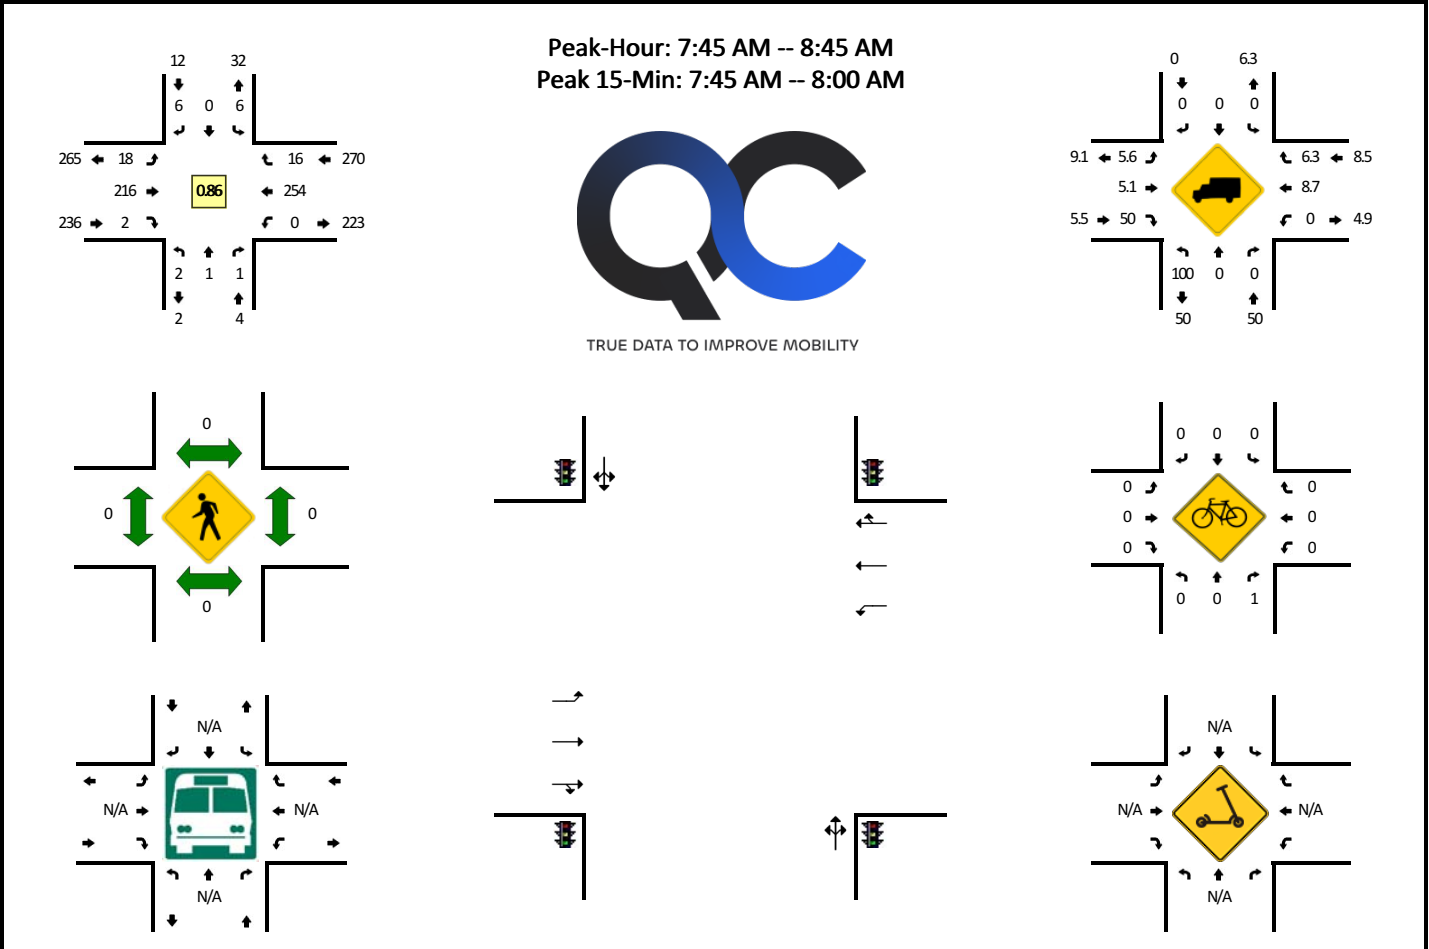

LOCATION: Nassau St NE/Field Lot Access -- 105th Ave NE
CITY/STATE: Blaine, MN

QC JOB #: 16374029
DATE: Thu, Oct 26 2023

15-Min Count Period Beginning At	Nassau St NE/Field Lot Access (Northbound)				Nassau St NE/Field Lot Access (Southbound)				105th Ave NE (Eastbound)				105th Ave NE (Westbound)				Total	Hourly Totals
	Left	Thru	Right	U	Left	Thru	Right	U	Left	Thru	Right	U	Left	Thru	Right	U		
7:00 AM	4	0	0	0	1	0	1	0	2	53	2	0	1	46	5	1	116	
7:15 AM	0	0	0	0	1	2	6	0	2	48	2	2	2	37	4	0	106	
7:30 AM	0	0	0	0	2	0	0	0	1	62	1	2	0	45	0	0	113	
7:45 AM	1	0	0	0	1	0	3	0	3	68	0	1	0	71	4	0	152	487
8:00 AM	0	0	1	0	1	0	2	0	2	49	0	2	0	56	3	0	116	487
8:15 AM	0	1	0	0	3	0	0	0	6	51	0	0	0	60	6	0	127	508
8:30 AM	1	0	0	0	1	0	1	0	4	48	2	0	0	67	3	0	127	522
8:45 AM	1	1	0	0	3	0	3	0	2	66	2	3	0	53	3	0	137	507
Peak 15-Min Flowrates	Northbound				Southbound				Eastbound				Westbound				Total	
	Left	Thru	Right	U	Left	Thru	Right	U	Left	Thru	Right	U	Left	Thru	Right	U		
All Vehicles	4	0	0	0	4	0	12	0	12	272	0	4	0	284	16	0	608	
Heavy Trucks	4	0	0		0	0	0		4	8	0		0	24	0		40	
Buses																	0	
Pedestrians		0				0				0				0			0	
Bicycles	0	0	0		0	0	0		0	0	0		0	0	0		0	
Scooters																	0	