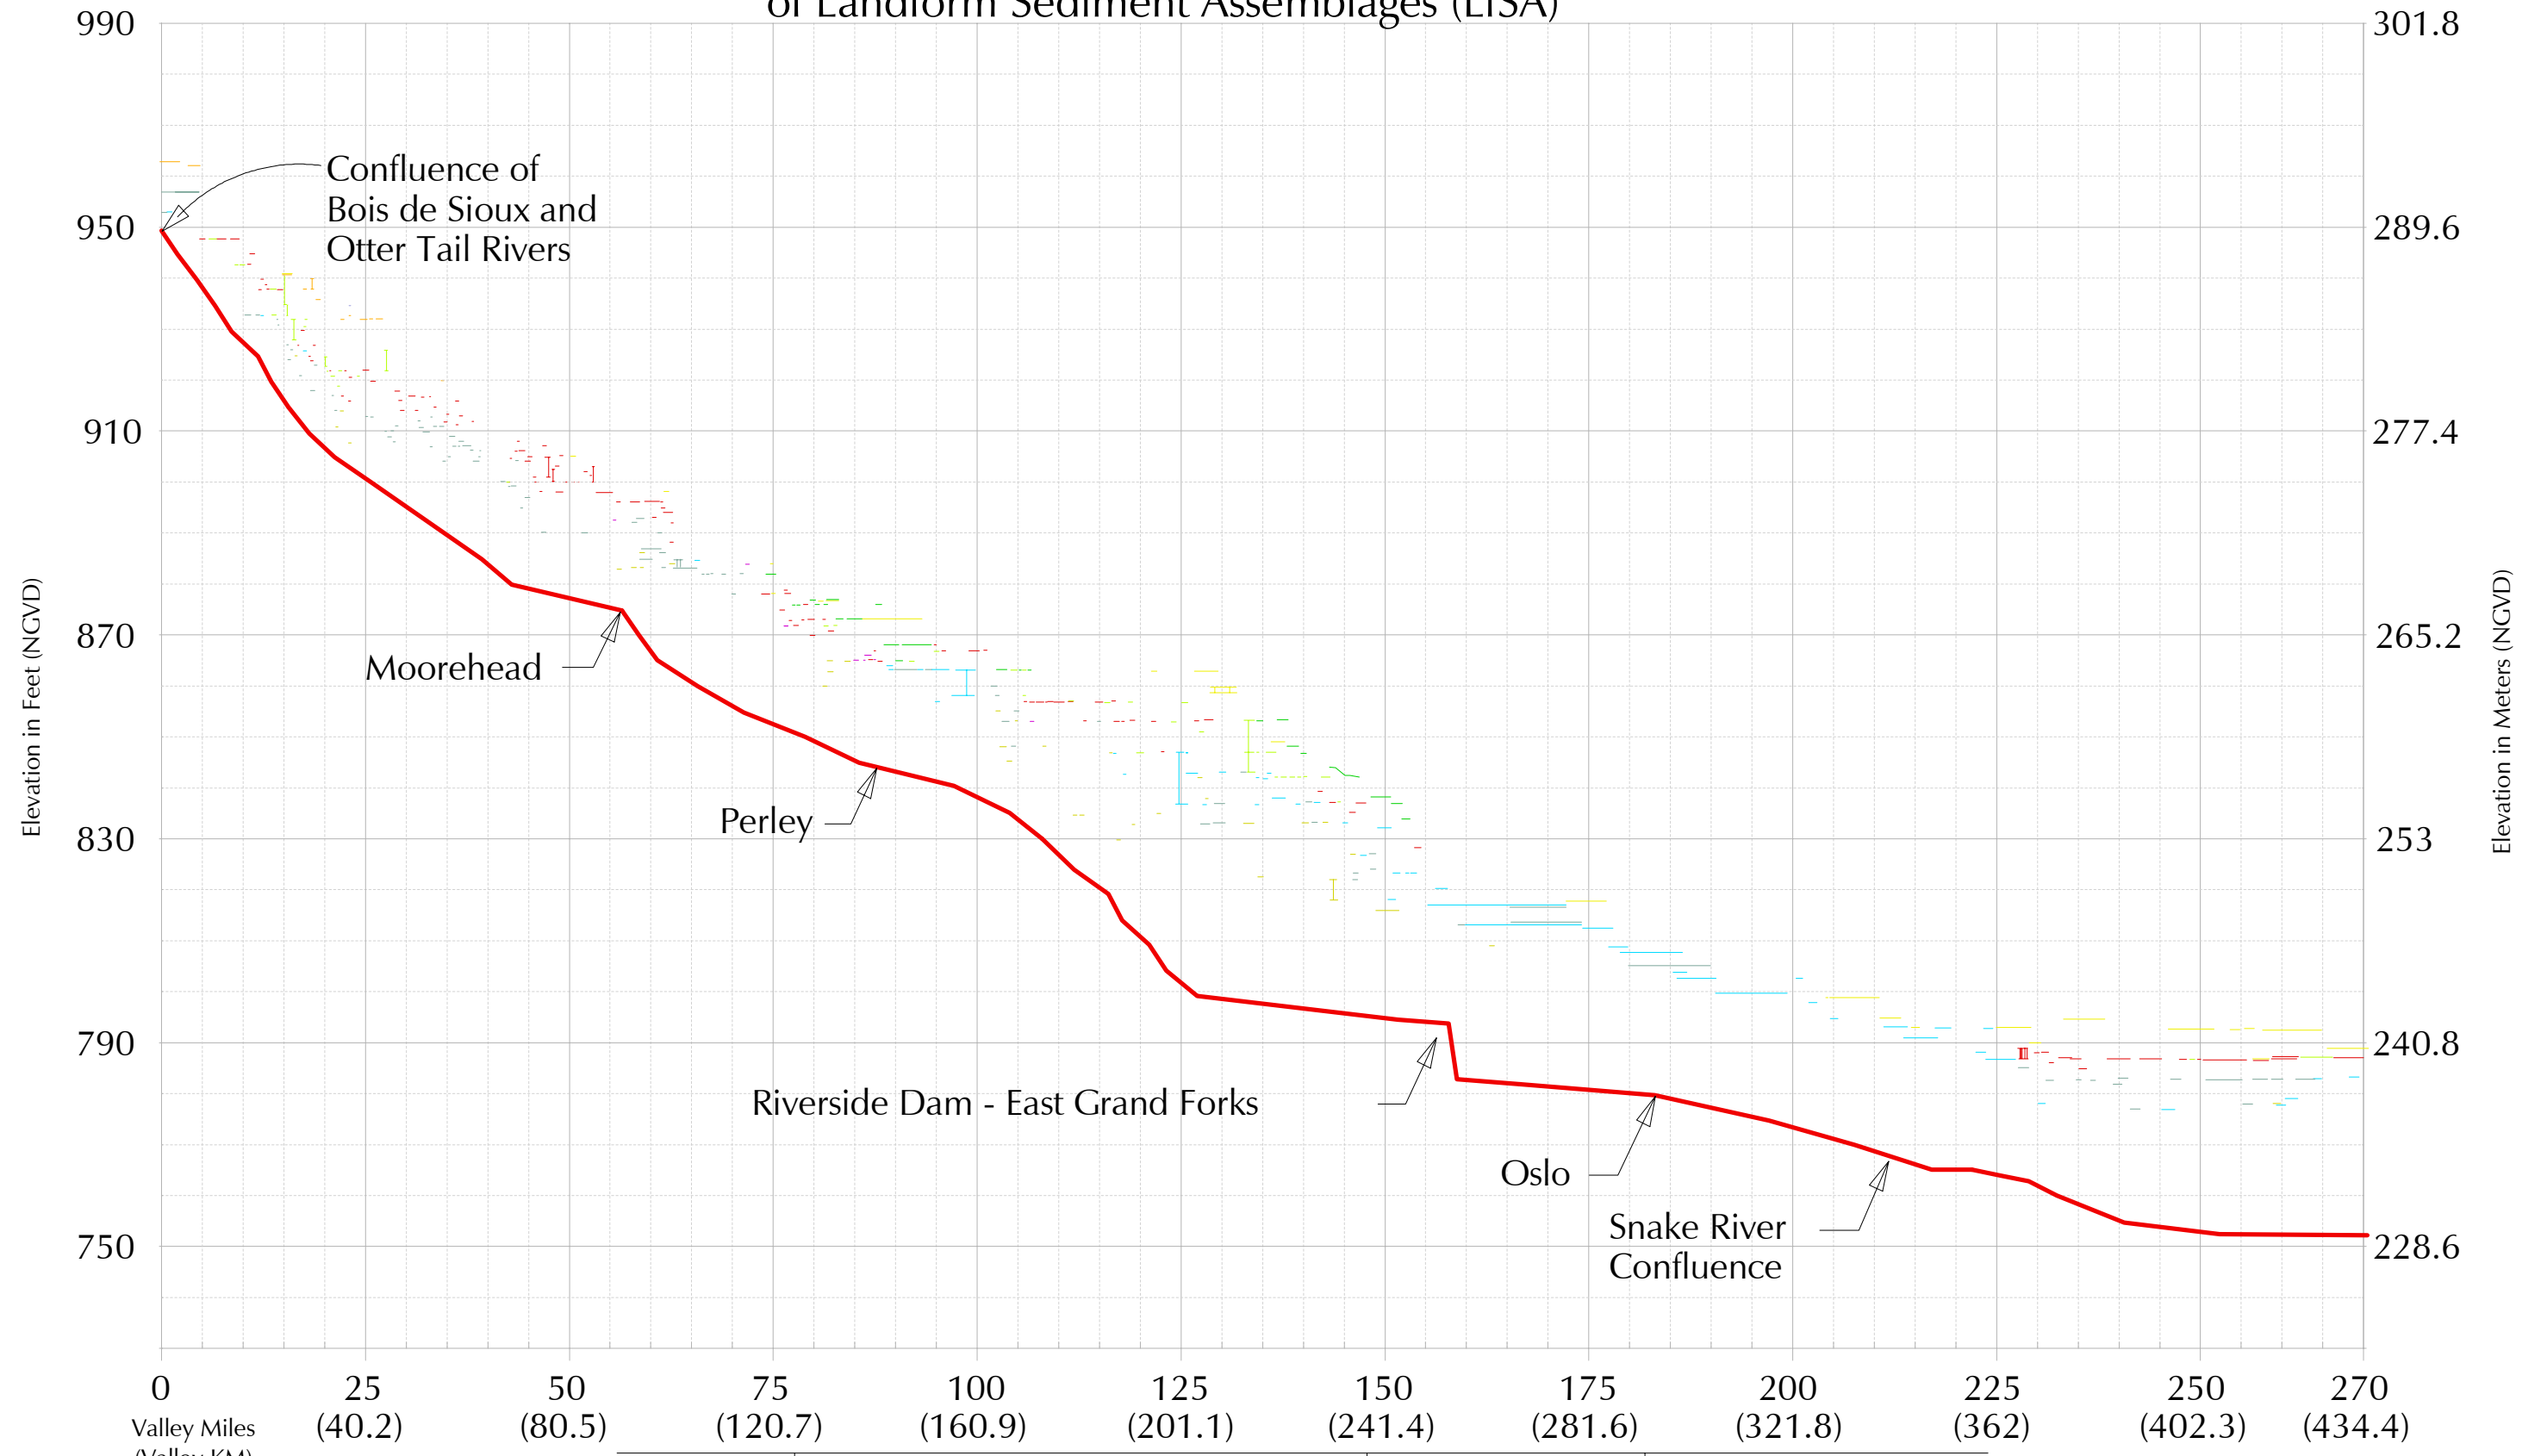

Red River Long Section of Landform Sediment Assemblages (LfSA)

Legend		
- - -	Approximate LfSA Location	
—	APA	FFY3
—	APFA	FFY2
—	APIA	FFY1
—		FFX2
—		FFX1
—		FPC1
—		FPC2
—		Stream Bed